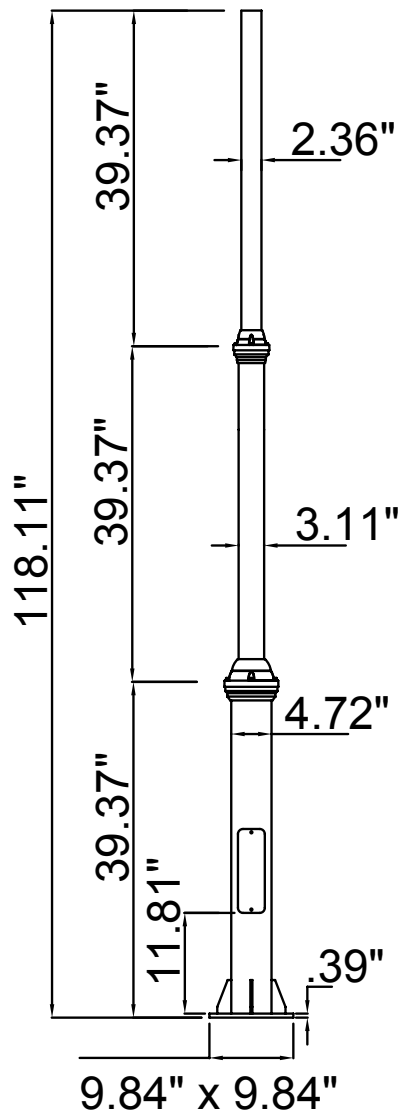

## Electrical:

- Voltage: 120-277VAC
- Wattage: 75W (25W Each Side)
- Power Factor: >0.9
- Efficacy: 125 LPW

## Performance Table:

MODEL NO.	Wattage	Voltage	Lumens	Color Temp.	LPW
TOL-A2-3L-BK	75W (25W Each Side)	120~277V	9375LM	3000K 4000K 5000K	125

---

## DECORATIVE 3-PIECE LIGHT POLE:

MODEL NO.	Descriptions
POL-D1-120-3PC-BK	120In Decorative Pole D1 Series, 3Pc, 2.36In Tenon, Black
POL-D1-144-3PC-BK	144In Decorative Pole D1 Series, 3Pc, 2.36In Tenon, Black

**ACCESSORIES:**

POL-D1-ABK

17.72" (H) x 9.84" (W) x 9.84" (D)

POL-D1-BASECVR-BK

10.24" (H) x 10.24" (W) x 5.12" (D)