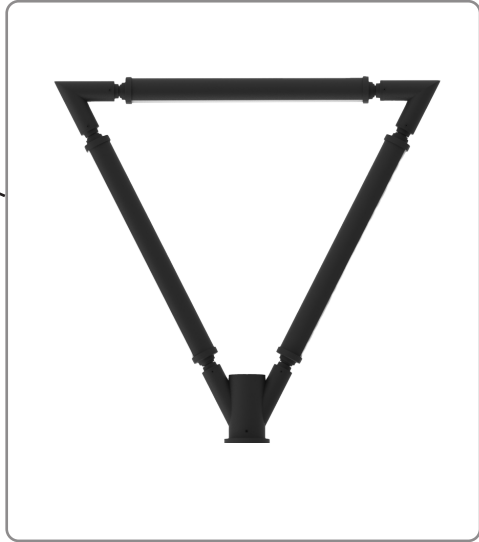

# TOL SERIES Outdoor Lighting

TOL-A2-3L-BK  
TREE OF LIGHT, A NATURAL DESIGNER LIGHT STRUCTURE FOR OPEN AREAS

Customer Name: \_\_\_\_\_  
Project Name: \_\_\_\_\_  
Note: \_\_\_\_\_ | Type: \_\_\_\_\_

Avail Finishes:  
 

The Tree of Light is a stunning outdoor lighting solution that seamlessly blends nature-inspired design with modern functionality. This innovative structure mimics the organic form of a tree, providing ambient illumination for open spaces such as parks, plazas, and garden areas. Crafted with durable materials and energy-efficient LED technology, it offers a harmonious balance of aesthetics and performance, enhancing the atmosphere of any outdoor environment while ensuring long-lasting, sustainable lighting.