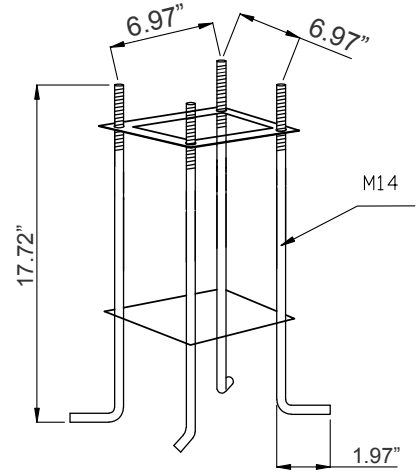

## DECORATIVE 3-PIECE LIGHT POLE:

MODEL NO.	Descriptions
POL-D1-120-3PC-BK	120In Decorative Pole D1 Series, 3Pc, 2.36In Tenon, Black
POL-D1-144-3PC-BK	144In Decorative Pole D1 Series, 3Pc, 2.36In Tenon, Black

### Accessories:

Blank = No Option For Accessories  
 POL-D1-ABK = D1 Series Pole Anchor Bolt Kit 9/16 (M14)  
 POL-D1-BASECVR-BR = D1 Series Pole 2-Pc Cube Base Cover, Bronze  
 POL-D1-BASECVR-BK = D1 Series Pole 2-Pc Cube Base Cover, Black

**ACCESSORIES:**

POL-D1-ABK

17.72" (H) x 9.84" (W) x 9.84" (D)

POL-D1-BASECVR-BK

10.24" (H) x 10.24" (W) x 5.12" (D)