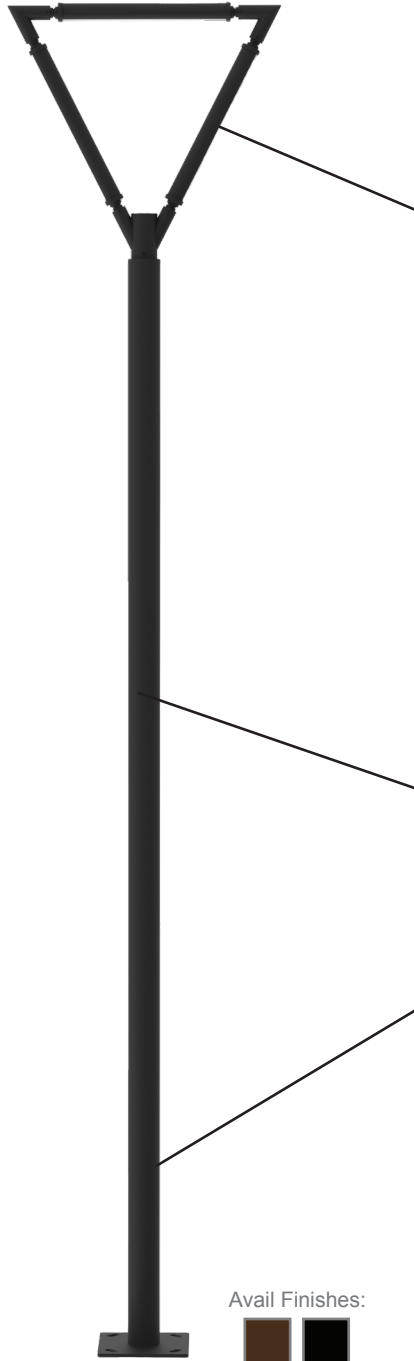

# TOL SERIES Outdoor Lighting

TOL-A2-3L-BK  
TREE OF LIGHT, A NATURAL DESIGNER LIGHT STRUCTURE FOR OPEN AREAS

Customer Name: \_\_\_\_\_  
Project Name: \_\_\_\_\_  
Note: \_\_\_\_\_ | Type: \_\_\_\_\_

Avail Finishes:  
 

The Tree of Light is a stunning outdoor lighting solution that seamlessly blends nature-inspired design with modern functionality. This innovative structure mimics the organic form of a tree, providing ambient illumination for open spaces such as parks, plazas, and garden areas. Crafted with durable materials and energy-efficient LED technology, it offers a harmonious balance of aesthetics and performance, enhancing the atmosphere of any outdoor environment while ensuring long-lasting, sustainable lighting.

# Features

- Post top
- Black
- Die-casting Aluminium and extruded Aluminium; Opal PC Lens

---

## DECORATIVE 3-PIECE LIGHT POLE:

MODEL NO.	Descriptions
POL-D1-120-3PC-BK	120In Decorative Pole D1 Series, 3Pc, 2.36In Tenon, Black
POL-D1-144-3PC-BK	144In Decorative Pole D1 Series, 3Pc, 2.36In Tenon, Black