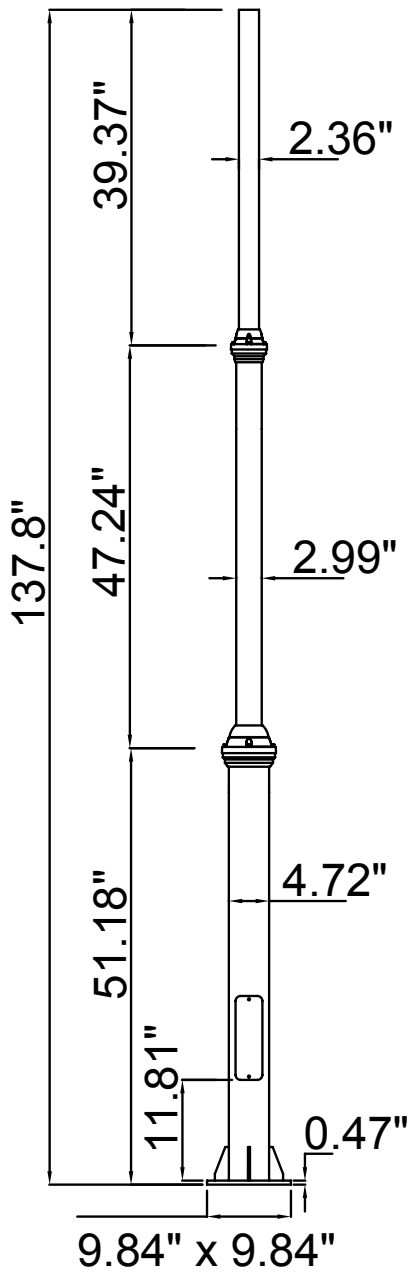

## Electrical:

- Voltage: 120-277VAC
- Wattage: 75W (25W Each Side)
- Power Factor: >0.9
- Efficacy: 125 LPW

## Performance Table:

MODEL NO.	Wattage	Voltage	Lumens	Color Temp.	LPW
TOL-A2-3L-BK	75W (25W Each Side)	120~277V	9375LM	3000K 4000K 5000K	125

---

## DECORATIVE 3-PIECE LIGHT POLE:

MODEL NO.	Descriptions
POL-D1-120-3PC-BK	120In Decorative Pole D1 Series, 3Pc, 2.36In Tenon, Black
POL-D1-144-3PC-BK	144In Decorative Pole D1 Series, 3Pc, 2.36In Tenon, Black

**ACCESSORIES:**

POL-D1-ABK

17.72" (H) x 9.84" (W) x 9.84" (D)

POL-D1-BASECVR-BK

10.24" (H) x 10.24" (W) x 5.12" (D)