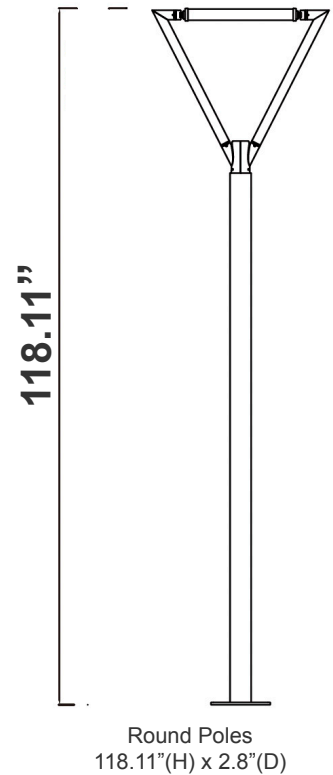

TOL SERIES Outdoor Lighting

TOL-A2-3L-BK
TREE OF LIGHT, A NATURAL DESIGNER LIGHT STRUCTURE FOR OPEN AREAS

Customer Name: _____
Project Name: _____
Note: _____ | Type: _____

Avail Finishes:

The Tree of Light is a stunning outdoor lighting solution that seamlessly blends nature-inspired design with modern functionality. This innovative structure mimics the organic form of a tree, providing ambient illumination for open spaces such as parks, plazas, and garden areas. Crafted with durable materials and energy-efficient LED technology, it offers a harmonious balance of aesthetics and performance, enhancing the atmosphere of any outdoor environment while ensuring long-lasting, sustainable lighting.