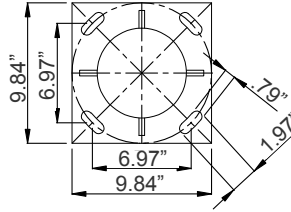

## DECORATIVE 3-PIECE LIGHT POLE:

MODEL NO.	Descriptions
POL-D1-120-3PC-BK	120In Decorative Pole D1 Series, 3Pc, 2.36In Tenon, Black
POL-D1-144-3PC-BK	144In Decorative Pole D1 Series, 3Pc, 2.36In Tenon, Black

**ACCESSORIES:**

POL-D1-ABK

17.72" (H) x 9.84" (W) x 9.84" (D)

POL-D1-BASECVR-BK

10.24" (H) x 10.24" (W) x 5.12" (D)