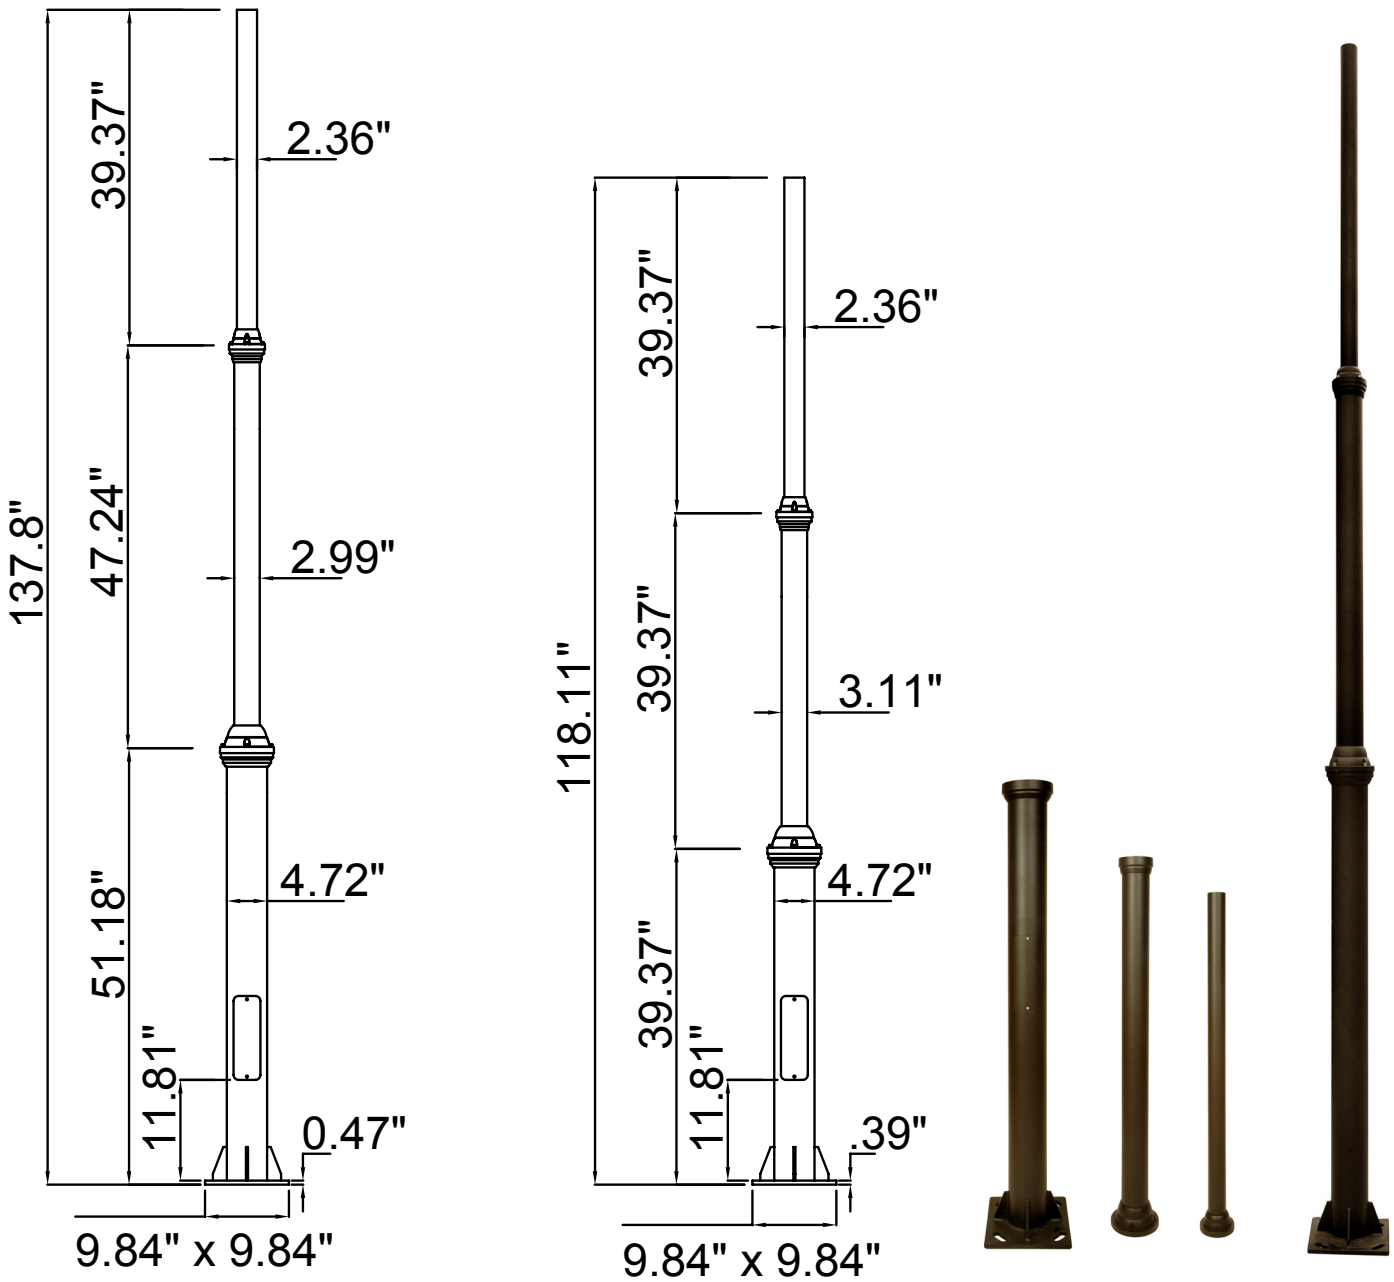

Round Poles
118.11"(H) x 2.8"(D)

Avail Finishes:

The Tree of Light is a stunning outdoor lighting solution that seamlessly blends nature-inspired design with modern functionality. This innovative structure mimics the organic form of a tree, providing ambient illumination for open spaces such as parks, plazas, and garden areas. Crafted with durable materials and energy-efficient LED technology, it offers a harmonious balance of aesthetics and performance, enhancing the atmosphere of any outdoor environment while ensuring long-lasting, sustainable lighting.

MODEL NO.	Wattage	Voltage	Lumens	Color Temp.	LPW
TOL-A2-1L-BR	25W Each Side	120~277V	3125LM	3000K 4000K 5000K	125

Sample Ordering

Model	Style	Housing
TOL	A2-1L	BR

DECORATIVE 3-PIECE LIGHT POLE:

MODEL NO.	Descriptions
POL-D1-120-3PC-BR	120In Decorative Pole D1 Series, 3Pc, 2.36In Tenon, Bronze
POL-D1-144-3PC-BR	144In Decorative Pole D1 Series, 3Pc, 2.36In Tenon, Bronze

Accessories:

Blank = No Option For Accessories
 POL-D1-ABK = D1 Series Pole Anchor Bolt Kit 9/16 (M14)
 POL-D1-BASECVR-BR = D1 Series Pole 2-Pc Cube Base Cover, Bronze
 POL-D1-BASECVR-BK = D1 Series Pole 2-Pc Cube Base Cover, Black

ACCESSORIES:

POL-D1-ABK

17.72" (H) x 9.84" (W) x 9.84" (D)

POL-D1-BASECVR-BR

10.24" (H) x 10.24" (W) x 5.12" (D)