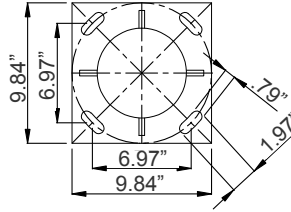

MODEL NO.	Wattage	Voltage	Lumens	Color Temp.	LPW
TOL-A2-1L-BR	25W Each Side	120~277V	3125LM	3000K 4000K 5000K	125

Sample Ordering

Model	Style	Housing
TOL	A2-1L	BR

DECORATIVE 3-PIECE LIGHT POLE:

MODEL NO.	Descriptions
POL-D1-120-3PC-BR	120In Decorative Pole D1 Series, 3Pc, 2.36In Tenon, Bronze
POL-D1-144-3PC-BR	144In Decorative Pole D1 Series, 3Pc, 2.36In Tenon, Bronze

ACCESSORIES:

POL-D1-ABK

17.72" (H) x 9.84" (W) x 9.84" (D)

POL-D1-BASECVR-BR

10.24" (H) x 10.24" (W) x 5.12" (D)