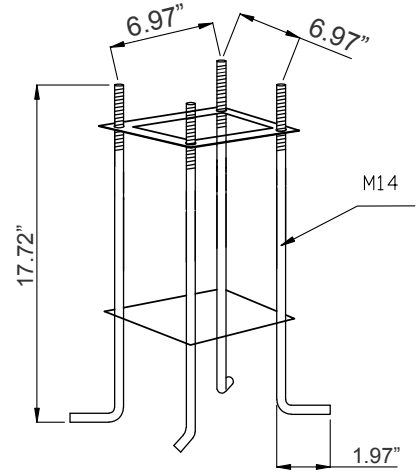

MODEL NO.	Wattage	Voltage	Lumens	Color Temp.	LPW
TOL-A2-1L-BR	25W Each Side	120~277V	3125LM	3000K 4000K 5000K	125

Sample Ordering

Model	Style	Housing
TOL	A2-1L	BR

DECORATIVE 3-PIECE LIGHT POLE:

MODEL NO.	Descriptions
POL-D1-120-3PC-BR	120In Decorative Pole D1 Series, 3Pc, 2.36In Tenon, Bronze
POL-D1-144-3PC-BR	144In Decorative Pole D1 Series, 3Pc, 2.36In Tenon, Bronze

Accessories:

Blank = No Option For Accessories
 POL-D1-ABK = D1 Series Pole Anchor Bolt Kit 9/16 (M14)
 POL-D1-BASECVR-BR = D1 Series Pole 2-Pc Cube Base Cover, Bronze
 POL-D1-BASECVR-BK = D1 Series Pole 2-Pc Cube Base Cover, Black

ACCESSORIES:

POL-D1-ABK

17.72" (H) x 9.84" (W) x 9.84" (D)

POL-D1-BASECVR-BR

10.24" (H) x 10.24" (W) x 5.12" (D)