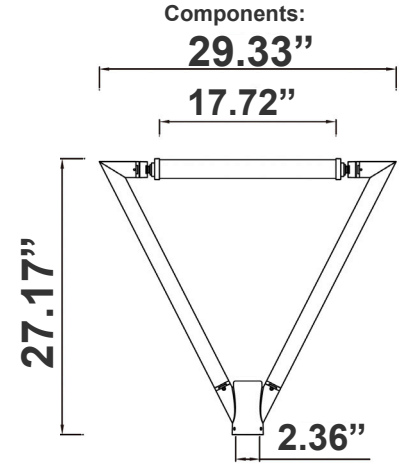

TOL SERIES Outdoor Lighting

TOL-A2-1L-BR
TREE OF LIGHT, A NATURAL DESIGNER LIGHT STRUCTURE FOR OPEN AREAS

Customer Name: _____
Project Name: _____
Note: _____ | Type: _____

Post Top
27.17"(H) x 29.33"(W) x 2.36"(D)

Round Poles
118.11"(H) x 2.8"(D)

Avail Finishes:

The Tree of Light is a stunning outdoor lighting solution that seamlessly blends nature-inspired design with modern functionality. This innovative structure mimics the organic form of a tree, providing ambient illumination for open spaces such as parks, plazas, and garden areas. Crafted with durable materials and energy-efficient LED technology, it offers a harmonious balance of aesthetics and performance, enhancing the atmosphere of any outdoor environment while ensuring long-lasting, sustainable lighting.

Features

- Post top
- Bronze
- Die-casting Aluminium and extruded Aluminium; Opal PC Lens

Technical Specifications

Electrical:

- Voltage: 120-277VAC
- Wattage: 25W Each Side
- Power Factor: >0.9
- Efficacy: 125 LPW

ACCESSORIES:

POL-D1-ABK

17.72" (H) x 9.84" (W) x 9.84" (D)

POL-D1-BASECVR-BR

10.24" (H) x 10.24" (W) x 5.12" (D)