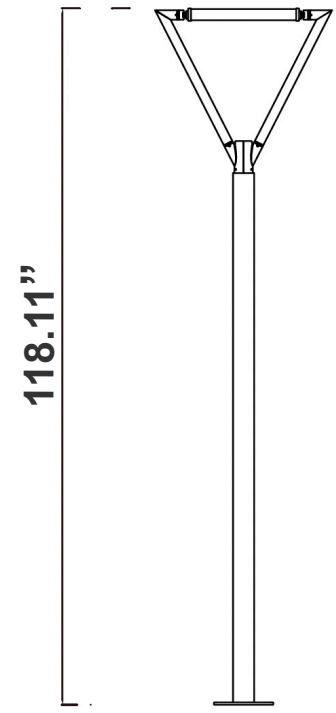

TOL SERIES Outdoor Lighting

TOL-A2-1L-BR
TREE OF LIGHT, A NATURAL DESIGNER LIGHT STRUCTURE FOR OPEN AREAS

Customer Name: _____
Project Name: _____
Note: _____ | Type: _____

Post Top
27.17"(H) x 29.33"(W) x 2.36"(D)

Round Poles
118.11"(H) x 2.8"(D)

Avail Finishes:

The Tree of Light is a stunning outdoor lighting solution that seamlessly blends nature-inspired design with modern functionality. This innovative structure mimics the organic form of a tree, providing ambient illumination for open spaces such as parks, plazas, and garden areas. Crafted with durable materials and energy-efficient LED technology, it offers a harmonious balance of aesthetics and performance, enhancing the atmosphere of any outdoor environment while ensuring long-lasting, sustainable lighting.

Features

- Post top
- Bronze
- Die-casting Aluminium and extruded Aluminium; Opal PC Lens

Technical Specifications

Electrical:

- Voltage: 120-277VAC
- Wattage: 25W Each Side
- Power Factor: >0.9
- Efficacy: 125 LPW

ACCESSORIES:

POL-D1-ABK

17.72" (H) x 9.84" (W) x 9.84" (D)

POL-D1-BASECVR-BR

10.24" (H) x 10.24" (W) x 5.12" (D)