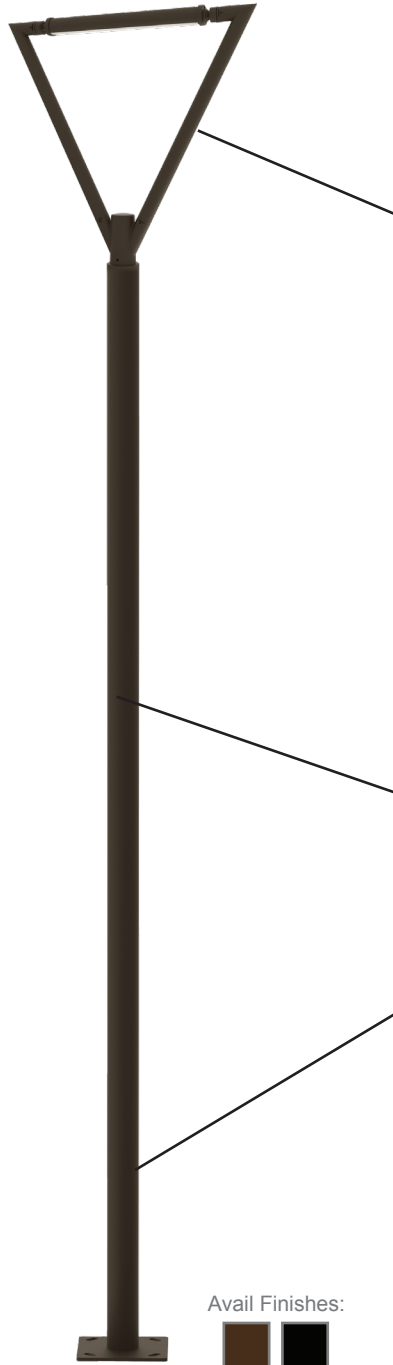

TOL SERIES Outdoor Lighting

TOL-A2-1L-BR
TREE OF LIGHT, A NATURAL DESIGNER LIGHT STRUCTURE FOR OPEN AREAS

Customer Name: _____
Project Name: _____
Note: _____ | Type: _____

Post Top
27.17"(H) x 29.33"(W) x 2.36"(D)

Round Poles
118.11"(H) x 2.8"(D)

Avail Finishes:

The Tree of Light is a stunning outdoor lighting solution that seamlessly blends nature-inspired design with modern functionality. This innovative structure mimics the organic form of a tree, providing ambient illumination for open spaces such as parks, plazas, and garden areas. Crafted with durable materials and energy-efficient LED technology, it offers a harmonious balance of aesthetics and performance, enhancing the atmosphere of any outdoor environment while ensuring long-lasting, sustainable lighting.

Features

- Post top
- Bronze
- Die-casting Aluminium and extruded Aluminium; Opal PC Lens

Technical Specifications

Electrical:

- Voltage: 120-277VAC
- Wattage: 25W Each Side
- Power Factor: >0.9
- Efficacy: 125 LPW

MODEL NO.	Wattage	Voltage	Lumens	Color Temp.	LPW
TOL-A2-1L-BR	25W Each Side	120~277V	3125LM	3000K 4000K 5000K	125

Sample Ordering

Model	Style	Housing
TOL	A2-1L	BR

DECORATIVE 3-PIECE LIGHT POLE:

MODEL NO.	Descriptions
POL-D1-120-3PC-BR	120In Decorative Pole D1 Series, 3Pc, 2.36In Tenon, Bronze
POL-D1-144-3PC-BR	144In Decorative Pole D1 Series, 3Pc, 2.36In Tenon, Bronze