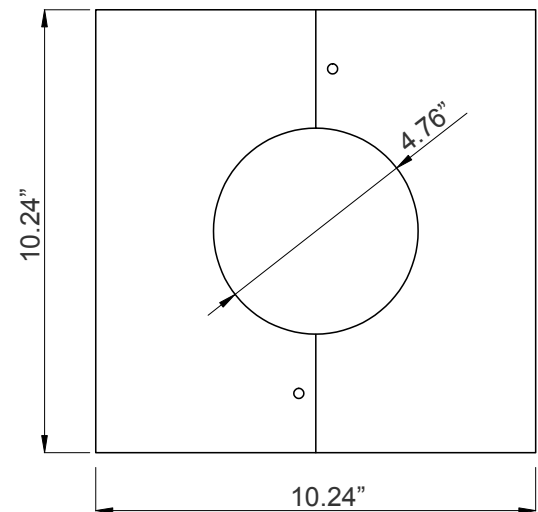

MODEL NO.	Wattage	Voltage	Lumens	Color Temp.	LPW
TOL-A2-1L-BR	25W Each Side	120~277V	3125LM	3000K 4000K 5000K	125

Sample Ordering

Model	Style	Housing
TOL	A2-1L	BR

DECORATIVE 3-PIECE LIGHT POLE:

MODEL NO.	Descriptions
POL-D1-120-3PC-BR	120In Decorative Pole D1 Series, 3Pc, 2.36In Tenon, Bronze
POL-D1-144-3PC-BR	144In Decorative Pole D1 Series, 3Pc, 2.36In Tenon, Bronze

ACCESSORIES:

POL-D1-ABK

17.72" (H) x 9.84" (W) x 9.84" (D)

POL-D1-BASECVR-BR

10.24" (H) x 10.24" (W) x 5.12" (D)