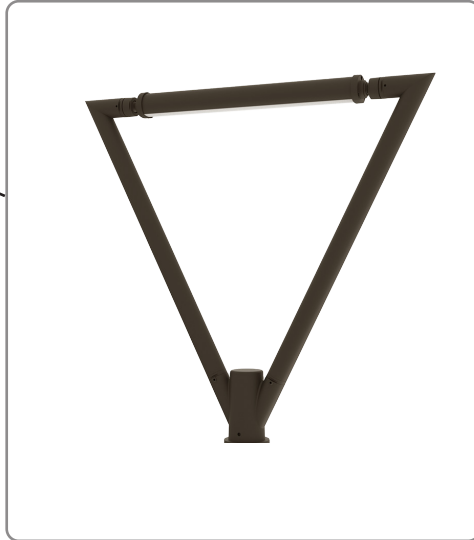

TOL SERIES Outdoor Lighting

TOL-A2-1L-BR
TREE OF LIGHT, A NATURAL DESIGNER LIGHT STRUCTURE FOR OPEN AREAS

Customer Name: _____
Project Name: _____
Note: _____ | Type: _____

Post Top
27.17"(H) x 29.33"(W) x 2.36"(D)

Round Poles
118.11"(H) x 2.8"(D)

Avail Finishes:

The Tree of Light is a stunning outdoor lighting solution that seamlessly blends nature-inspired design with modern functionality. This innovative structure mimics the organic form of a tree, providing ambient illumination for open spaces such as parks, plazas, and garden areas. Crafted with durable materials and energy-efficient LED technology, it offers a harmonious balance of aesthetics and performance, enhancing the atmosphere of any outdoor environment while ensuring long-lasting, sustainable lighting.

Features

- Post top
- Bronze
- Die-casting Aluminium and extruded Aluminium; Opal PC Lens

Technical Specifications

Electrical:

- Voltage: 120-277VAC
- Wattage: 25W Each Side
- Power Factor: >0.9
- Efficacy: 125 LPW