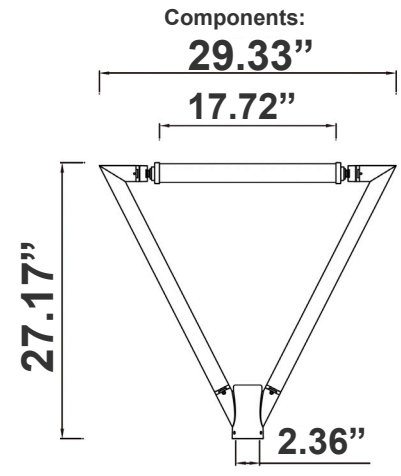

TOL SERIES Outdoor Lighting

TOL-A2-1L-BK
TREE OF LIGHT, A NATURAL DESIGNER LIGHT STRUCTURE FOR OPEN AREAS

Customer Name: _____
Project Name: _____
Note: _____ | Type: _____

Round Poles
118.11"(H) x 2.8"(D)

Features

- Post top
- Black
- Die-casting Aluminium and extruded Aluminium; Opal PC Lens

Technical Specifications

Electrical:

- Voltage: 120-277VAC
- Wattage: 25W Each Side
- Power Factor: >0.9
- Efficacy: 125 LPW

ACCESSORIES:

POL-D1-ABK

17.72" (H) x 9.84" (W) x 9.84" (D)

POL-D1-BASECVR-BR
POL-D1-BASECVR-BK

10.24" (H) x 10.24" (W) x 5.12" (D)