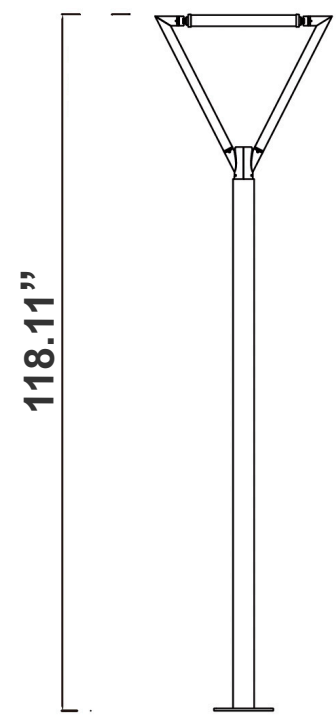

TOL SERIES Outdoor Lighting

TOL-A2-1L-BK
TREE OF LIGHT, A NATURAL DESIGNER LIGHT STRUCTURE FOR OPEN AREAS

Customer Name: _____
Project Name: _____
Note: _____ | Type: _____

Round Poles
118.11"(H) x 2.8"(D)

Features

- Post top
- Black
- Die-casting Aluminium and extruded Aluminium; Opal PC Lens

Technical Specifications

Electrical:

- Voltage: 120-277VAC
- Wattage: 25W Each Side
- Power Factor: >0.9
- Efficacy: 125 LPW

MODEL NO.	Wattage	Voltage	Lumens	Color Temp.	LPW
TOL-A2-1L-BK	25W Each Side	120~277V	9375LM	3000K 4000K 5000K	125

Sample Ordering

Model	Style	Housing
TOL	A2-1L	BK

DECORATIVE 3-PIECE LIGHT POLE:

MODEL NO.	Descriptions
POL-D1-120-3PC-BK	120In Decorative Pole D1 Series, 3Pc, 2.36In Tenon, Black
POL-D1-144-3PC-BK	144In Decorative Pole D1 Series, 3Pc, 2.36In Tenon, Black

ACCESSORIES:

POL-D1-ABK

17.72" (H) x 9.84" (W) x 9.84" (D)

POL-D1-BASECVR-BR
POL-D1-BASECVR-BK

10.24" (H) x 10.24" (W) x 5.12" (D)