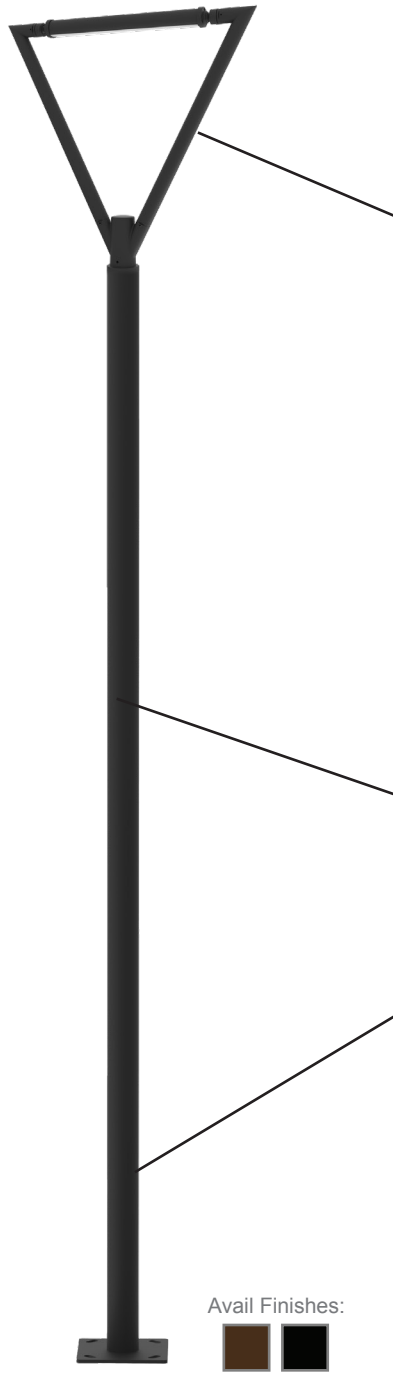

TOL SERIES Outdoor Lighting

TOL-A2-1L-BK
TREE OF LIGHT, A NATURAL DESIGNER LIGHT STRUCTURE FOR OPEN AREAS

Customer Name: _____
Project Name: _____
Note: _____ | Type: _____

Round Poles
118.11"(H) x 2.8"(D)

Avail Finishes:

The Tree of Light is a stunning outdoor lighting solution that seamlessly blends nature-inspired design with modern functionality. This innovative structure mimics the organic form of a tree, providing ambient illumination for open spaces such as parks, plazas, and garden areas. Crafted with durable materials and energy-efficient LED technology, it offers a harmonious balance of aesthetics and performance, enhancing the atmosphere of any outdoor environment while ensuring long-lasting, sustainable lighting.

Features

- Post top
- Black
- Die-casting Aluminium and extruded Aluminium; Opal PC Lens

Technical Specifications

Electrical:

- Voltage: 120-277VAC
- Wattage: 25W Each Side
- Power Factor: >0.9
- Efficacy: 125 LPW

MODEL NO.	Wattage	Voltage	Lumens	Color Temp.	LPW
TOL-A2-1L-BK	25W Each Side	120~277V	9375LM	3000K 4000K 5000K	125

Sample Ordering

Model	Style	Housing
TOL	A2-1L	BK

DECORATIVE 3-PIECE LIGHT POLE:

MODEL NO.	Descriptions
POL-D1-120-3PC-BK	120In Decorative Pole D1 Series, 3Pc, 2.36In Tenon, Black
POL-D1-144-3PC-BK	144In Decorative Pole D1 Series, 3Pc, 2.36In Tenon, Black