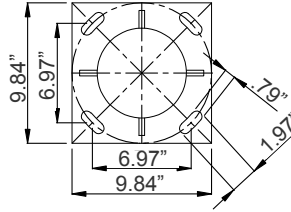

MODEL NO.	Wattage	Voltage	Lumens	Color Temp.	LPW
TOL-A2-1L-BK	25W Each Side	120~277V	9375LM	3000K 4000K 5000K	125

Sample Ordering

Model	Style	Housing
TOL	A2-1L	BK

DECORATIVE 3-PIECE LIGHT POLE:

MODEL NO.	Descriptions
POL-D1-120-3PC-BK	120In Decorative Pole D1 Series, 3Pc, 2.36In Tenon, Black
POL-D1-144-3PC-BK	144In Decorative Pole D1 Series, 3Pc, 2.36In Tenon, Black

ACCESSORIES:

POL-D1-ABK

17.72" (H) x 9.84" (W) x 9.84" (D)

POL-D1-BASECVR-BR
POL-D1-BASECVR-BK

10.24" (H) x 10.24" (W) x 5.12" (D)