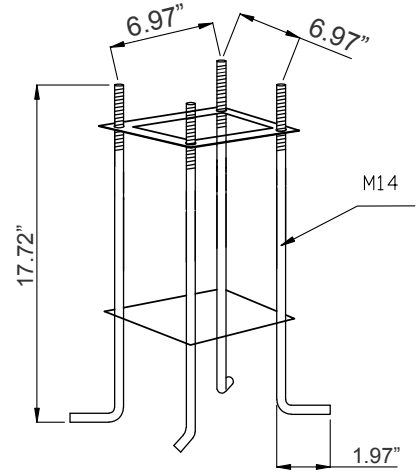

MODEL NO.	Wattage	Voltage	Lumens	Color Temp.	LPW
TOL-A2-1L-BK	25W Each Side	120~277V	9375LM	3000K 4000K 5000K	125

Sample Ordering

Model	Style	Housing
TOL	A2-1L	BK

DECORATIVE 3-PIECE LIGHT POLE:

MODEL NO.	Descriptions
POL-D1-120-3PC-BK	120In Decorative Pole D1 Series, 3Pc, 2.36In Tenon, Black
POL-D1-144-3PC-BK	144In Decorative Pole D1 Series, 3Pc, 2.36In Tenon, Black

Accessories:

Blank = No Option For Accessories
 POL-D1-ABK = D1 Series Pole Anchor Bolt Kit 9/16 (M14)
 POL-D1-BASECVR-BR = D1 Series Pole 2-Pc Cube Base Cover, Bronze
 POL-D1-BASECVR-BK = D1 Series Pole 2-Pc Cube Base Cover, Black

ACCESSORIES:

POL-D1-ABK

17.72" (H) x 9.84" (W) x 9.84" (D)

POL-D1-BASECVR-BR
POL-D1-BASECVR-BK

10.24" (H) x 10.24" (W) x 5.12" (D)