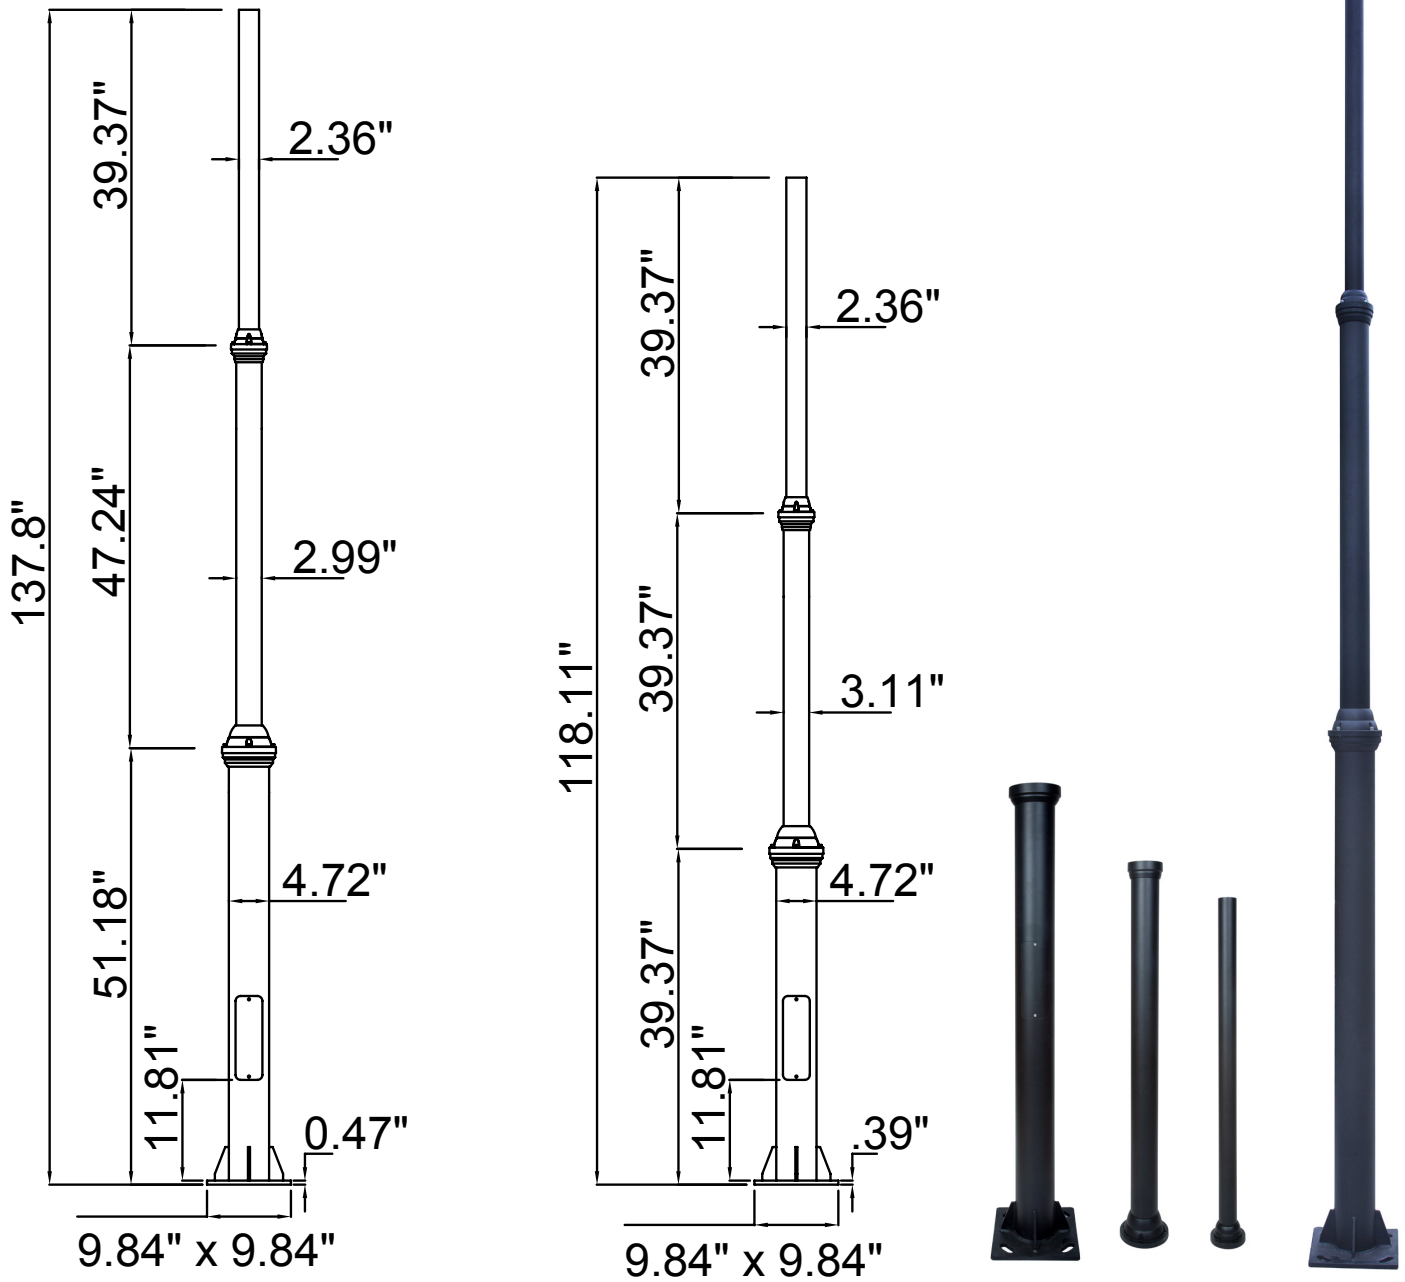

Features

- Post top
- Black
- Die-casting Aluminium and extruded Aluminium; Opal PC Lens

Technical Specifications

Electrical:

- Voltage: 120-277VAC
- Wattage: 25W Each Side
- Power Factor: >0.9
- Efficacy: 125 LPW

MODEL NO.	Wattage	Voltage	Lumens	Color Temp.	LPW
TOL-A2-1L-BK	25W Each Side	120~277V	9375LM	3000K 4000K 5000K	125

Sample Ordering

Model	Style	Housing
TOL	A2-1L	BK

DECORATIVE 3-PIECE LIGHT POLE:

MODEL NO.	Descriptions
POL-D1-120-3PC-BK	120In Decorative Pole D1 Series, 3Pc, 2.36In Tenon, Black
POL-D1-144-3PC-BK	144In Decorative Pole D1 Series, 3Pc, 2.36In Tenon, Black

Accessories:

Blank = No Option For Accessories
 POL-D1-ABK = D1 Series Pole Anchor Bolt Kit 9/16 (M14)
 POL-D1-BASECVR-BR = D1 Series Pole 2-Pc Cube Base Cover, Bronze
 POL-D1-BASECVR-BK = D1 Series Pole 2-Pc Cube Base Cover, Black

ACCESSORIES:

POL-D1-ABK

17.72" (H) x 9.84" (W) x 9.84" (D)

POL-D1-BASECVR-BR
POL-D1-BASECVR-BK

10.24" (H) x 10.24" (W) x 5.12" (D)