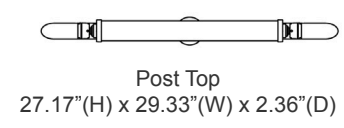

TOL SERIES Outdoor Lighting

TOL-A2-1L-BK
TREE OF LIGHT, A NATURAL DESIGNER LIGHT STRUCTURE FOR OPEN AREAS

Customer Name: _____
Project Name: _____
Note: _____ | Type: _____

Round Poles
118.11"(H) x 2.8"(D)

Features

- Post top
- Black
- Die-casting Aluminium and extruded Aluminium; Opal PC Lens

Technical Specifications

Electrical:

- Voltage: 120-277VAC
- Wattage: 25W Each Side
- Power Factor: >0.9
- Efficacy: 125 LPW