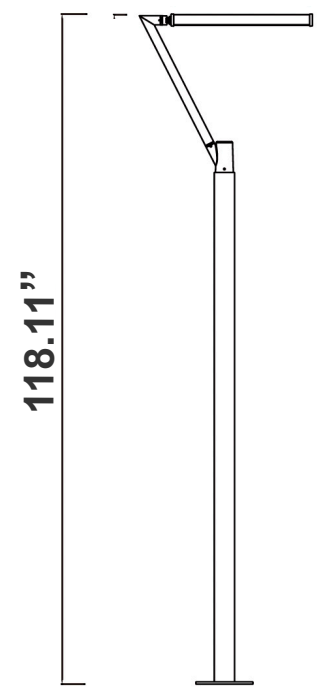

TOL SERIES Outdoor Lighting

TOL-A1-1L-BR
TREE OF LIGHT, A NATURAL DESIGNER LIGHT STRUCTURE FOR OPEN AREAS

Customer Name: _____
Project Name: _____
Note: _____ | Type: _____

Avail Finishes:

Components:

Post Top
27.17"(H) x 29.92"(W) x 2.36"(D)

Round Poles
118.11"(H) x 2.8"(D)

The Tree of Light is a stunning outdoor lighting solution that seamlessly blends nature-inspired design with modern functionality. This innovative structure mimics the organic form of a tree, providing ambient illumination for open spaces such as parks, plazas, and garden areas. Crafted with durable materials and energy-efficient LED technology, it offers a harmonious balance of aesthetics and performance, enhancing the atmosphere of any outdoor environment while ensuring long-lasting, sustainable lighting.

Features

- Post top
- Bronze
- Die-casting Aluminium and extruded Aluminium; Opal PC Lens

Technical Specifications

Electrical:

- Voltage: 120-277VAC
- Wattage: 25W Each Side
- Power Factor: >0.9
- Efficacy: 125 LPW

ACCESSORIES:

POL-D1-ABK

17.72" (H) x 9.84" (W) x 9.84" (D)

POL-D1-BASECVR-BR

10.24" (H) x 10.24" (W) x 5.12" (D)