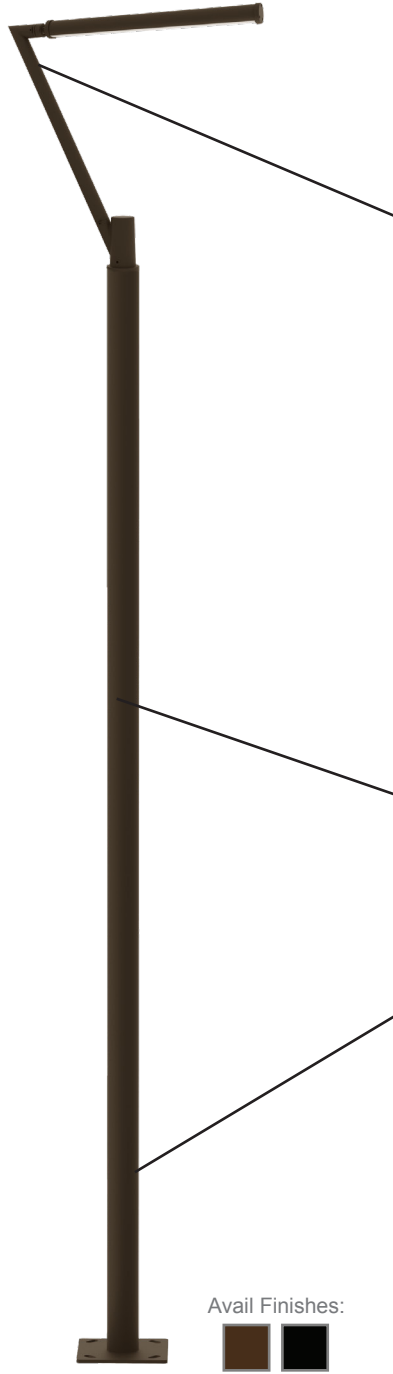

TOL SERIES Outdoor Lighting

TOL-A1-1L-BR
TREE OF LIGHT, A NATURAL DESIGNER LIGHT STRUCTURE FOR OPEN AREAS

Customer Name: _____
Project Name: _____
Note: _____ | Type: _____

Avail Finishes:

Components:

Post Top
27.17"(H) x 29.92"(W) x 2.36"(D)

Round Poles
118.11"(H) x 2.8"(D)

The Tree of Light is a stunning outdoor lighting solution that seamlessly blends nature-inspired design with modern functionality. This innovative structure mimics the organic form of a tree, providing ambient illumination for open spaces such as parks, plazas, and garden areas. Crafted with durable materials and energy-efficient LED technology, it offers a harmonious balance of aesthetics and performance, enhancing the atmosphere of any outdoor environment while ensuring long-lasting, sustainable lighting.

Features

- Post top
- Bronze
- Die-casting Aluminium and extruded Aluminium; Opal PC Lens

Technical Specifications

Electrical:

- Voltage: 120-277VAC
- Wattage: 25W Each Side
- Power Factor: >0.9
- Efficacy: 125 LPW

MODEL NO.	Wattage	Voltage	Lumens	Color Temp.	LPW
TOL-A1-1L-BR	25W Each Side	120~277V	3125LM	3000K 4000K 5000K	125

Sample Ordering

Model	Style	Housing
TOL	A1-1L	BR

DECORATIVE 3-PIECE LIGHT POLE:

MODEL NO.	Descriptions
POL-D1-120-3PC-BR	120In Decorative Pole D1 Series, 3Pc, 2.36In Tenon, Bronze
POL-D1-144-3PC-BR	144In Decorative Pole D1 Series, 3Pc, 2.36In Tenon, Bronze