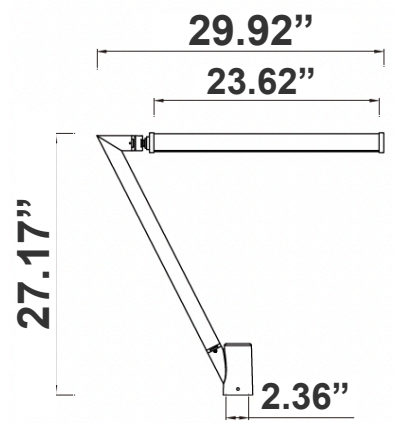

TOL SERIES Outdoor Lighting

TOL-A1-1L-BR
TREE OF LIGHT, A NATURAL DESIGNER LIGHT STRUCTURE FOR OPEN AREAS

Customer Name: _____
Project Name: _____
Note: _____ | Type: _____

Avail Finishes:

Components:

Post Top
27.17"(H) x 29.92"(W) x 2.36"(D)

Round Poles
118.11"(H) x 2.8"(D)

The Tree of Light is a stunning outdoor lighting solution that seamlessly blends nature-inspired design with modern functionality. This innovative structure mimics the organic form of a tree, providing ambient illumination for open spaces such as parks, plazas, and garden areas. Crafted with durable materials and energy-efficient LED technology, it offers a harmonious balance of aesthetics and performance, enhancing the atmosphere of any outdoor environment while ensuring long-lasting, sustainable lighting.

Features

- Post top
- Bronze
- Die-casting Aluminium and extruded Aluminium; Opal PC Lens

Technical Specifications

Electrical:

- Voltage: 120-277VAC
- Wattage: 25W Each Side
- Power Factor: >0.9
- Efficacy: 125 LPW

ACCESSORIES:

POL-D1-ABK

17.72" (H) x 9.84" (W) x 9.84" (D)

POL-D1-BASECVR-BR

10.24" (H) x 10.24" (W) x 5.12" (D)