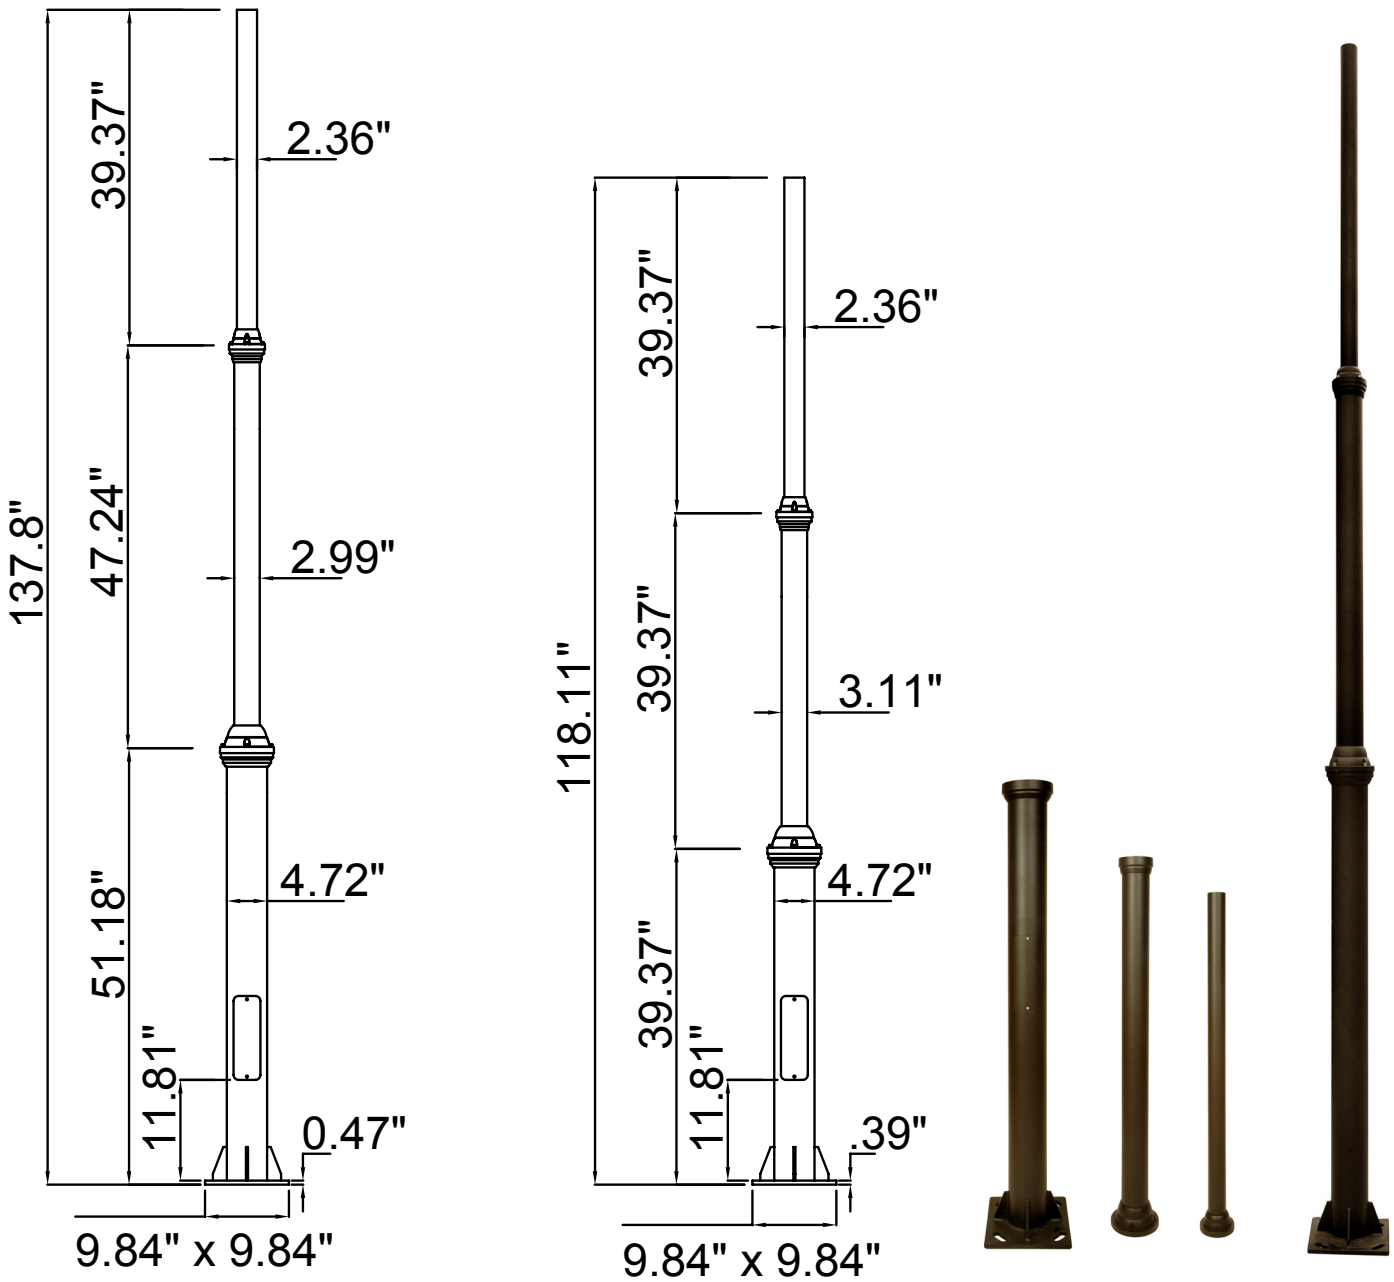

Features

- Post top
- Bronze
- Die-casting Aluminium and extruded Aluminium; Opal PC Lens

Technical Specifications

Electrical:

- Voltage: 120-277VAC
- Wattage: 25W Each Side
- Power Factor: >0.9
- Efficacy: 125 LPW

MODEL NO.	Wattage	Voltage	Lumens	Color Temp.	LPW
TOL-A1-1L-BR	25W Each Side	120~277V	3125LM	3000K 4000K 5000K	125

Sample Ordering

Model	Style	Housing
TOL	A1-1L	BR

DECORATIVE 3-PIECE LIGHT POLE:

MODEL NO.	Descriptions
POL-D1-120-3PC-BR	120In Decorative Pole D1 Series, 3Pc, 2.36In Tenon, Bronze
POL-D1-144-3PC-BR	144In Decorative Pole D1 Series, 3Pc, 2.36In Tenon, Bronze

Accessories:

Blank = No Option For Accessories
 POL-D1-ABK = D1 Series Pole Anchor Bolt Kit 9/16 (M14)
 POL-D1-BASECVR-BR = D1 Series Pole 2-Pc Cube Base Cover, Bronze
 POL-D1-BASECVR-BK = D1 Series Pole 2-Pc Cube Base Cover, Black

ACCESSORIES:

POL-D1-ABK

17.72" (H) x 9.84" (W) x 9.84" (D)

POL-D1-BASECVR-BR

10.24" (H) x 10.24" (W) x 5.12" (D)