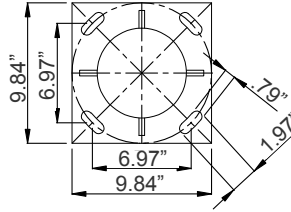

MODEL NO.	Wattage	Voltage	Lumens	Color Temp.	LPW
TOL-A1-1L-BR	25W Each Side	120~277V	3125LM	3000K 4000K 5000K	125

Sample Ordering

Model	Style	Housing
TOL	A1-1L	BR

DECORATIVE 3-PIECE LIGHT POLE:

MODEL NO.	Descriptions
POL-D1-120-3PC-BR	120In Decorative Pole D1 Series, 3Pc, 2.36In Tenon, Bronze
POL-D1-144-3PC-BR	144In Decorative Pole D1 Series, 3Pc, 2.36In Tenon, Bronze

ACCESSORIES:

POL-D1-ABK

17.72" (H) x 9.84" (W) x 9.84" (D)

POL-D1-BASECVR-BR

10.24" (H) x 10.24" (W) x 5.12" (D)