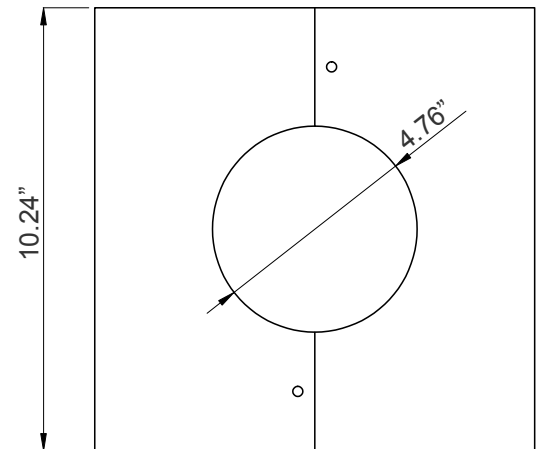

MODEL NO.	Wattage	Voltage	Lumens	Color Temp.	LPW
TOL-A1-1L-BR	25W Each Side	120~277V	3125LM	3000K 4000K 5000K	125

Sample Ordering

Model	Style	Housing
TOL	A1-1L	BR

DECORATIVE 3-PIECE LIGHT POLE:

MODEL NO.	Descriptions
POL-D1-120-3PC-BR	120In Decorative Pole D1 Series, 3Pc, 2.36In Tenon, Bronze
POL-D1-144-3PC-BR	144In Decorative Pole D1 Series, 3Pc, 2.36In Tenon, Bronze

ACCESSORIES:

POL-D1-ABK

17.72" (H) x 9.84" (W) x 9.84" (D)

POL-D1-BASECVR-BR

10.24" (H) x 10.24" (W) x 5.12" (D)