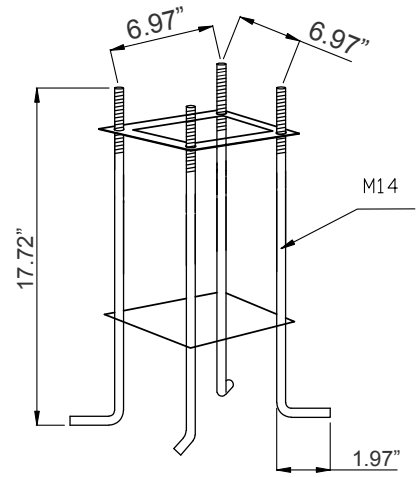

MODEL NO.	Wattage	Voltage	Lumens	Color Temp.	LPW
TOL-A1-1L-BR	25W Each Side	120~277V	3125LM	3000K 4000K 5000K	125

Sample Ordering

Model	Style	Housing
TOL	A1-1L	BR

DECORATIVE 3-PIECE LIGHT POLE:

MODEL NO.	Descriptions
POL-D1-120-3PC-BR	120In Decorative Pole D1 Series, 3Pc, 2.36In Tenon, Bronze
POL-D1-144-3PC-BR	144In Decorative Pole D1 Series, 3Pc, 2.36In Tenon, Bronze

Accessories:

Blank = No Option For Accessories
 POL-D1-ABK = D1 Series Pole Anchor Bolt Kit 9/16 (M14)
 POL-D1-BASECVR-BR = D1 Series Pole 2-Pc Cube Base Cover, Bronze
 POL-D1-BASECVR-BK = D1 Series Pole 2-Pc Cube Base Cover, Black

ACCESSORIES:

POL-D1-ABK

17.72" (H) x 9.84" (W) x 9.84" (D)

POL-D1-BASECVR-BR

10.24" (H) x 10.24" (W) x 5.12" (D)