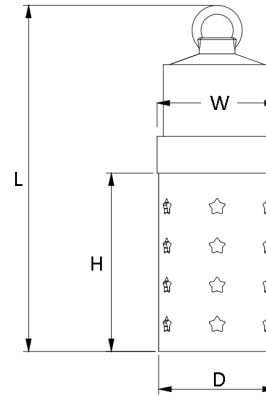

**DIMENSIONS:**

7.64" L X 3.94" H X 2.64" W X 2.56" D

**TL-118-MCT-AZ**

**MODERN LED TREE LIGHTS**

Ideal for walkway and pathway, stairway and more.

**ELECTRICAL SPECIFICATIONS:**

- Voltage: 12V AC/DC
- Wattage: 4.5W
- Efficacy: 67LM/W

**HOUSING SPECIFICATIONS:**

- Housing Material: Aluminum
- Finish: Antique Brass
- 50" chain included
- Silicon-filled Wire Nuts
- IP rating: IP67, Wet Locations

**CERTIFICATIONS:**

MODEL	WATTS	VOLTAGE	LUMENS	COLOR TEMP.
TL-118-MCT-AZ	4.5W	12VAC/DC	300LM	MCT