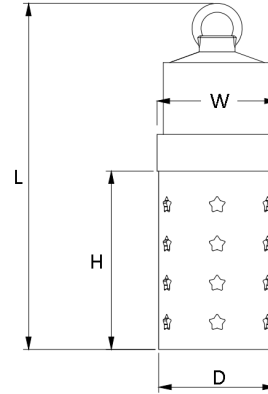

DIMENSIONS:

7.64" L X 3.94" H X 2.64" W X 2.56" D

TL-118-30K-ORB

MODERN LED TREE LIGHTS

Ideal for walkway and pathway, stairway and more.

ELECTRICAL SPECIFICATIONS:

- Voltage: 12V AC/DC
- Wattage: 4.5W
- Efficacy: 67LM/W