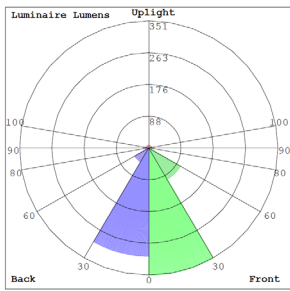

Photometrics: TC-WW-36W-RGBW-BT-BK

BUG Rating: B1-U1-G0

36W White, Area 20'x 20' Mounting Height: 9'

Other Views:

Side View

Front View

Back View

Performance Table: TC-WW-36W-RGBW-BT-BK

MODEL NO.	Wattage	Voltage	Lumens	Color Temp.	BUG Rating	LPW
TC-WW-36W-RGBW-BT-BK	36W	120-277V	930LM(Single White) 1300LM(Maximum Power)	RGBW	B1-U1-G0	36

Sample Ordering

- - - - -

Accessories:

Blank = No Option For Accessories
 DMX-WW-SH2 = HALF GLARE SHIELD FOR TC-WW-36W/72W & DMX-WW-36W