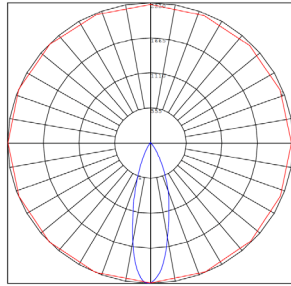

Photometrics: TC-WW-36W-RGBW-BT-BK

BUG Rating: B1-U1-G0

36W White, Area 20'x 20' Mounting Height: 9'

Other Views:

Side View

Front View

Back View

Performance Table: TC-WW-36W-RGBW-BT-BK

MODEL NO.	Wattage	Voltage	Lumens	Color Temp.	BUG Rating	LPW
TC-WW-36W-RGBW-BT-BK	36W	120-277V	930LM(Single White) 1300LM(Maximum Power)	RGBW	B1-U1-G0	36

Sample Ordering

- - - - -

Accessories:

Blank = No Option For Accessories
 DMX-WW-SH2 = HALF GLARE SHIELD FOR TC-WW-36W/72W & DMX-WW-36W