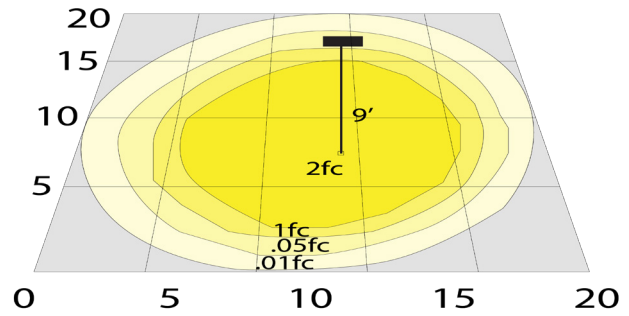

Photometrics: TC-WW-36W-RGBW-BT-BK

BUG Rating: B1-U1-G0

36W White, Area 20'x 20' Mounting Height: 9'

Other Views:

Side View

Front View

Back View

Performance Table: TC-WW-36W-RGBW-BT-BK

MODEL NO.	Wattage	Voltage	Lumens	Color Temp.	BUG Rating	LPW
TC-WW-36W-RGBW-BT-BK	36W	120-277V	930LM(Single White) 1300LM(Maximum Power)	RGBW	B1-U1-G0	36

Sample Ordering

- - - - -

Accessories:

Blank = No Option For Accessories
 DMX-WW-SH2 = HALF GLARE SHIELD FOR TC-WW-36W/72W & DMX-WW-36W