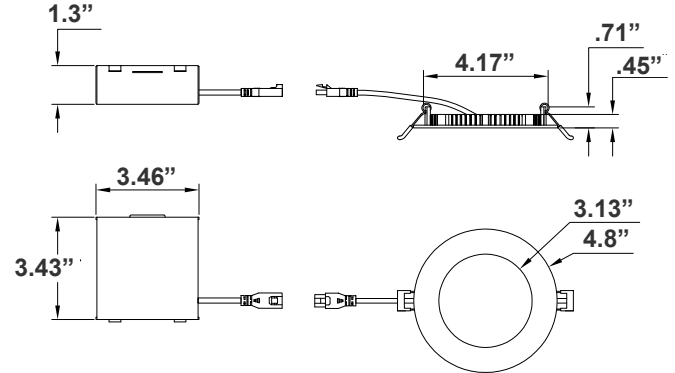

TC-RSL SERIES LED Retrofit Trims

TC-RSL4-RGBWW

WG SMART APP OR REMOTE COMPATIBLE RGBWW ULTRA SLIM CAN-LESS RECESSED LIGHTS - ROUND

Customer Name: _____

Project Name: _____

Note: _____

Type: _____

0.71"(H) x 4.8"(D)

Features

- 4" Smooth Recessed Trim
- WiFi Connection Range: up to 150 feet (46 m) indoors and 300 feet (92 m) outdoors
- 5-Year Warranty
- WiFi Bandwidth: 2.5GHz

Technical Specifications

Electrical:

- Voltage: 120V AC
- Power Factor: >0.90
- Wattage: 9W
- Efficacy: 70 LPW

Mechanical:

- WiFi Bandwidth: 2.5GHz
- WiFi Connection Range: up to 150 feet (46 m) indoors and 300 feet (92 m) outdoors
- Aluminum Housing, White Finish
- Maximum Ambient Temperature: 104°F
- 8" E26 Adaptor Included
- Fits in Standard 4" Recessed Housings
- Rated life: 50,000 hrs
- Suitable for indoor use only
- 5-Year Warranty

Other Models:

12W | 840LM | TC-RSL4-RGBWW

Photometrics: TC-RSL4-RGBWW

BUG Rating: B1-U2-G1

Area 30'x 30' Mounting Height: 9'

Other Views:

Front View

Junction box 1-1/4" thick included with fixtures
Back View