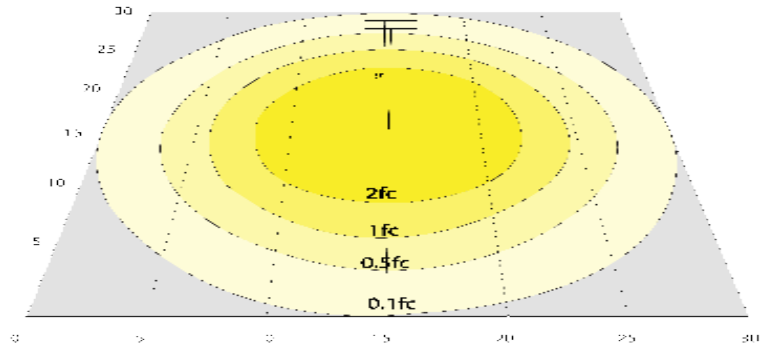

Other Models:

12W | 840LM | TC-RSL4-RGBWW

Photometrics: TC-RSL4-RGBWW

BUG Rating: B1-U2-G1

Area 30'x 30' Mounting Height: 9'

Other Views:

Front View

Junction box 1-1/4" thick included with fixtures
Back View