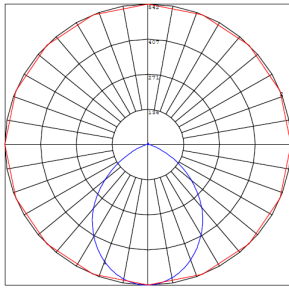

Other Models:

12W | 840LM | TC-RSL4-RGBWW

Photometrics: TC-RSL4-RGBWW

BUG Rating: B1-U2-G1

Area 30'x 30' Mounting Height: 9'

Other Views:

Front View

Junction box 1-1/4" thick included with fixtures
Back View