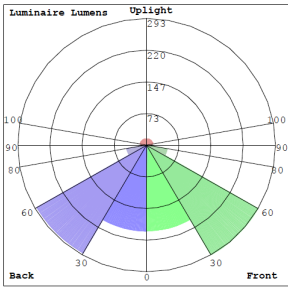

Other Models:

12W | 840LM | TC-RSL4-RGBWW

Photometrics: TC-RSL4-RGBWW

BUG Rating: B1-U2-G1

Area 30'x 30' Mounting Height: 9'

Other Views:

Front View

Junction box 1-1/4" thick included with fixtures
Back View