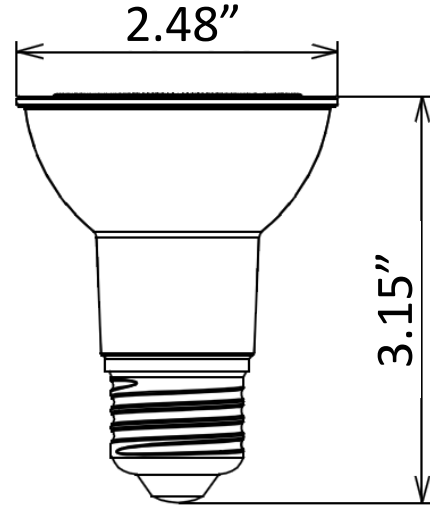

DIMENSIONS:

TC-PAR20-5W-RGBW-WIFI

WG SMART APP COMPATIBLE RGBW PAR20

ELECTRICAL SPECIFICATIONS:

- Voltage: 120VAC
- Wattage: 5W
- Efficacy: 80LM/W

HOUSING SPECIFICATIONS:

- Aluminum housing
- Base: E26
- Lifespan: 25,000 hr.
- Operating temperature: -4°F~113°F