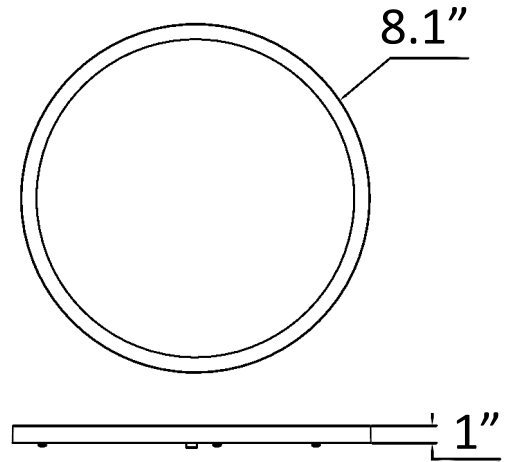

DIMENSIONS:

8.1" D X 1" H

TC-FML-8-14W-RGBW-WIFI

WG SMART APP COMPATIBLE RGBWFLUSH
MOUNT FIXTURES, 120V

ELECTRICAL SPECIFICATIONS:

- Voltage: 120V
- Wattage: 14W
- Power factor: >0.9
- Efficacy: 70LM/W

HOUSING SPECIFICATIONS: