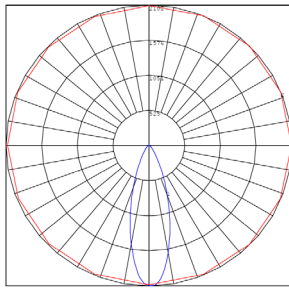

Photometrics: TC-FL-36W-RGBW-BT-BR

BUG Rating: B1-U2-G0