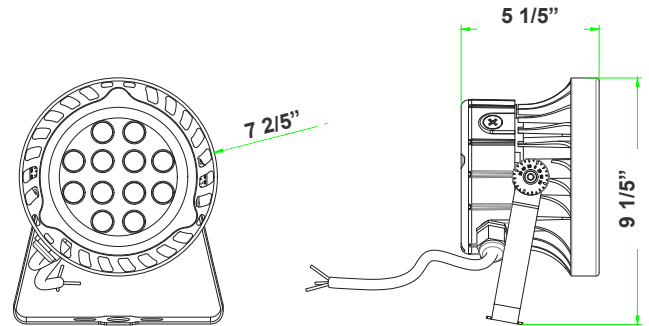

TC SERIES OUTDOOR LIGHTING

TC-FL-36W-RGBW-BT-BR
BLUETOOTH WG APP COMPATIBLE RGBW FLOOD LIGHT

The fixture has classic traditional appearance, professional light distribution design, 60-degree beam angle, ideal for park landscaping, garden, architectural landscape lighting, suitable for wet locations

Customer Name: _____
Project Name: _____
Note: _____ | Type: _____

9 1/5"(H) x 7 2/5"(W) x 5 1/5"(D)

Features

- Die-cast Aluminum Housing with Powder Coat Finish
- Adjustable Yoke Bracket
- 7-Year Warranty
- Lens Type: Plaid Tempered Glass + Aluminum Reflectors

Technical Specifications

Electrical:

- Voltage: 120-277V
- Power Factor: >0.9
- Wattage: 36W
- Efficacy: 36 LPW
- Operating Voltage: Max 900 mA, Max 36VDC
- Bluetooth Connection Range: Approximately 30 feet (10 meters). Maximum Communication Range Will Vary Depending On Obstacles (Person, Metal, Wall, etc.) Or Electromagnetic Environment.

Photometrics: TC-FL-36W-RGBW-BT-BR

BUG Rating: B1-U2-G0

36W White, Area 20'x 20' Mounting Height: 9'

Other Views:

Side View

Front View

Back View

Performance Table: TC-FL-36W-RGBW-BT-BR