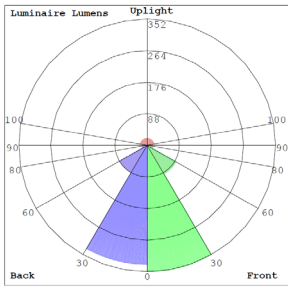

Photometrics: TC-FL-36W-RGBW-BT-BR

BUG Rating: B1-U2-G0