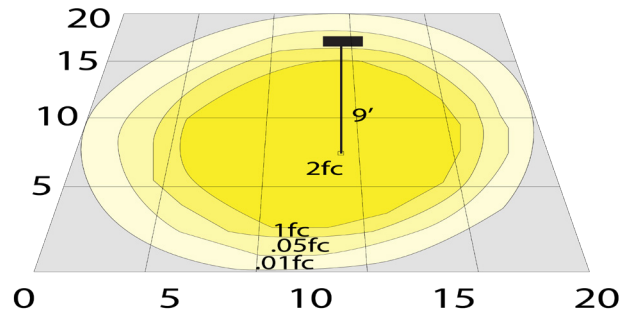

Photometrics: TC-FL-36W-RGBW-BT-BR

36W White, Area 20'x 20' Mounting Height: 9'