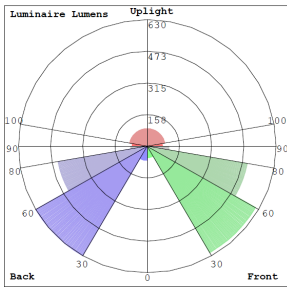

Photometrics: TC-BOL-602-40-S-RGBW-BK

BUD Rating: B1-U3-G2

Area 75'x 65' Mounting Height: 4'

Other Views:

Performance Table: TC-BOL-602-40-S-RGBW-BK

MODEL NO.	Wattage	Voltage	Color Temp.	BUG Rating	LPW
TC-BOL-602-40-S-RGBW-BK	34W	120~277V	RGBW	B1-U3-G2	55

Sample Ordering

Model Style Size Shape Color Temp. Housing

BOL - 602 - 40 - S - RGBW -

BK= BLACK
GY= GRAY

Accessories:

Blank = No Option For Accessories
BOL-608-ABK = Bollard Round Replacement Anchor

Factory-Installed Options:

Blank = No Option For Accessories
OPT-EM-OD1INT = Emergency Backup Internal Battery, Back Box
OPT-CRL-95(BK/GR/SR/WH) = Paint
OPT-SEN-WMC = Microwave Bi-Level Sensor