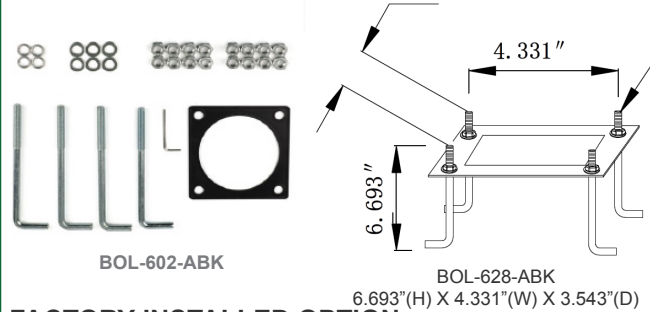

ACCESSORIES:

FACTORY-INSTALLED OPTION: