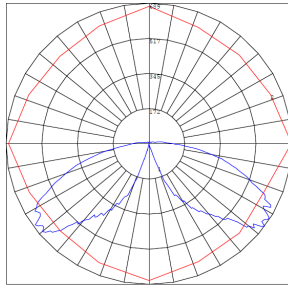

WG-20230517

Photometrics: TC-BOL-602-40-S-RGBW-BK

BUD Rating: B1-U3-G2

Area 75'x 65' Mounting Height: 4'

Other Views:

Performance Table: TC-BOL-602-40-S-RGBW-BK

| MODEL NO. | Wattage | Voltage | Color Temp. | BUG Rating | LPW |
|-------------------------|---------|----------|-------------|------------|-----|
| TC-BOL-602-40-S-RGBW-BK | 34W | 120~277V | RGBW | B1-U3-G2 | 55 |