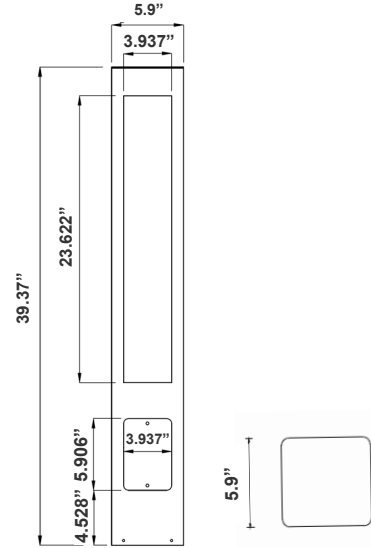

Customer Name: _____

Project Name: _____

Note: _____

Type: _____

39.37"(H) x 5.9"(W) x 5.9"(D)

Bollards are designed for walkways, entrance ways, drives and other small-area lighting applications where low mounting heights are desirable

WG-20230517

Photometrics: TC-BOL-602-40-S-RGBW-BK

BUD Rating: B1-U3-G2

Area 75'x 65' Mounting Height: 4'

Other Views:

Performance Table: TC-BOL-602-40-S-RGBW-BK

| MODEL NO. | Wattage | Voltage | Color Temp. | BUG Rating | LPW |
|-------------------------|---------|----------|-------------|------------|-----|
| TC-BOL-602-40-S-RGBW-BK | 34W | 120~277V | RGBW | B1-U3-G2 | 55 |