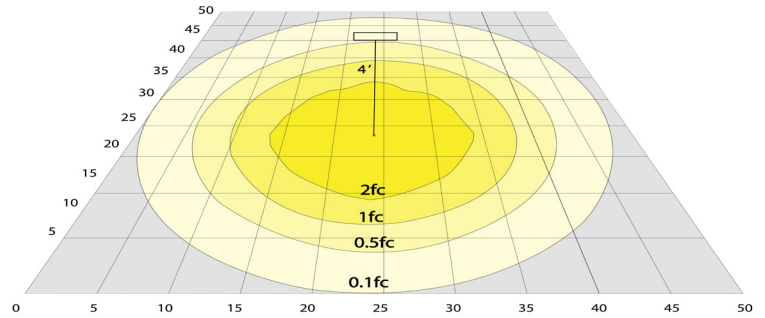

WG-20230517

Photometrics: TC-BOL-602-40-S-RGBW-BK

BUD Rating: B1-U3-G2

Area 75'x 65' Mounting Height: 4'

Other Views:

Performance Table: TC-BOL-602-40-S-RGBW-BK

| MODEL NO. | Wattage | Voltage | Color Temp. | BUG Rating | LPW |
|-------------------------|---------|----------|-------------|------------|-----|
| TC-BOL-602-40-S-RGBW-BK | 34W | 120~277V | RGBW | B1-U3-G2 | 55 |