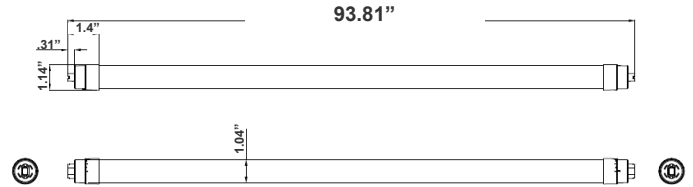

Project Name: \_\_\_\_\_

Note: \_\_\_\_\_ Type: \_\_\_\_\_

93.81"(L) X 1.14" (D)

Energy-efficient LED sign tube with 360° illumination, R17d base, and single/double-ended compatibility for versatile and reliable lighting solutions.

## Features

- Type B: Ballast Override (AC Direct), Connect One End or Both Ends (Dual Function) - UL No. E342884
- Conforms to UL STD. 879A
- Certified to CSA STD. NO. 207
- Clear PC Lens