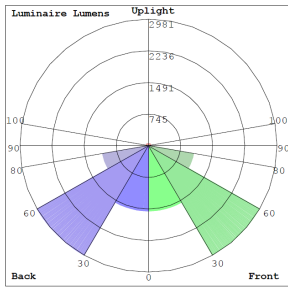

Photometrics: T8HO-R17D-8FT-65K-360D

BUG Rating: B3-U3-G1