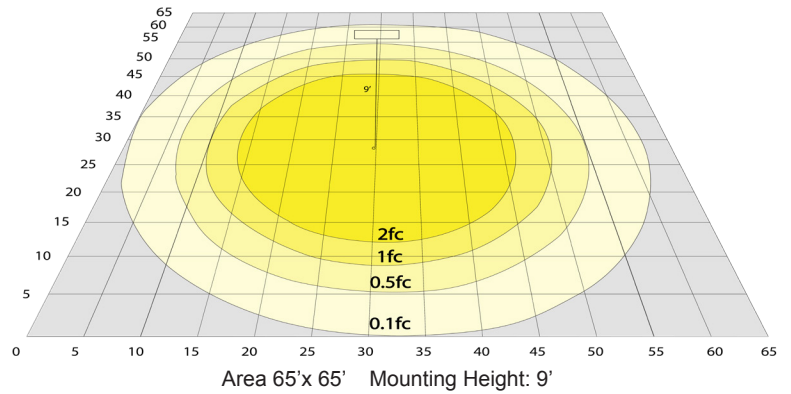

### Lighting:

- No Mercury And Virtually No UV Emission.
- Total Lumens: 5250LM
- Color Temperatures: 6500K
- Color Rendering Index: CRI ≥ 80
- Beam Angle: 360°
- Rated life: 50,000 Hrs

## Other Views:

Close-up View

Side View

Side View

Maximum Distance From The Light to the Surface	Maximum spacing between lights @ Average illumination: 450lx Uniformity of illuminance: 0.8
1.18 in	3.94 in
1.57 in	5.24 in
1.97 in	6.56 in
3.94 in	13.11 in
5.91 in	19.67 in
7.87 in	26.22 in
11.81 in	39.33 in