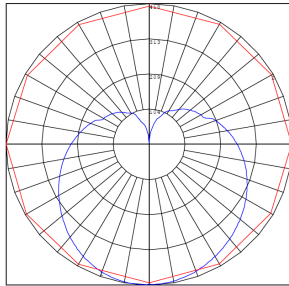

Other Models:

- 18W | 2250LM | T8-HL-4FT-DIM-18W-40K-C
- 18W | 2250LM | T8-HL-4FT-DIM-18W-40K-C

Photometrics: T8-HL-4FT-DIM-18W

BUG Rating: B1-U3-G1

Area 45'x 35' Mounting Height: 9'

Other Views:

Close-up View