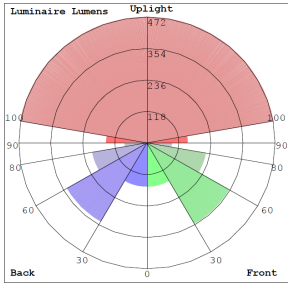

Photometrics: T8-HL-4FT-DIM-18W