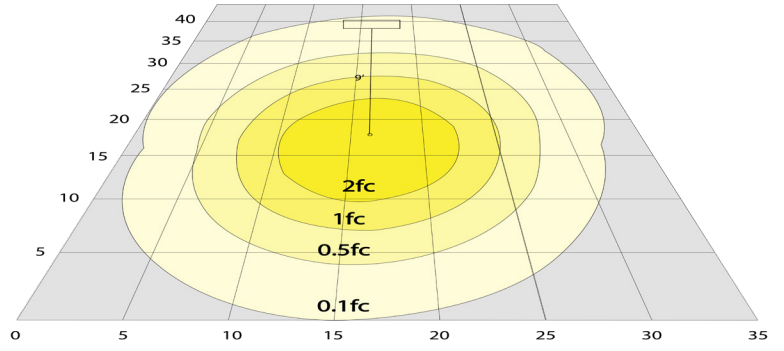

Photometrics: T8-HL-4FT-DIM-18W

BUG Rating: B1-U3-G1

Area 45'x 35' Mounting Height: 9'