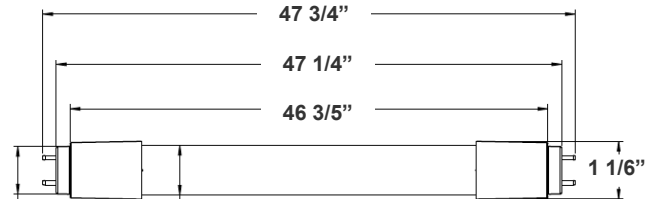

T8 SERIES COMMERCIAL INDOOR LIGHTING

T8-HL-4FT-DIM-18W-40K-F
T8-HL-4FT-DIM-18W-50K-F

Customer Name: _____
Project Name: _____
Note: _____ | Type: _____

47 3/4"(L) X 1 1/6" (D)

T8 Tube switches from fluorescent tubes to LED, giving more cost efficiency by providing the same amount of lumen output with less energy consumption. The LED tube offers a soft and bright light distribution.

Features

- Type B: Ballast Override (AC Direct), Connect One End or Both Ends (Dual Function) - UL No. E342884
- 5-Year Warranty
- Glass Lens

Technical Specifications

Electrical:

- Voltage: 90-140V AC; 50/60Hz
- Power Factor: >0.95
- THD: <20%
- Wattage: 18W
- Efficacy: 120 LPW