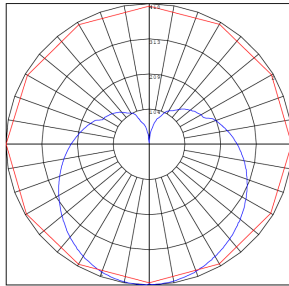

## Photometrics: T8-HL-4FT-DIM-18W

BUG Rating: B1-U3-G1

Area 45'x 35' Mounting Height: 9'

## Other Views:

Close-up View

Front View

Socket View

## Sample Ordering

Model	Lumen	Size	Dimming	Watt	Color Temp.	Lens Type				
T8	-	HL	-	4FT	-	DIM	-	18W	-	C

40K = 4000K  
50K = 5000K