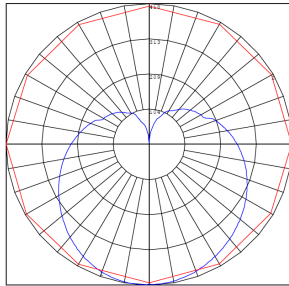

Other Models:

- 18W | 2160LM | T8-HL-4FT-DIM-18W-40K-F
- 18W | 2160LM | T8-HL-4FT-DIM-18W-50K-F

Photometrics: T8-HL-4FT-DIM-18W

BUG Rating: B1-U3-G1

Area 45'x 35' Mounting Height: 9'

Other Views:

Close-up View