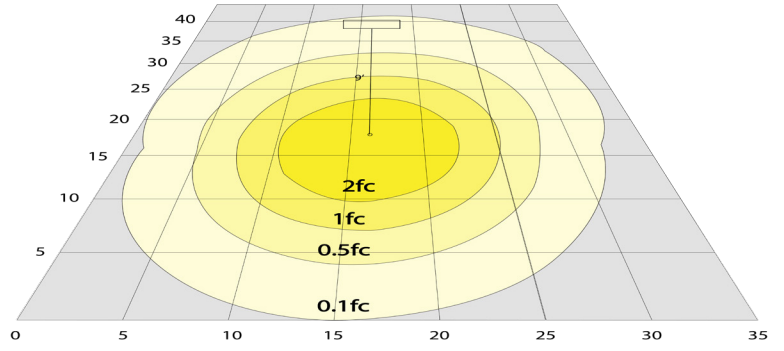

## Photometrics: T8-HL-4FT-DIM-18W

BUG Rating: B1-U3-G1

Area 45'x 35' Mounting Height: 9'

## Other Views:

Close-up View

Front View

Socket View

## Sample Ordering

Model	Lumen	Size	Dimming	Watt	Color Temp.	Lens Type				
T8	-	HL	-	4FT	-	DIM	-	18W	-	C

40K = 4000K  
50K = 5000K