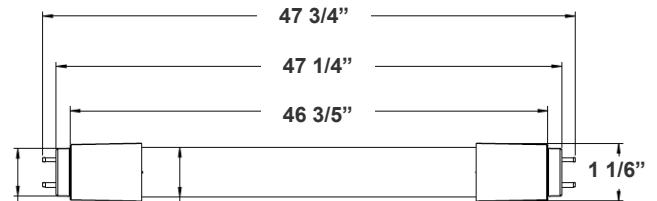

T8 SERIES COMMERCIAL INDOOR LIGHTING

T8-HL-4FT-DIM-18W-40K-C
T8-HL-4FT-DIM-18W-50K-C

Customer Name: _____
Project Name: _____
Note: _____ | Type: _____

47 3/4" (L) X 1 1/6" (D)

Crystal Glass T8 Tube switches from fluorescent tubes to LED, giving more cost efficiency by providing the same amount of lumen output with less energy consumption. The LED tube offers a soft and bright light distribution.

Features

- Type B: Ballast Override (AC Direct), Connect One End - UL No. E342884
- 5-Year Warranty
- Glass Lens

Technical Specifications

Electrical:

- Voltage: 90-140V AC; 50/60Hz
- Power Factor: >0.95
- THD: <20%
- Wattage: 18W
- Efficacy: 125 LPW

Mechanical:

- Base Type: G13
- Glass tube: Better Transparency and Thermal Conductivity than Plastic
- Clear Glass
- Ambient Operating Temperature: -4°F to 113°F
- IP Rating: IP20 (Indoor)

Lighting:

- Dimmable Down to 10% Using a Standard TRIAC LED Dimmer
- Total Lumens: 2250LM
- Color Temperatures: 4000K/5000K
- Color Rendering Index: CRI ≥ 83
- Beam Angle: 220°