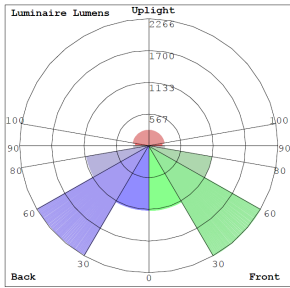

Photometrics: T8-EZX-PRO-4FT-12W-F

BUG Rating: B3-U3-G3