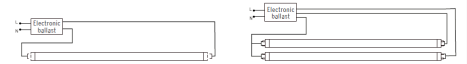

WIRING DIAGRAM:

Type B Tube

Type A+B Tube