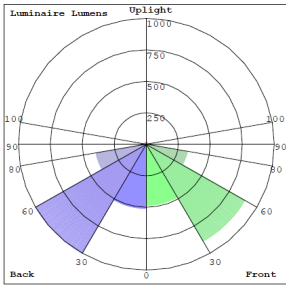

Photometrics: T8-EZ6-GS-4FT-15W

BUG Rating: B2-U2-G1