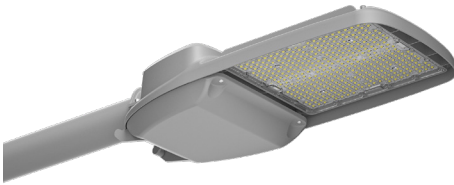

Mechanical:

- Die-cast Aluminum with Powder Coat Finish (Light Grey)
- 10KV Lightning Surge Protection
- Cord Type: 40" SJTW 18/3 AWG Cable
- With 2-15/16" Diameter Pole Entry with Adapter Bracket Inside for Smaller Pole Diameters
- Maximum Ambient Temperature: 104°F
- IP Rating: IP65, Suitable For Wet Location
- 7-Year Warranty
- Country of Origin: China

Photometrics: STL4-80-200W

BUG Rating: B3-U0-G3

Area 55'x 100' Mounting Height: 9'

Other Views:

Side View
(Shown With Slip Fitter)

Front View
(Shown With Slip Fitter)

Back View
(Shown With Slip Fitter)

Performance Table: STL4-80-200W