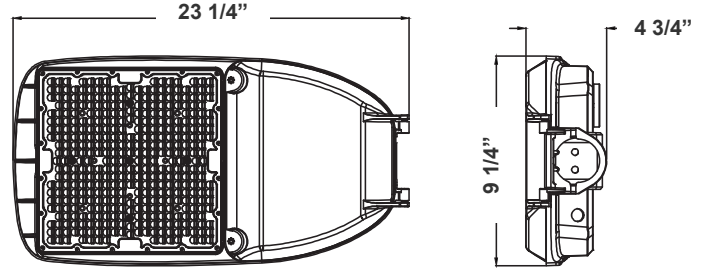

Customer Name: _____
Project Name: _____
Note: _____ | Type: _____