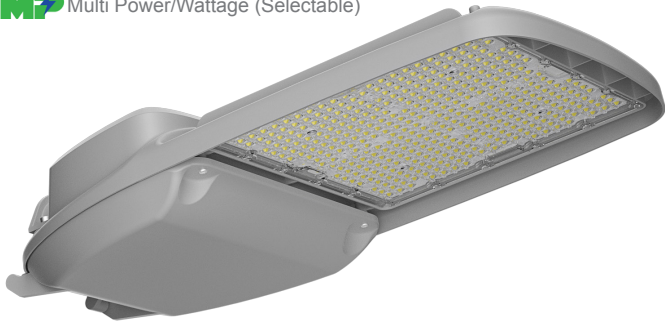

STL4 SERIES OUTDOOR LIGHTING

STL4-80-200W-30K
STL4-80-200W-40K
STL4-80-200W-50K

MP Multi Power/Wattage (Selectable)

Customer Name: _____
Project Name: _____
Note: _____ | Type: _____

This outdoor lighting is ideal for general site lighting, street, roadway, alleys, loading docks, doorway, pathway, and parking areas

9 1/4"(H) x 23 1/4"(W) x 4 3/4"(D)

Features

- Light Grey Finish
- With NEMA twist-lock Photocell Socket (Shorting Cap included)
- 7-Year Warranty
- Outdoor Light

Technical Specifications

Electrical:

- Voltage: 120-277V; 60Hz AC
- Power Factor: >0.95
- Wattage: 80W/100W/150W/200W
- Efficacy: 140LM/W

Mechanical:

- Die-cast Aluminum with Powder Coat Finish (Light Grey)
- 10KV Lightning Surge Protection
- Cord Type: 40" SJTW 18/3 AWG Cable
- With 2-15/16" Diameter Pole Entry with Adapter Bracket Inside for Smaller Pole Diameters
- Maximum Ambient Temperature: 104°F
- IP Rating: IP65, Suitable For Wet Location
- 7-Year Warranty
- Country of Origin: China

Lighting:

- MP: Multi-Power Switch Is Located On The Back Of The Fixture
- Lens Type: Optical TYPE III Lens, High Light Transmittance PC, Anti-UV and Flame Resistant
- Dimming: 0-10 Dimming
- Driver Located in Isolated Compartment for Improved Thermal Management
- Total Lumens: 28000LM Max.
- Color Temperatures: 3000K/4000K/5000K
- Color Rendering Index: CRI ≥ 70
- Rated Life: 70,000 hrs