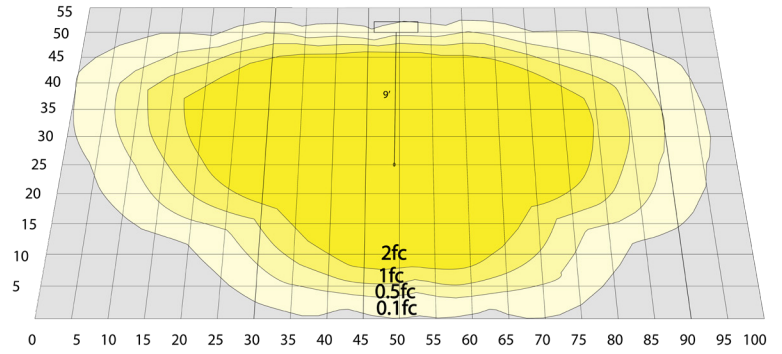

Photometrics: STL4-80-200W

BUG Rating: B3-U0-G3

Area 55'x 100' Mounting Height: 9'

Other Views:

Side View
(Shown With Slip Fitter)

Front View
(Shown With Slip Fitter)

Back View
(Shown With Slip Fitter)

Performance Table: STL4-80-200W