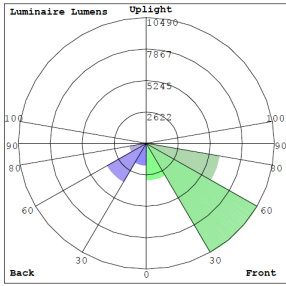

Photometrics: STL4-80-200W

BUG Rating: B3-U0-G3

Area 55'x 100' Mounting Height: 9'

Other Views:

Side View
(Shown With Slip Fitter)

Front View
(Shown With Slip Fitter)

Back View
(Shown With Slip Fitter)

Performance Table: STL4-80-200W