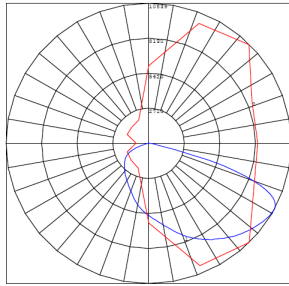

Photometrics: STL4-80-200W

BUG Rating: B3-U0-G3

Area 55'x 100' Mounting Height: 9'

Other Views:

Side View
(Shown With Slip Fitter)

Front View
(Shown With Slip Fitter)

Back View
(Shown With Slip Fitter)

Performance Table: STL4-80-200W