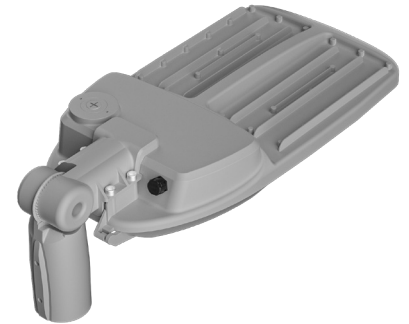

Mechanical:

- Die-cast Aluminum with Powder Coat Finish (Light Grey)
- 10KV Lightning Surge Protection
- Cord Type: 40" SJTW 18/3 AWG Cable
- With 2-15/16" Diameter Pole Entry with Adapter Bracket Inside for Smaller Pole Diameters
- Maximum Ambient Temperature: 104°F
- IP Rating: IP65, Suitable For Wet Location
- 7-Year Warranty
- Country of Origin: China

Photometrics: STL4-80-200W

BUG Rating: B3-U0-G3

Area 55'x 100' Mounting Height: 9'

Other Views:

Side View
(Shown With Slip Fitter)

Front View
(Shown With Slip Fitter)

Back View
(Shown With Slip Fitter)

Performance Table: STL4-80-200W