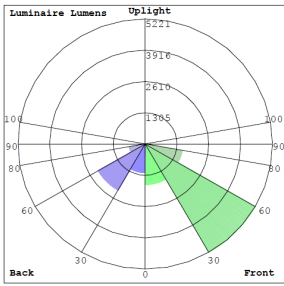

Photometrics: STL4-30-100W-480V

BUG Rating: B3-U0-G2

Area 40'x 70' Mounting Height: 9'