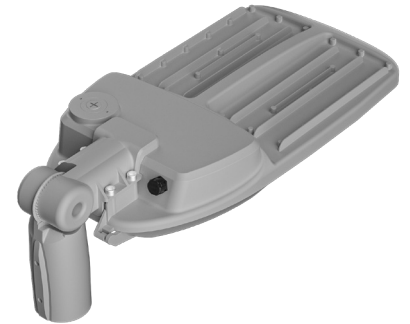

### Mechanical:

- Die-cast Aluminum with Powder Coat Finish (Light Grey)
- 10KV Lightning Surge Protection
- Cord Type: 40" SJTW 18/3 AWG Cable
- With 2-15/16" Diameter Pole Entry with Adapter Bracket Inside for Smaller Pole Diameters
- Maximum Ambient Temperature: 104°F
- IP Rating: IP65, Suitable For Wet Location
- 7-Year Warranty
- Country of Origin: China

## Photometrics: STL4-30-100W-480V

BUG Rating: B3-U0-G2

Area 40'x 70' Mounting Height: 9'

## Other Views:

Side View  
(Shown With Slip Fitter)

Front View  
(Shown With Slip Fitter)

Back View  
(Shown With Slip Fitter)