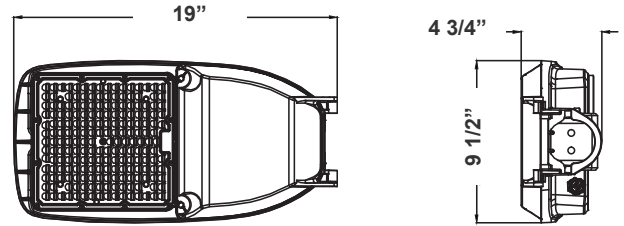

Type: \_\_\_\_\_

This outdoor lighting is ideal for general site lighting, street, roadway, alleys, loading docks, doorway, pathway, and parking areas

9 1/2"(H) x 19"(W) x 4 3/4"(D)

### Mechanical:

- Die-cast Aluminum with Powder Coat Finish (Light Grey)
- 10KV Lightning Surge Protection
- Cord Type: 40" SJTW 18/3 AWG Cable
- With 2-15/16" Diameter Pole Entry with Adapter Bracket Inside for Smaller Pole Diameters
- Maximum Ambient Temperature: 104°F
- IP Rating: IP65, Suitable For Wet Location
- 7-Year Warranty
- Country of Origin: China