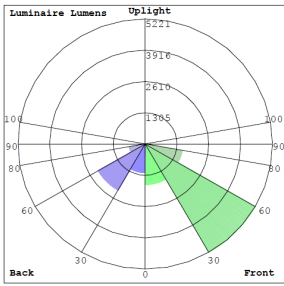

Photometrics: STL4-30-100W

BUG Rating: B3-U0-G2

Area 40'x 70' Mounting Height: 9'