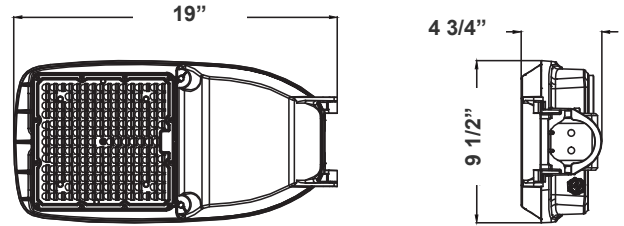

This outdoor lighting is ideal for general site lighting, street, roadway, alleys, loading docks, doorway, pathway, and parking areas

9 1/2"(H) x 19"(W) x 4 3/4"(D)

### Mechanical:

- Die-cast Aluminum with Powder Coat Finish (Light Grey)
- 10KV Lightning Surge Protection
- Cord Type: 40" SJTW 18/3 AWG Cable
- With 2-15/16" Diameter Pole Entry with Adapter Bracket Inside for Smaller Pole Diameters
- Maximum Ambient Temperature: 104°F
- IP Rating: IP65, Suitable For Wet Location
- 7-Year Warranty
- Country of Origin: China