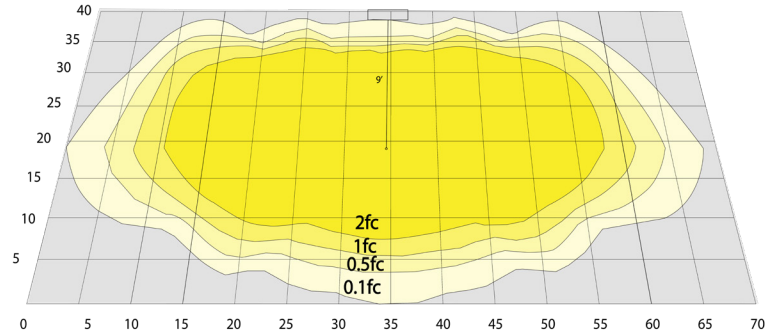

Photometrics: STL4-30-100W

BUG Rating: B3-U0-G2

Area 40'x 70' Mounting Height: 9'