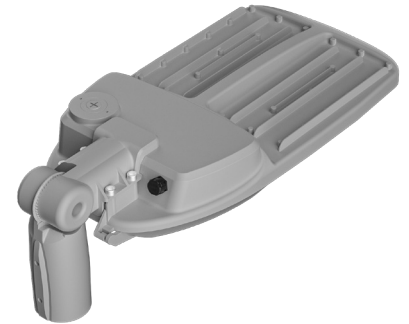

### Mechanical:

- Die-cast Aluminum with Powder Coat Finish (Light Grey)
- 10KV Lightning Surge Protection
- Cord Type: 40" SJTW 18/3 AWG Cable
- With 2-15/16" Diameter Pole Entry with Adapter Bracket Inside for Smaller Pole Diameters
- Maximum Ambient Temperature: 104°F
- IP Rating: IP65, Suitable For Wet Location
- 7-Year Warranty
- Country of Origin: China

## Photometrics: STL4-30-100W

BUG Rating: B3-U0-G2

Area 40'x 70' Mounting Height: 9'

## Other Views:

Side View  
(Shown With Slip Fitter)

Front View  
(Shown With Slip Fitter)

Back View  
(Shown With Slip Fitter)