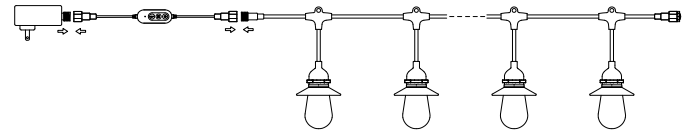

48FT 30-Lamp

Discover our Outdoor String Lighting, a seamless fusion of innovation and durability. These IP65-rated lights are designed to withstand the elements, offering reliable performance in any weather condition. With compatibility with Alexa and Google Assistant, experience effortless voice-controlled operation, enabling you to set the perfect ambiance with a simple command. Plus, rest easy with our 2-year warranty, ensuring your outdoor space stays brilliantly lit for years to come.