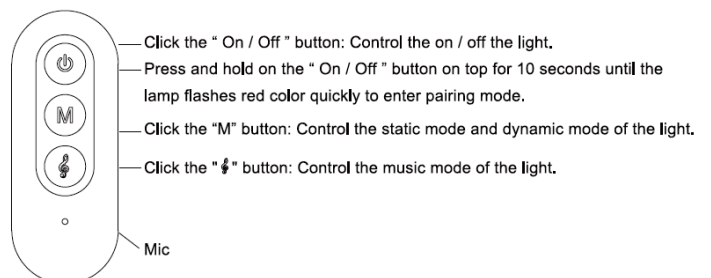

Remote Control: