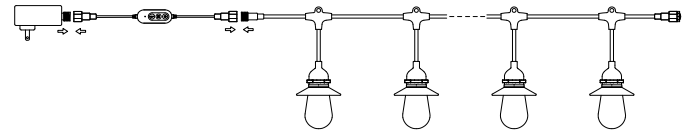

24FT 15-Lamp

Discover our Outdoor String Lighting, a seamless fusion of innovation and durability. These IP65-rated lights are designed to withstand the elements, offering reliable performance in any weather condition. With compatibility with Alexa and Google Assistant, experience effortless voice-controlled operation, enabling you to set the perfect ambiance with a simple command. Plus, rest easy with our 2-year warranty, ensuring your outdoor space stays brilliantly lit for years to come.

### Mechanical:

- Socket: E26
- Maximum Run:  
15A circuit: Up to 120 strings.  
20A circuit: Up to 160 strings.
- Bulb Material: PC + PMMA
- Maximum Ambient Temperature: -4°~140°F
- IP65, Suitable for Outdoor Use
- 2-Year Warranty