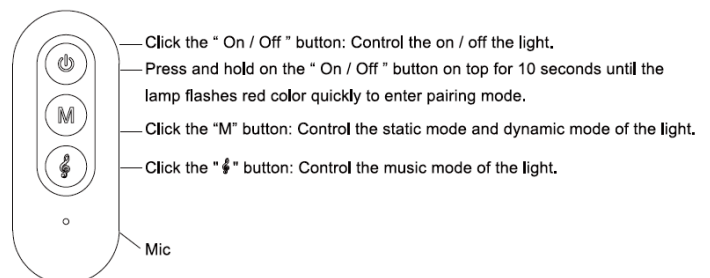

Remote Control: