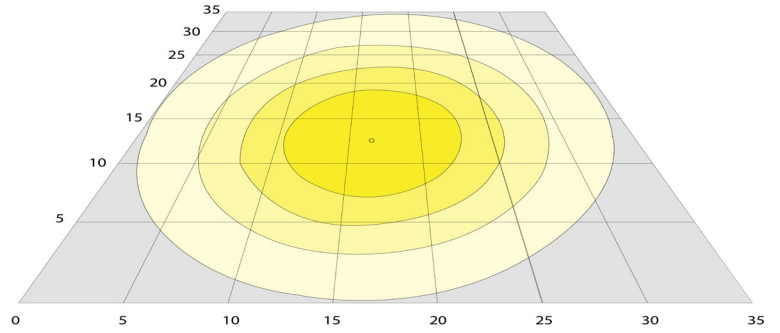

Photometrics: SSLRB6-MCT5

BUG Rating: B1-U1-G1

Area 35'x 35' Mounting Height: 9'

Other Views:

Side View

Front View

Back View

Performance Table: SSLRB6-MCT5

MODEL NO.	Wattage	Voltage	Lumens	Color Temp.	BUG Rating	LPW
SSLRB6-MCT5	15W	120V	1125LM	2700K 3000K 3500K 4000K 5000K	B1-U1-G1	75

Sample Ordering

Model Color Temp.

SSLRB6 - MCT5

Accessories:

Blank = No Option For Accessories

SSL6-RI = 6" Square Rough-in Plate, 26" Long

SSLRB6-TRM-BK = 6 INCH SQUARE TRIM FOR SSLRB4 BLACK

SSLRB6-TRM-BN = 6 INCH SQUARE TRIM FOR SSLRB4 BRUSHED NICKEL

SSLRB6-TRM-ORB = 6 INCH SQUARE TRIM FOR SSLRB4 OIL-RUBBED BRONZE