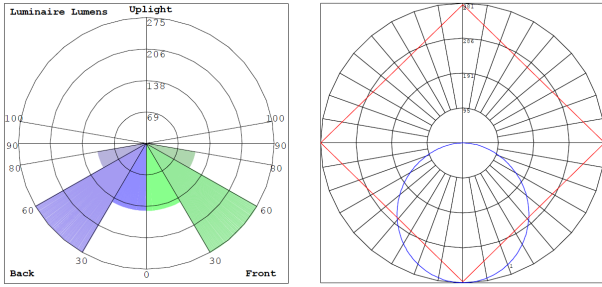

Photometrics: SSLRB6-MCT5

BUG Rating: B1-U1-G1

Area 35'x 35' Mounting Height: 9'

Other Views:

Side View

Front View

Back View

Performance Table: SSLRB6-MCT5

SSL6-RI = 6" Square Rough-in Plate, 26" Long

SSLRB6-TRM-BK = 6 INCH SQUARE TRIM FOR SSLRB4 BLACK

SSLRB6-TRM-BN = 6 INCH SQUARE TRIM FOR SSLRB4 BRUSHED NICKEL

SSLRB6-TRM-ORB = 6 INCH SQUARE TRIM FOR SSLRB4 OIL-RUBBED BRONZE