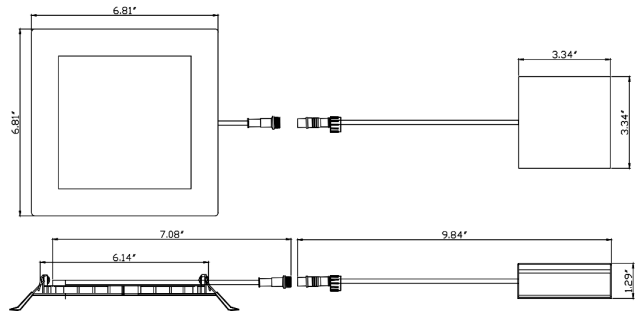

ELECTRICAL SPECIFICATIONS:

- Voltage: 120VAC
- Wattage: 15W
- Power factor: >0.90
- Efficacy: 75LM/W

HOUSING SPECIFICATIONS:

- 1/4" Thick
- Die-cast Aluminum with white powder coat finish
- Pot light housing is not required even for insulated ceiling
- Junction box 1" thick included with fixture
- Type IC rated: Approved for direct contact with insulation
- Operating temperature: -40°F ~ 104°F
- Lifespan: 50,000 Hrs.
- Air-tight and damp location approved

CERTIFICATIONS: ETL,ES

DIMENSIONS:

1/4"(Thick)

MODEL	WATTS	VOLTAGE	LUMENS	COLOR TEMP
SSL6-27K	15W	120VAC	1125LM	2700K
SSL6-30K	15W	120VAC	1125LM	3000K
SSL6-40K	15W	120VAC	1125LM	4000K
SSL6-50K	15W	120VAC	1125LM	5000K

OPTIONAL ACCESSORIES:

RSL-EXT-10FT

SSL6-RI

MODEL	DESCRIPTION
RSL-EXT-10FT	10 Ft. Extension Cable For use with all Slim Light
SSL6-RI	6" Square Rough-in Plate, 26" Long

LIGHTING SPECIFICATIONS:

- Dimming: dimmable
- Lens: 0.125" white translucent acrylic
- Optics: White translucent acrylic
- LED: Seoul DOB (Driver On Board) Technology
- Total lumens: 1125LM
- Color temperature: 2700K/3000K/4000K/5000K
- Color rendering index: >80
- Beam Angle: 100° -110°