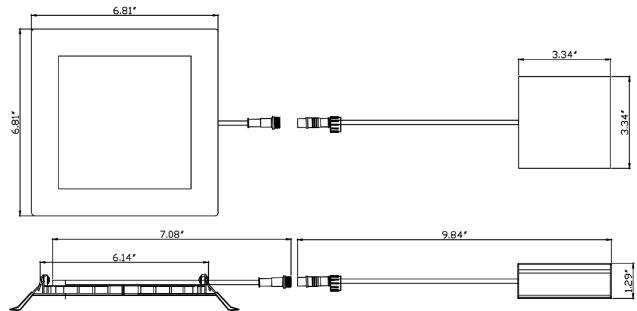

MODEL	WATTS	VOLTAGE	LUMENS	COLOR TEMP
SSL6-27K	15W	120VAC	1125LM	2700K
SSL6-30K	15W	120VAC	1125LM	3000K
SSL6-40K	15W	120VAC	1125LM	4000K
SSL6-50K	15W	120VAC	1125LM	5000K

OPTIONAL ACCESSORIES:

MODEL	DESCRIPTION
RSL-EXT-10FT	10 Ft. Extension Cable For use with all Slim Light
SSL6-RI	6" Square Rough-in Plate, 13" Long

LIGHTING SPECIFICATIONS:

- Dimming: dimmable
- Lens: 0.125" white translucent acrylic
- Optics: White translucent acrylic
- LED: Seoul DOB (Driver On Board) Technology
- Total lumens: 1125LM
- Color temperature: 2700K/3000K/4000K/5000K
- Color rendering index: >80
- Beam Angle: 100° -110°

WARRANTY: 5 years