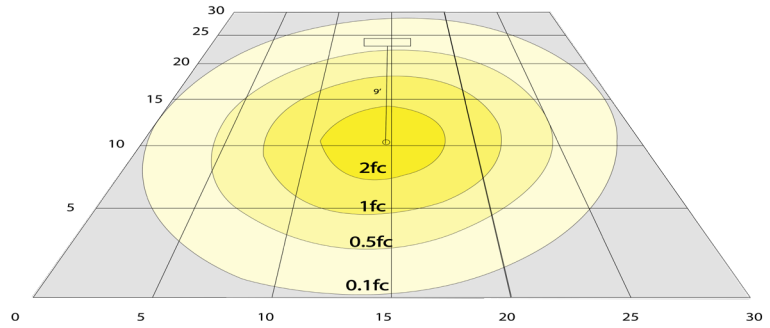

9W 5000K, Area 30'x 30' Mounting Height: 9'