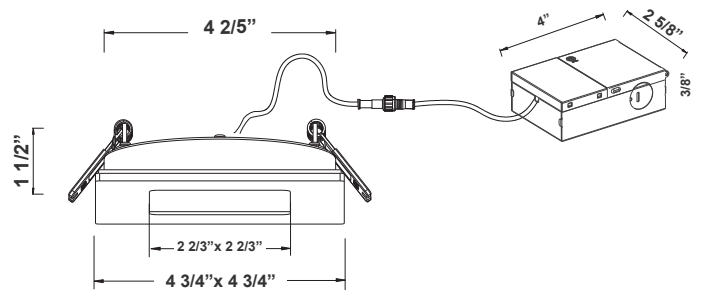

LED DOWNLIGHTS (SMOOTH TRIM) - 4" SQUARE Ideal for New As Well As Old Residential And Commercial Constructions.

4 3/4" x 1 1/2"  
Driver Box: 4" x 2-5/8" x 3/8"