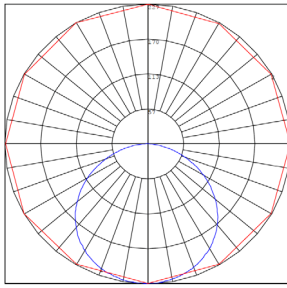

Photometrics: SSL4-MCT5-FR

BUG Rating: B2-U1-G0