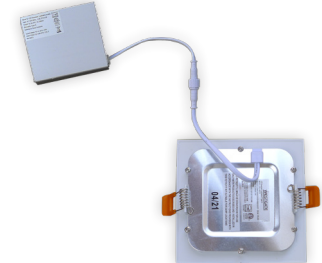

Junction box 1-1/4" thick included with fixtures
Back View

Performance Table: SSL4-MCT5

MODEL NO.	Wattage	Voltage	Lumens	Color Temp.	BUG Rating	LPW
SSL4-MCT5	9W	120V	630LM	2700K	B1-U2-G1	70
				3000K		
				3500K		
				4000K		
				5000K		

Sample Ordering

Model Color Temp.

SSL4 - MCT5

Accessories:

- Blank = No Option For Accessories
- RSL-EXT-10FT-MCT = 10 FT. EXTENSION CABLE FOR USE WITH ALL SLIM LIGHT
- SSL4-RI = 4" Square Rough-in Plate, 26" Long
- RSL-346-RIBH = 3", 4", 6" (ADJUSTABLE) ROUND GALVANIZED PLATE WITH BAR HANGERS
- E26-CONVERTER = SCREW-IN ADAPTER THAT FITS ANY STANDARD
- SSL4-TRM-BK = 4" BLACK CLIP-ON TRIM
- SSL4-TRM-ORB = 4" OIL-RUBBED BRONZE CLIP-ON TRIM
- SSL4-TRM-CU = 4" COPPER CLIP-ON TRIM
- SSL4-TRM-BZ = 4" BRONZE CLIP-ON TRIM
- SSL4-TRM-BN = 4" BRUSHED NICKEL CLIP-ON TRIM
- SSL4-TRM-CH = 4" CHROME CLIP-ON TRIM

Factory-Installed Option:

- Blank = No Option For Accessories
- OPT-EM-DL1EXT = EXTERNAL BATTERY BACKUP

ACCESSORIES:

FACTORY-INSTALLED OPTION:

OPT-EM-DL1EXT
EXTERNAL BATTERY BACKUP