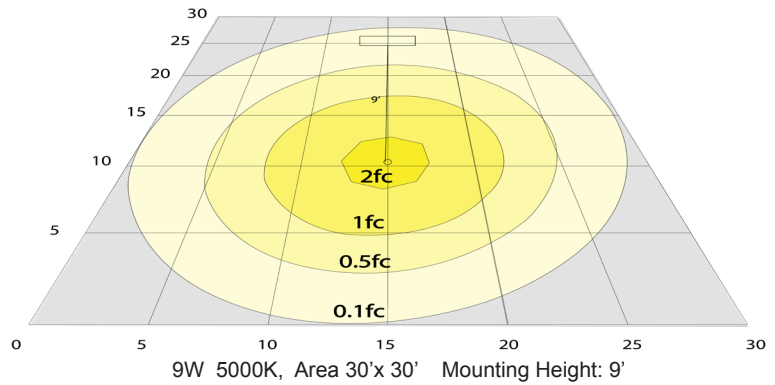

Photometrics: SSL4-MCT5

Other Views:

Side View

Performance Table: SSL4-MCT5

MODEL NO.	Wattage	Voltage	Lumens	Color Temp.	BUG Rating	LPW
SSL4-MCT5	9W	120V	630LM	2700K	B1-U2-G1	70
				3000K		
				3500K		
				4000K		
				5000K		

Sample Ordering

Model Color Temp.

SSL4 - MCT5

Accessories:

- Blank = No Option For Accessories
- RSL-EXT-10FT-MCT = 10 FT. EXTENSION CABLE FOR USE WITH ALL SLIM LIGHT
- SSL4-RI = 4" Square Rough-in Plate, 26" Long
- RSL-346-RIBH = 3", 4", 6" (ADJUSTABLE) ROUND GALVANIZED PLATE WITH BAR HANGERS
- E26-CONVERTER = SCREW-IN ADAPTER THAT FITS ANY STANDARD
- SSL4-TRM-BK = 4" BLACK CLIP-ON TRIM
- SSL4-TRM-ORB = 4" OIL-RUBBED BRONZE CLIP-ON TRIM
- SSL4-TRM-CU = 4" COPPER CLIP-ON TRIM
- SSL4-TRM-BZ = 4" BRONZE CLIP-ON TRIM
- SSL4-TRM-BN = 4" BRUSHED NICKEL CLIP-ON TRIM
- SSL4-TRM-CH = 4" CHROME CLIP-ON TRIM

Factory-Installed Option:

- Blank = No Option For Accessories
- OPT-EM-DL1EXT = EXTERNAL BATTERY BACKUP

ACCESSORIES:

FACTORY-INSTALLED OPTION:

OPT-EM-DL1EXT
EXTERNAL BATTERY BACKUP