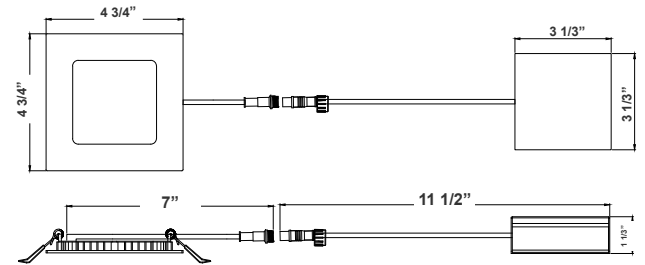

# SSL SERIES RESIDENTIAL LIGHTING

SSL4-MCT5  
LED ULTRA SLIM RECESSED LIGHTS

Customer Name: \_\_\_\_\_  
Project Name: \_\_\_\_\_  
Note: \_\_\_\_\_ | Type: \_\_\_\_\_

4 3/4" x 3 1/3"

LED DOWNLIGHTS (SMOOTH TRIM) - 4" SQUARE Ideal for New As Well As Old Residential And Commercial Constructions.