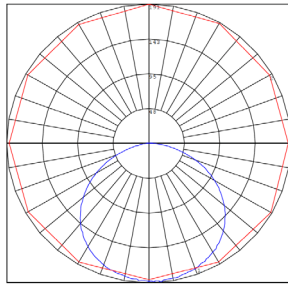

Photometrics: SSL4-MCT5

BUG Rating: B1-U2-G1