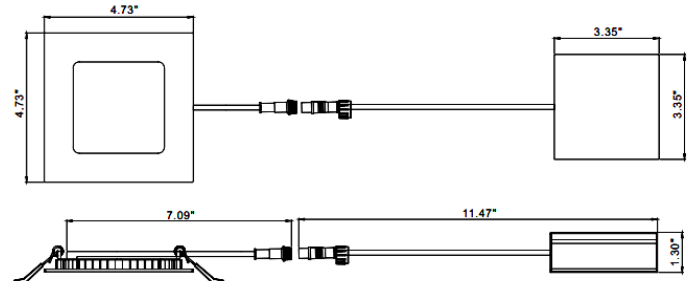

- Voltage: 120VAC
- Wattage: 9W
- Power factor: >0.90
- Efficacy: 70LM/W,72LM/W

HOUSING SPECIFICATIONS:

- 1/4" Thick
- Die-cast Aluminum with white powder coat finish
- Pot light housing is not required even for insulated ceiling
- Junction box 1" thick included with fixture
- Type IC rated: Approved for direct contact with insulation
- Operating temperature: -40°F ~ 104°F
- Lifespan: 50,000 Hrs.
- Air-tight and damp location approved

CERTIFICATIONS: ETL,ES

DIMENSIONS:

1/4"(Thick)

| MODEL | WATTS | VOLTAGE | LUMENS | COLOR TEMP |
|----------|-------|---------|--------|------------|
| SSL4-27K | 9W | 120VAC | 630LM | 2700K |
| SSL4-30 | 9W | 120VAC | 630LM | 3000K |
| SSL4-40K | 9W | 120VAC | 650LM | 4000K |
| SSL4-50K | 9W | 120VAC | 650LM | 5000K |