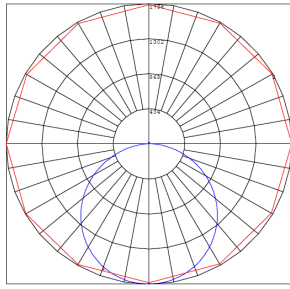

Photometrics: SRC-D48UD-MCTP

BUD Rating: B2-U3-G1