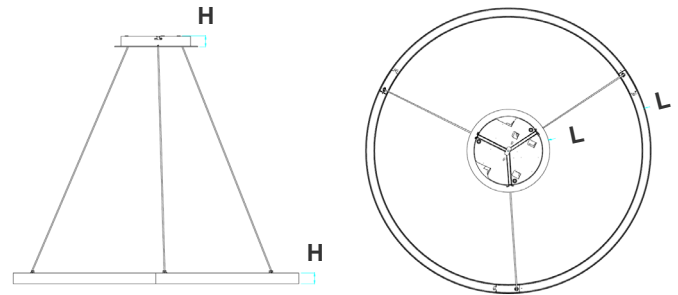

Customer Name: \_\_\_\_\_

Project Name: \_\_\_\_\_

Note: \_\_\_\_\_

Type: \_\_\_\_\_

Canopy Dimension: 13 3/4"(L) x 1 3/4"(H)  
Fixture Dimension: 48"(L) x 1 3/4"(H)

Elevate your space with our High-Output Round Linear Chandelier, featuring versatile up and down lighting capabilities and separate controls for customized ambiance. With its sleek design and powerful illumination, this fixture adds sophistication while providing practical lighting solutions. Experience the perfect blend of style and functionality with Westgate's innovative lighting options.