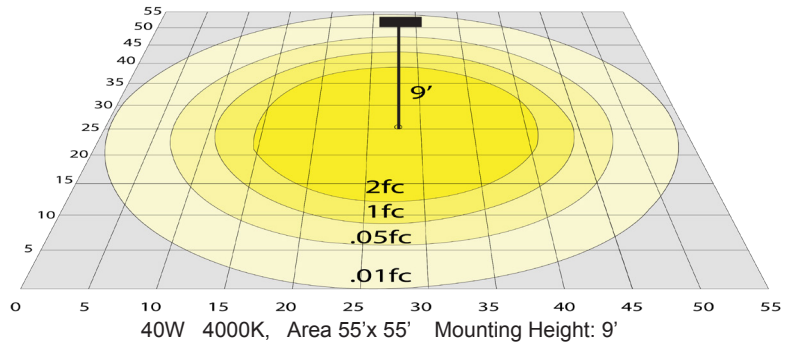

Performance Table: SRC-D48UD-MCTP

MODEL NO.	Wattage	Voltage	Lumens	Color Temp.	BUG Rating	LPW
SRC-D48UD-MCTP	0W	120~277V	0	3000K	B2-U3-G1	75
	60W		4500	3500K		
	80W		6000	4000K		

Sample Ordering

Model   Size   Color Temp.

SRC   -   D48UD   -   MCTP