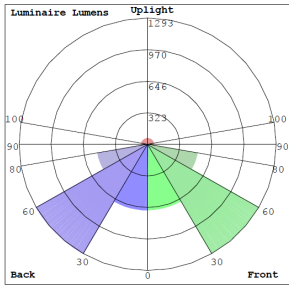

Photometrics: SRC-D48UD-MCTP

BUD Rating: B2-U3-G1