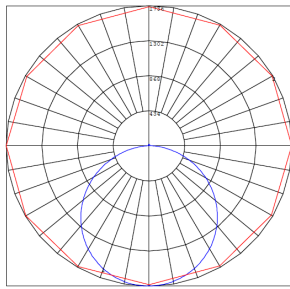

Photometrics: SRC-D48UD-MCTP

BUD Rating: B2-U3-G1