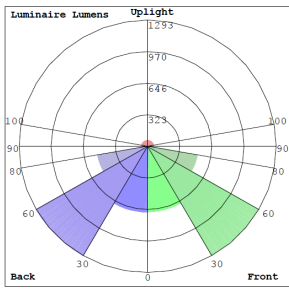

Photometrics: SRC-D48UD-MCTP

BUD Rating: B2-U3-G1