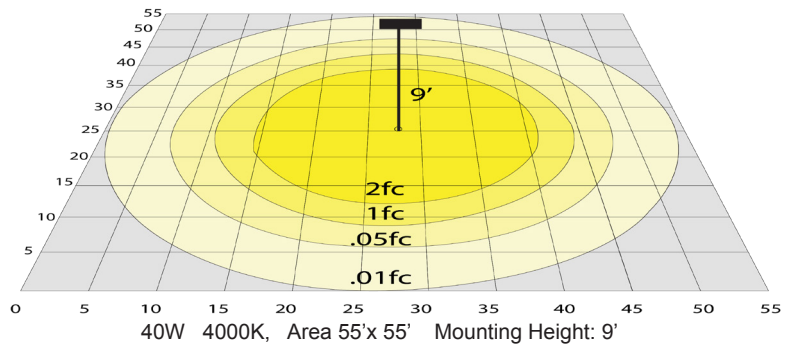

Performance Table: SRC-D48UD-MCTP

MODEL NO.	Wattage	Voltage	Lumens	Color Temp.	BUG Rating	LPW
SRC-D48UD-MCTP	0W	120~277V	0	3000K	B2-U3-G1	75
	60W		5250	3500K		
	80W		6000	4000K		

Sample Ordering

Model   Size   Color Temp.

SRC - D48UD - MCTP