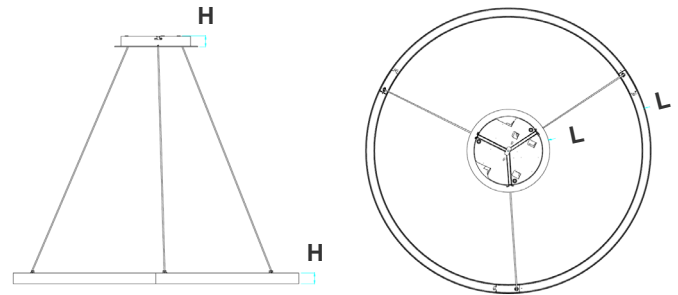

SRC SERIES Commercial Lighting

SRC-D48UD-MCTP

HIGH-OUTPUT ROUND LINEAR CHANDELIER, UP/DOWN LIGHT WITH SEPARATE CONTROLS, POWER AND CCT ADJUSTABLE

MCTP Multi Color Temperature & Multi Power/Wattage (Selectable)

WESTGATE
THE FUTURE IS HERE...AND IT'S QUITE BRIGHT!

Customer Name: _____

Project Name: _____

Note: _____

Type: _____

Canopy Dimension: 13 3/4"(L) x 1 3/4"(H)
Fixture Dimension: 48"(L) x 1 3/4"(H)

Elevate your space with our High-Output Round Linear Chandelier, featuring versatile up and down lighting capabilities and separate controls for customized ambiance. With its sleek design and powerful illumination, this fixture adds sophistication while providing practical lighting solutions. Experience the perfect blend of style and functionality with Westgate's innovative lighting options.

Technical Specifications

Electrical:

- Voltage: 120-277V AC 50/60Hz
- Wattage: 0W/60W/80W (Uplight Switchable)
0W/60W/80W (Downlight Switchable)
- Power Factor: >0.98
- LPW: 75 LM/W

Mechanical:

- Aluminum Housing, Sandy White Finish
- Three 10FT Adjustable Suspension Cables
- Opal Polycarbonate Lens - Direct and Indirect Light
- Operating Temperature: -46°F to 104°F
- IP Rating: IP20
- 5-Year Warranty