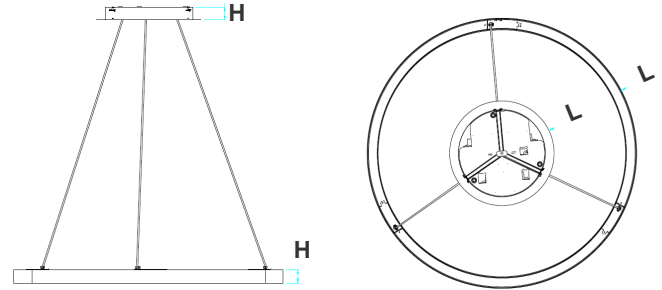

Customer Name: \_\_\_\_\_

Project Name: \_\_\_\_\_

Note: \_\_\_\_\_

Type: \_\_\_\_\_

**Canopy Dimension: 13 3/4" (L) x 1 3/4" (H)**  
**Fixture Dimension: 36" (L) x 1 3/4" (H)**

Elevate your space with our High-Output Round Linear Chandelier, featuring versatile up and down lighting capabilities and separate controls for customized ambiance. With its sleek design and powerful illumination, this fixture adds sophistication while providing practical lighting solutions. Experience the perfect blend of style and functionality with Westgate's innovative lighting options.

### Mechanical:

- Aluminum Housing With Sandy Finish
- Three 10FT Adjustable Suspension Cables
- Opal Polycarbonate Lens - Direct and Indirect Light
- Operating Temperature: -46°F to 104°F
- IP Rating: IP20
- 5-Year Warranty