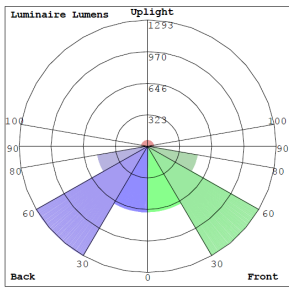

Photometrics: SRC-D36UD-MCTP

BUD Rating: B2-U3-G1