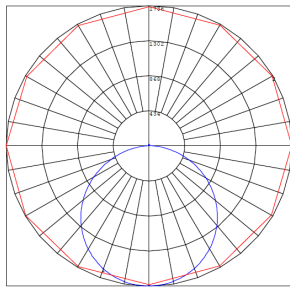

Photometrics: SRC-D36UD-MCTP

BUD Rating: B2-U3-G1