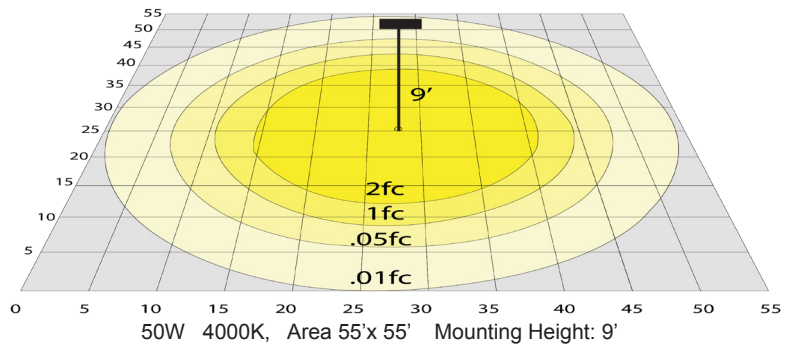

Performance Table: SRC-D36UD-MCTP

MODEL NO.	Wattage	Voltage	Lumens	Color Temp.	BUG Rating	LPW
SRC-D36UD-MCTP	40W	120~277V	3000	3000K	B2-U3-G1	75
	50W		3750	3500K		
	60W		4500	4000K		

Sample Ordering

Model   Size   Color Temp.

SCR   -   D36UD   -   MCTP