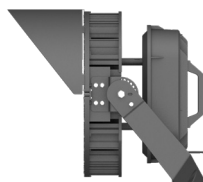

Photometrics: SFX-G7-2100-2400W-45D-50K-480V

Other Views:

Performance Table: SFX-G7-2100-2400W-45D-50K-480V

MODEL NO.	Wattage	Voltage	Lumens	Color Temp.	BUG Rating	LPW
SFX-G7-2100-2400W-45D-50K-480V	2100W 2200W 2300W 2400W	480V	294000LM 308000LM 322000LM 336000LM	5000K	B5-U0-G5	140

Sample Ordering

Model	Style	Min. Watt	Max. Watt	Beam Angle	Color Temp.	Voltage
SFX	- G7	- 2100	- 2400W	- 45D	- 50K	- 480V

Accessory:

Blank = No Option For Accessories
SFX-G7-SF = Slip Fitter Adapter

Accessory:

Other Model: SFX-G7-1400-1700W-45D-50K-480V

Side View