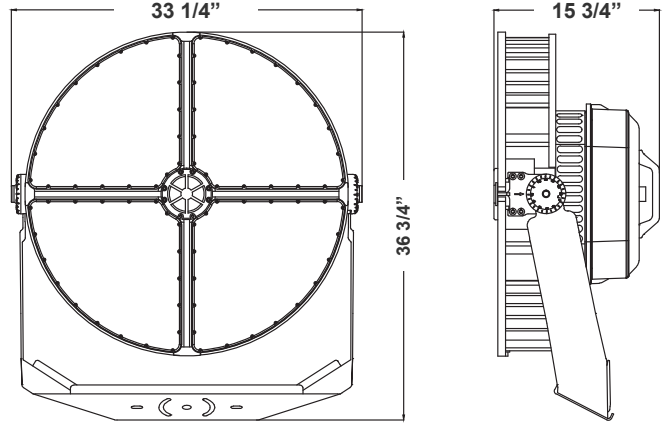

SFX SERIES OUTDOOR LIGHTING

SFX-G7-2100-2400W-45D-50K-480V
GENERATION 7 STADIUM LIGHT

Customer Name: _____

Project Name: _____

Note: _____

Type: _____

36 3/4"(H) x 33 1/4"(W) x 15 3/4"(D)

Ideal for Stadium lighting, Sports fields, parking lots, docks, railway and container yards, Architectural lighting, Industrial and commercial exterior lighting, trade shows, exhibitions.

Features

- Die-Cast Aluminum Housing with Powder Coat Finish (Black)
- 7-year Warranty
- 20KV Lightning Surge Protection

Technical Specifications

Electrical:

- Voltage: 480V
- Wattage: 2100/2200/2300/2400W
- Power Factor: >0.90~0.97
- Efficacy: 140LPW

Mechanical:

- Die-Cast Aluminum Housing with Powder Coat Finish (Black)
- Cord type: 3' SJTW 18/3 AWG Cable
- Half Shroud & U Mounting Bracket Included
- Effective Projected Area (EPA): 1.8 (sq. ft.)
- Operating Temperature: -40°F to 176°F
- IP Rating: IP65, Suitable for Wet Locations
- 7-year Warranty

- 1700W | 255000LM | SFX-G7-1400-1700W-45D-50K-480V

Photometrics: SFX-G7-2100-2400W-45D-50K-480V

BUG Rating: B5-U0-G5

2400W 5000K, Area 300'x 420' Mounting Height: 70'

Other Views:

Shown with shroud

Side View