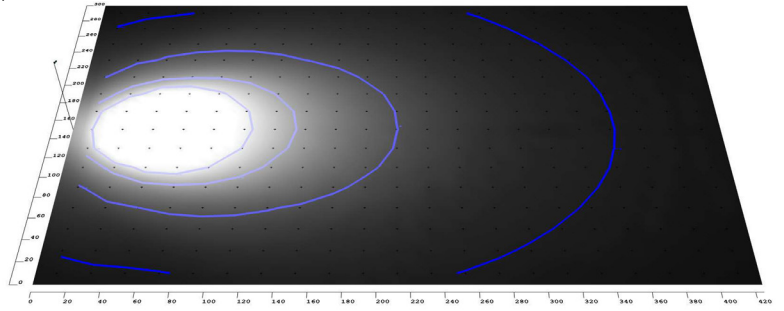

Lighting:

- 20KV Lightning Surge Protection
- Total lumens: 336000LM Max.
- Color Temperatures: 5000K
- Color Rendering Index: CRI ≥ 84
- Rated Life: 70,000 Hrs
- Beam Angle: 45°

Applications:

- Stadium lighting, Sports fields, parking lots, docks, railway and container yards, Architectural lighting, Industrial and commercial exterior lighting, trade shows, exhibitions.

- 1700W | 255000LM | SFX-G7-1400-1700W-45D-50K-480V

Photometrics: SFX-G7-2100-2400W-45D-50K-480V

BUG Rating: B5-U0-G5

2400W 5000K, Area 300'x 420' Mounting Height: 70'

Other Views:

Shown with shroud

Side View