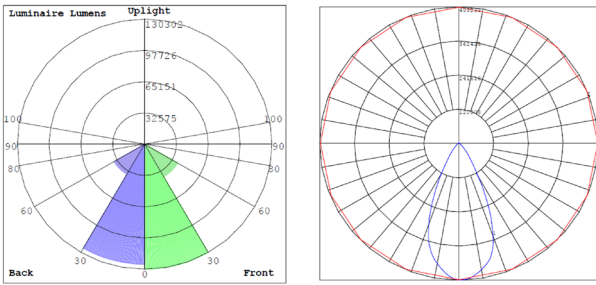

Lighting:

- 20KV Lightning Surge Protection
- Total lumens: 336000LM Max.
- Color Temperatures: 5000K
- Color Rendering Index: CRI ≥ 84
- Rated Life: 70,000 Hrs
- Beam Angle: 45°

Applications:

- Stadium lighting, Sports fields, parking lots, docks, railway and container yards, Architectural lighting, Industrial and commercial exterior lighting, trade shows, exhibitions.

- 1700W | 255000LM | SFX-G7-1400-1700W-45D-50K-480V

Photometrics: SFX-G7-2100-2400W-45D-50K-480V

BUG Rating: B5-U0-G5

2400W 5000K, Area 300'x 420' Mounting Height: 70'

Other Views:

Shown with shroud

Side View