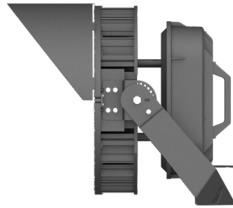

SFX SERIES OUTDOOR LIGHTING

SFX-G7-2100-2400W-45D-50K-480V
GENERATION 7 STADIUM LIGHT

Customer Name: _____

Project Name: _____

Note: _____

Type: _____

36 3/4"(H) x 33 1/4"(W) x 15 3/4"(D)

Ideal for Stadium lighting, Sports fields, parking lots, docks, railway and container yards, Architectural lighting, Industrial and commercial exterior lighting, trade shows, exhibitions.

Mechanical:

- Die-Cast Aluminum Housing with Powder Coat Finish (Black)
- Cord type: 3' SJTW 18/3 AWG Cable
- Half Shroud & U Mounting Bracket Included
- Effective Projected Area (EPA): 1.8 (sq. ft.)
- Operating Temperature: -40°F to 176°F
- IP Rating: IP65, Suitable for Wet Locations
- 7-year Warranty

- 1700W | 255000LM | SFX-G7-1400-1700W-45D-50K-480V

Photometrics: SFX-G7-2100-2400W-45D-50K-480V

BUG Rating: B5-U0-G5

2400W 5000K, Area 300'x 420' Mounting Height: 70'

Other Views:

Shown with shroud

Side View