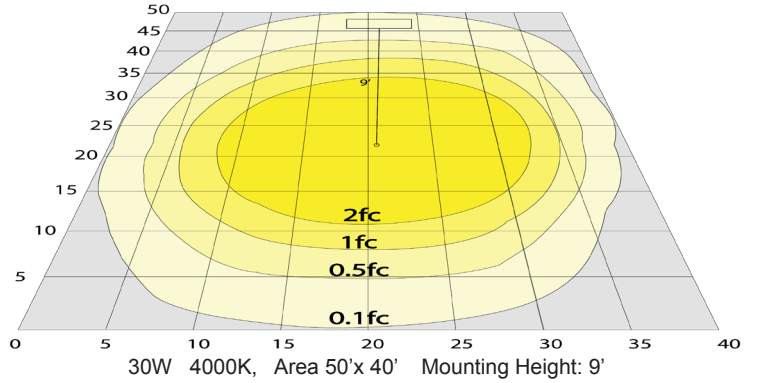

Technical Specifications

Electrical:

- Voltage: 120-277V AC 50/60Hz
- Wattage: 40W/50W/60W
- Power Factor: >0.95
- Total Harmonic Distortion: ≤19 %
- LPW: 116LM/W

Mechanical:

- Aluminum Housing In Gold Sandy Finish
- Two 10FT Adjustable Suspension Cables
- Pendant Mounted
- White Painted Parts Are Treated With A Five-Stage Phosphate Bonding Process And Finished With High Reflectance Baked Enamel
- Opal Polycarbonate Tube Lens - Direct Down Light
- Operating Temperature: -22°F to +104°F
- IP Rating: IP20, Suitable For Damp Location
- 5-Year Warranty

Lighting:

- MCTP: Multi Color Temperature and Power (Selectable, The Switches Are Inside The Canopy)
- Dimmable: 0~10V Dimming
- Total Lumens: 7000LM
- Color Temperatures: 3000K/3500K/4000K
- Color Rendering Index: CRI ≥ 80
- Beam Angle: 115°(H) x 109.6°(V)
- 50,000 Hours Rated Life

Other Models:

- 60W | 7000LM | SFL-4FT-60W-MCTP
- 60W | 7000LM | SFL-4FT-60W-MCTP-GD

Phone: (877) 805-2252 | Fax: (877) 805-2252
www.westgatemfg.com

Photometrics: SFL-4FT-60W-MCTP-GD

BUD Rating: B1-U2-G1

Other Views:

Side View

Front View

Back View

Performance Table: SFL-4FT-60W-MCTP-GD

MODEL NO.	Wattage	Voltage	Lumens	Color Temp.	BUG Rating	LPW
SFL-4FT-60W-MCTP-GD	40W	120~277V	4640	3000K 3500K 4000K	B1-U2-G1	116
	50W		5800			
	60W		7000			