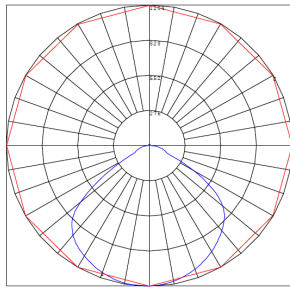

Other Models:

- 60W | 7000LM | SFL-4FT-60W-MCTP
- 60W | 7000LM | SFL-4FT-60W-MCTP-GD

Phone: (877) 805-2252 | Fax: (877) 805-2252
www.westgatemfg.com

Photometrics: SFL-4FT-60W-MCTP-GD

BUD Rating: B1-U2-G1

Other Views:

Side View

Front View

Back View

Performance Table: SFL-4FT-60W-MCTP-GD

MODEL NO.	Wattage	Voltage	Lumens	Color Temp.	BUG Rating	LPW
SFL-4FT-60W-MCTP-GD	40W	120~277V	4640	3000K 3500K 4000K	B1-U2-G1	116
	50W		5800			
	60W		7000			