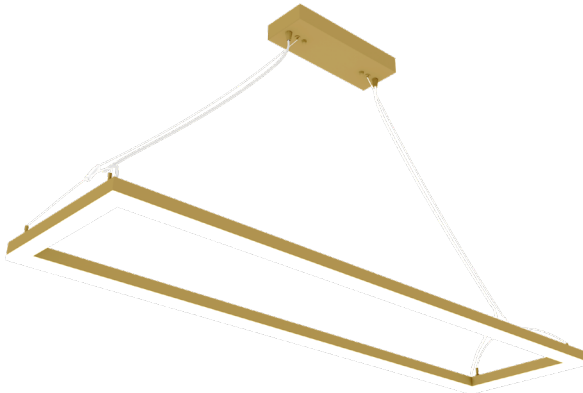

SFL SERIES Commercial Lighting

SFL-4FT-60W-MCTP-GD

POWER & CCT- ADJUSTABLE LED SUSPENDED FRAME FIXTURES,
MCTP Multi Color Temperature & Multi Power/Wattage (Selectable)

WESTGATE
THE FUTURE IS HERE...AND IT'S QUITE BRIGHT!

Customer Name: _____

Project Name: _____

Note: _____

Type: _____

Selection:

Canopy Dimension:

11 4/5"(L) x x 1 1/2"(D) x 5 1/6"(W)

A modern decorative Euro-design suspended light suitable for conference tables, creative offices and department stores.

Features

- LED Superior Architectural Lights
- Opal Polycarbonate Tube Lens - Direct Down Light
- Pendant Mounted
- MCTP: Multi Color Temperature and Power (Selectable, The Switches Are Inside The Canopy)
- 5-Year Warranty
- Aluminum Housing With Sandy White Finish

Technical Specifications

Electrical:

- Voltage: 120-277V AC 50/60Hz
- Wattage: 40W/50W/60W
- Power Factor: >0.95
- Total Harmonic Distortion: ≤19 %
- LPW: 116LM/W

Mechanical:

- Aluminum Housing In Gold Sandy Finish
- Two 10FT Adjustable Suspension Cables
- Pendant Mounted
- White Painted Parts Are Treated With A Five-Stage Phosphate Bonding Process And Finished With High Reflectance Baked Enamel
- Opal Polycarbonate Tube Lens - Direct Down Light
- Operating Temperature: -22°F to +104°F
- IP Rating: IP20, Suitable For Damp Location
- 5-Year Warranty