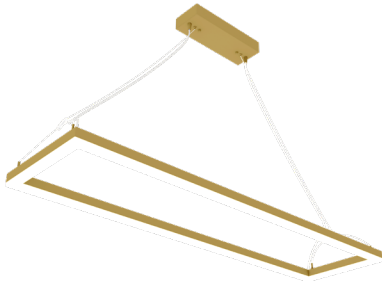

Customer Name: _____

Project Name: _____

Note: _____

Type: _____

Selection:

Canopy Dimension:

11 4/5"(L) x x 1 1/2"(D) x 5 1/6"(W)

A modern decorative Euro-design suspended light suitable for conference tables, creative offices and department stores.

Features

- LED Superior Architectural Lights
- Opal Polycarbonate Tube Lens - Direct Down Light
- Pendant Mounted
- MCTP: Multi Color Temperature and Power (Selectable, The Switches Are Inside The Canopy)
- 5-Year Warranty
- Aluminum Housing With Sandy White Finish

Technical Specifications

Electrical:

- Voltage: 120-277V AC 50/60Hz
- Wattage: 40W/50W/60W
- Power Factor: >0.95
- Total Harmonic Distortion: ≤19 %
- LPW: 116LM/W

Mechanical:

- Aluminum Housing In Gold Sandy Finish
- Two 10FT Adjustable Suspension Cables
- Pendant Mounted
- White Painted Parts Are Treated With A Five-Stage Phosphate Bonding Process And Finished With High Reflectance Baked Enamel
- Opal Polycarbonate Tube Lens - Direct Down Light
- Operating Temperature: -22°F to +104°F
- IP Rating: IP20, Suitable For Damp Location
- 5-Year Warranty

Other Models:

- 60W | 7000LM | SFL-4FT-60W-MCTP
- 60W | 7000LM | SFL-4FT-60W-MCTP-GD

Phone: (877) 805-2252 | Fax: (877) 805-2252
www.westgatemfg.com

Photometrics: SFL-4FT-60W-MCTP-GD

BUD Rating: B1-U2-G1

Other Views: