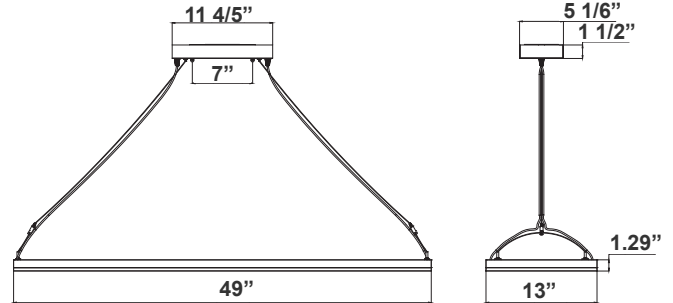

Customer Name: _____

Project Name: _____

Note: _____

Type: _____

Selection:

Canopy Dimension:

11 4/5"(L) x x 1 1/2"(D) x 5 1/6"(W)

A modern decorative Euro-design suspended light suitable for conference tables, creative offices and department stores.

Technical Specifications

Electrical:

- Voltage: 120-277V AC 50/60Hz
- Wattage: 40W/50W/60W
- Power Factor: >0.95
- Total Harmonic Distortion: ≤19 %
- LPW: 116LM/W

Mechanical:

- Aluminum Housing In Gold Sandy Finish
- Two 10FT Adjustable Suspension Cables
- Pendant Mounted
- White Painted Parts Are Treated With A Five-Stage Phosphate Bonding Process And Finished With High Reflectance Baked Enamel
- Opal Polycarbonate Tube Lens - Direct Down Light
- Operating Temperature: -22°F to +104°F
- IP Rating: IP20, Suitable For Damp Location
- 5-Year Warranty