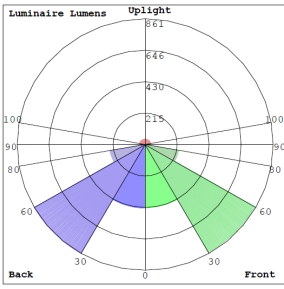

Technical Specifications

Electrical:

- Voltage: 120-277V AC 50/60Hz
- Wattage: 40W/50W/60W
- Power Factor: >0.95
- Total Harmonic Distortion: ≤19 %
- LPW: 116LM/W

Mechanical:

- Aluminum Housing In Gold Sandy Finish
- Two 10FT Adjustable Suspension Cables
- Pendant Mounted
- White Painted Parts Are Treated With A Five-Stage Phosphate Bonding Process And Finished With High Reflectance Baked Enamel
- Opal Polycarbonate Tube Lens - Direct Down Light
- Operating Temperature: -22°F to +104°F
- IP Rating: IP20, Suitable For Damp Location
- 5-Year Warranty

Lighting:

- MCTP: Multi Color Temperature and Power (Selectable, The Switches Are Inside The Canopy)
- Dimmable: 0~10V Dimming
- Total Lumens: 7000LM
- Color Temperatures: 3000K/3500K/4000K
- Color Rendering Index: CRI ≥ 80
- Beam Angle: 115°(H) x 109.6°(V)
- 50,000 Hours Rated Life

Other Models:

- 60W | 7000LM | SFL-4FT-60W-MCTP
- 60W | 7000LM | SFL-4FT-60W-MCTP-GD

Phone: (877) 805-2252 | Fax: (877) 805-2252
www.westgatemfg.com

Photometrics: SFL-4FT-60W-MCTP-GD

BUD Rating: B1-U2-G1

Other Views:

Side View

Front View

Back View

Performance Table: SFL-4FT-60W-MCTP-GD

MODEL NO.	Wattage	Voltage	Lumens	Color Temp.	BUG Rating	LPW
SFL-4FT-60W-MCTP-GD	40W	120~277V	4640	3000K 3500K 4000K	B1-U2-G1	116
	50W		5800			
	60W		7000			