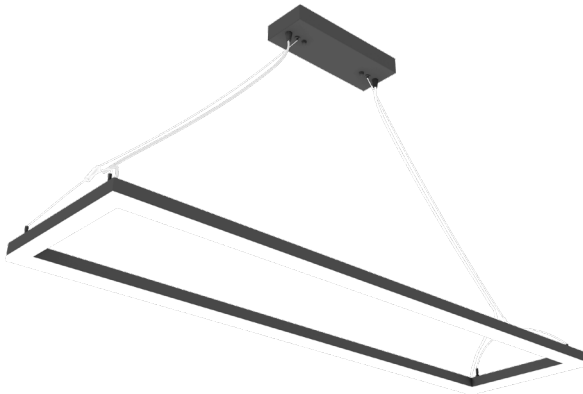

SFL SERIES Commercial Lighting

SFL-4FT-60W-MCTP-BK

POWER & CCT- ADJUSTABLE LED SUSPENDED FRAME FIXTURES,
MCTP Multi Color Temperature & Multi Power/Wattage (Selectable)

WESTGATE
THE FUTURE IS HERE...AND IT'S QUITE BRIGHT!

Customer Name: _____

Project Name: _____

Note: _____

Type: _____

Selection:

Canopy Dimension:
11 4/5"(L) x x 1 1/2"(D) x 5 1/6"(W)

A modern decorative Euro-design suspended light suitable for conference tables, creative offices and department stores.

Features

- LED Superior Architectural Lights
- Opal Polycarbonate Tube Lens - Direct Down Light
- Pendant Mounted
- MCTP: Multi Color Temperature and Power (Selectable, The Switches Are Inside The Canopy)
- 5-Year Warranty
- Aluminum Housing With Sandy White Finish

Technical Specifications

Electrical:

- Voltage: 120-277V AC 50/60Hz
- Wattage: 40W/50W/60W
- Power Factor: >0.95
- Total Harmonic Distortion: ≤19 %
- LPW: 116LM/W

Mechanical:

- Aluminum Housing In Sandy Black Finish
- Two 10FT Adjustable Suspension Cables
- Pendant Mounted
- White Painted Parts Are Treated With A Five-Stage Phosphate Bonding Process And Finished With High Reflectance Baked Enamel
- Opal Polycarbonate Tube Lens - Direct Down Light
- Operating Temperature: -22°F to +104°F
- IP Rating: IP20, Suitable For Damp Location
- 5-Year Warranty