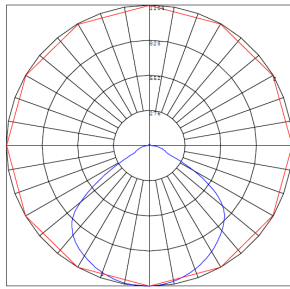

Other Models:

- 60W | 7000LM | SFL-4FT-60W-MCTP
- 60W | 7000LM | SFL-4FT-60W-MCTP-GD

Phone: (877) 805-2252 | Fax: (877) 805-2252
www.westgatemfg.com

WG-04102022

Photometrics: SFL-4FT-60W-MCTP-BK

BUD Rating: B1-U2-G1

Other Views:

Side View

Front View

Back View

Performance Table: SFL-4FT-60W-MCTP-BK

MODEL NO.	Wattage	Voltage	Lumens	Color Temp.	BUG Rating	LPW
SFL-4FT-60W-MCTP-BK	40W	120~277V	4640	3000K 3500K 4000K	B1-U2-G1	116
	50W		5800			
	60W		7000			