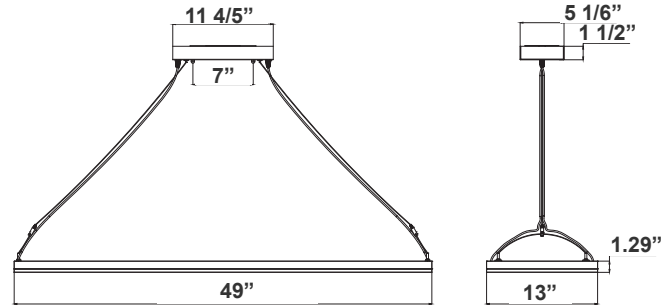

Customer Name: _____

Project Name: _____

Note: _____

Type: _____

Selection:

Canopy Dimension:
11 4/5"(L) x x 1 1/2"(D) x 5 1/6"(W)

A modern decorative Euro-design suspended light suitable for conference tables, creative offices and department stores.

Technical Specifications

Electrical:

- Voltage: 120-277V AC 50/60Hz
- Wattage: 40W/50W/60W
- Power Factor: >0.95
- Total Harmonic Distortion: ≤19 %
- LPW: 116LM/W

Mechanical:

- Aluminum Housing In Sandy Black Finish
- Two 10FT Adjustable Suspension Cables
- Pendant Mounted
- White Painted Parts Are Treated With A Five-Stage Phosphate Bonding Process And Finished With High Reflectance Baked Enamel
- Opal Polycarbonate Tube Lens - Direct Down Light
- Operating Temperature: -22°F to +104°F
- IP Rating: IP20, Suitable For Damp Location
- 5-Year Warranty