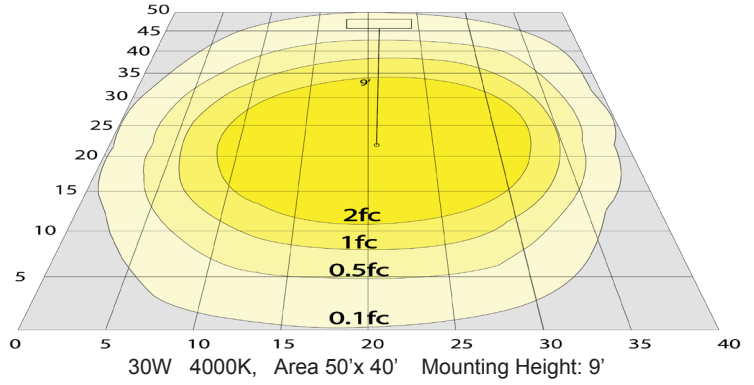

Technical Specifications

Electrical:

- Voltage: 120-277V AC 50/60Hz
- Wattage: 40W/50W/60W
- Power Factor: >0.95
- Total Harmonic Distortion: ≤19 %
- LPW: 116LM/W

Mechanical:

- Aluminum Housing In Sandy Black Finish
- Two 10FT Adjustable Suspension Cables
- Pendant Mounted
- White Painted Parts Are Treated With A Five-Stage Phosphate Bonding Process And Finished With High Reflectance Baked Enamel
- Opal Polycarbonate Tube Lens - Direct Down Light
- Operating Temperature: -22°F to +104°F
- IP Rating: IP20, Suitable For Damp Location
- 5-Year Warranty

Lighting:

- MCTP: Multi Color Temperature and Power (Selectable, The Switches Are Inside The Canopy)
- Dimmable: 0~10V Dimming
- Total Lumens: 7000LM
- Color Temperatures: 3000K/3500K/4000K
- Color Rendering Index: CRI ≥ 80
- Beam Angle: 115°(H) x 109.6°(V)
- 50,000 Hours Rated Life

Other Models:

- 60W | 7000LM | SFL-4FT-60W-MCTP
- 60W | 7000LM | SFL-4FT-60W-MCTP-GD

Phone: (877) 805-2252 | Fax: (877) 805-2252
www.westgatemfg.com

WG-04102022

Photometrics: SFL-4FT-60W-MCTP-BK

BUD Rating: B1-U2-G1

Other Views:

Side View

Front View

Back View

Performance Table: SFL-4FT-60W-MCTP-BK

MODEL NO.	Wattage	Voltage	Lumens	Color Temp.	BUG Rating	LPW
SFL-4FT-60W-MCTP-BK	40W	120~277V	4640	3000K 3500K 4000K	B1-U2-G1	116
	50W		5800			
	60W		7000			