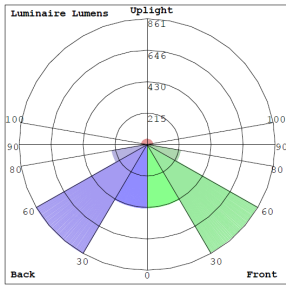

Technical Specifications

Electrical:

- Voltage: 120-277V AC 50/60Hz
- Wattage: 40W/50W/60W
- Power Factor: >0.95
- Total Harmonic Distortion: ≤19 %
- LPW: 116LM/W

Mechanical:

- Aluminum Housing In Sandy Black Finish
- Two 10FT Adjustable Suspension Cables
- Pendant Mounted
- White Painted Parts Are Treated With A Five-Stage Phosphate Bonding Process And Finished With High Reflectance Baked Enamel
- Opal Polycarbonate Tube Lens - Direct Down Light
- Operating Temperature: -22°F to +104°F
- IP Rating: IP20, Suitable For Damp Location
- 5-Year Warranty

Lighting:

- MCTP: Multi Color Temperature and Power (Selectable, The Switches Are Inside The Canopy)
- Dimmable: 0~10V Dimming
- Total Lumens: 7000LM
- Color Temperatures: 3000K/3500K/4000K
- Color Rendering Index: CRI ≥ 80
- Beam Angle: 115°(H) x 109.6°(V)
- 50,000 Hours Rated Life

Other Models:

- 60W | 7000LM | SFL-4FT-60W-MCTP
- 60W | 7000LM | SFL-4FT-60W-MCTP-GD

Phone: (877) 805-2252 | Fax: (877) 805-2252
www.westgatemfg.com

WG-04102022

Photometrics: SFL-4FT-60W-MCTP-BK

BUD Rating: B1-U2-G1

Other Views:

Side View

Front View

Back View

Performance Table: SFL-4FT-60W-MCTP-BK

MODEL NO.	Wattage	Voltage	Lumens	Color Temp.	BUG Rating	LPW
SFL-4FT-60W-MCTP-BK	40W	120~277V	4640	3000K 3500K 4000K	B1-U2-G1	116
	50W		5800			
	60W		7000			