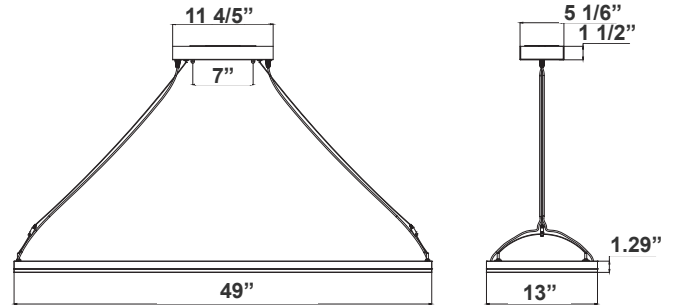

Selection:

Customer Name: _____
Project Name: _____
Note: _____ | Type: _____

Canopy Dimension:
11 4/5"(L) x x 1 1/2"(D) x 5 1/6"(W)

A modern decorative Euro-design suspended light suitable for conference tables, creative offices and department stores.

Technical Specifications

Electrical:

- Voltage: 120-277V AC 50/60Hz
- Wattage: 40W/50W/60W
- Power Factor: >0.95
- Total Harmonic Distortion: ≤19 %
- LPW: 116LM/W

Mechanical:

- Aluminum Housing With Sandy White Finish
- Two 10FT Adjustable Suspension Cables
- Pendant Mounted
- White Painted Parts Are Treated With A Five-Stage Phosphate Bonding Process And Finished With High Reflectance Baked Enamel
- Opal Polycarbonate Tube Lens - Direct Down Light
- Operating Temperature: -22°F to +104°F
- IP Rating: IP20, Suitable For Damp Location
- 5-Year Warranty