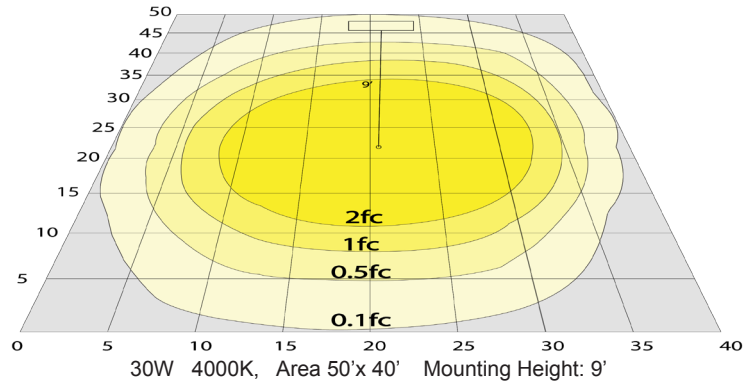

Technical Specifications

Electrical:

- Voltage: 120-277V AC 50/60Hz
- Wattage: 40W/50W/60W
- Power Factor: >0.95
- Total Harmonic Distortion: ≤19 %
- LPW: 116LM/W

Mechanical:

- Aluminum Housing With Sandy White Finish
- Two 10FT Adjustable Suspension Cables
- Pendant Mounted
- White Painted Parts Are Treated With A Five-Stage Phosphate Bonding Process And Finished With High Reflectance Baked Enamel
- Opal Polycarbonate Tube Lens - Direct Down Light
- Operating Temperature: -22°F to +104°F
- IP Rating: IP20, Suitable For Damp Location
- 5-Year Warranty

Lighting:

- MCTP: Multi Color Temperature and Power (Selectable, The Switches Are Inside The Canopy)
- Dimmable: 0~10V Dimming
- Total Lumens: 7000LM
- Color Temperatures: 3000K/3500K/4000K
- Color Rendering Index: CRI ≥ 80
- Beam Angle: 115°(H) x 109.6°(V)
- 50,000 Hours Rated Life

Other Models:

- 60W | 7000LM | SFL-4FT-60W-MCTP-BK • 60W | 7000LM | SFL-4FT-60W-MCTP-GD

Phone: (877) 805-2252 | Fax: (877) 805-2252
www.westgateimg.com

Photometrics: SFL-4FT-60W-MCTP

BUD Rating: B1-U2-G1

Other Views:

Side View

Front View

Back View

Performance Table: SFL-4FT-60W-MCTP

MODEL NO.	Wattage	Voltage	Lumens	Color Temp.	BUG Rating	LPW
SFL-4FT-60W-MCTP	40W	120~277V	4640	3000K 3500K 4000K	B1-U2-G1	116
	50W		5800			
	60W		7000			