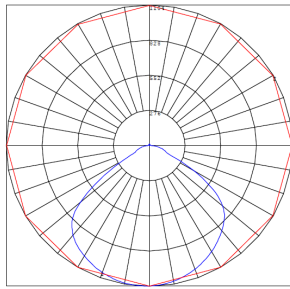

Selection:

Customer Name: _____
Project Name: _____
Note: _____ | Type: _____

Canopy Dimension:
11 4/5"(L) x x 1 1/2"(D) x 5 1/6"(W)

A modern decorative Euro-design suspended light suitable for conference tables, creative offices and department stores.

Other Models:

- 60W | 7000LM | SFL-4FT-60W-MCTP-BK • 60W | 7000LM | SFL-4FT-60W-MCTP-GD

Phone: (877) 805-2252 | Fax: (877) 805-2252
www.westgateimg.com

Photometrics: SFL-4FT-60W-MCTP

BUD Rating: B1-U2-G1

Other Views:

Side View

Front View

Back View

Performance Table: SFL-4FT-60W-MCTP

MODEL NO.	Wattage	Voltage	Lumens	Color Temp.	BUG Rating	LPW
SFL-4FT-60W-MCTP	40W	120~277V	4640	3000K 3500K 4000K	B1-U2-G1	116
	50W		5800			
	60W		7000			