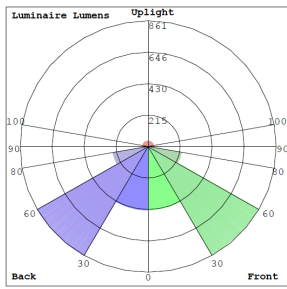

Technical Specifications

Electrical:

- Voltage: 120-277V AC 50/60Hz
- Wattage: 40W/50W/60W
- Power Factor: >0.95
- Total Harmonic Distortion: ≤19 %
- LPW: 116LM/W

Mechanical:

- Aluminum Housing With Sandy White Finish
- Two 10FT Adjustable Suspension Cables
- Pendant Mounted
- White Painted Parts Are Treated With A Five-Stage Phosphate Bonding Process And Finished With High Reflectance Baked Enamel
- Opal Polycarbonate Tube Lens - Direct Down Light
- Operating Temperature: -22°F to +104°F
- IP Rating: IP20, Suitable For Damp Location
- 5-Year Warranty

Lighting:

- MCTP: Multi Color Temperature and Power (Selectable, The Switches Are Inside The Canopy)
- Dimmable: 0~10V Dimming
- Total Lumens: 7000LM
- Color Temperatures: 3000K/3500K/4000K
- Color Rendering Index: CRI ≥ 80
- Beam Angle: 115°(H) x 109.6°(V)
- 50,000 Hours Rated Life

Other Models:

- 60W | 7000LM | SFL-4FT-60W-MCTP-BK • 60W | 7000LM | SFL-4FT-60W-MCTP-GD

Phone: (877) 805-2252 | Fax: (877) 805-2252
www.westgateimg.com

Photometrics: SFL-4FT-60W-MCTP

BUD Rating: B1-U2-G1

Other Views:

Side View

Front View

Back View

Performance Table: SFL-4FT-60W-MCTP

MODEL NO.	Wattage	Voltage	Lumens	Color Temp.	BUG Rating	LPW
SFL-4FT-60W-MCTP	40W	120~277V	4640	3000K 3500K 4000K	B1-U2-G1	116
	50W		5800			
	60W		7000			