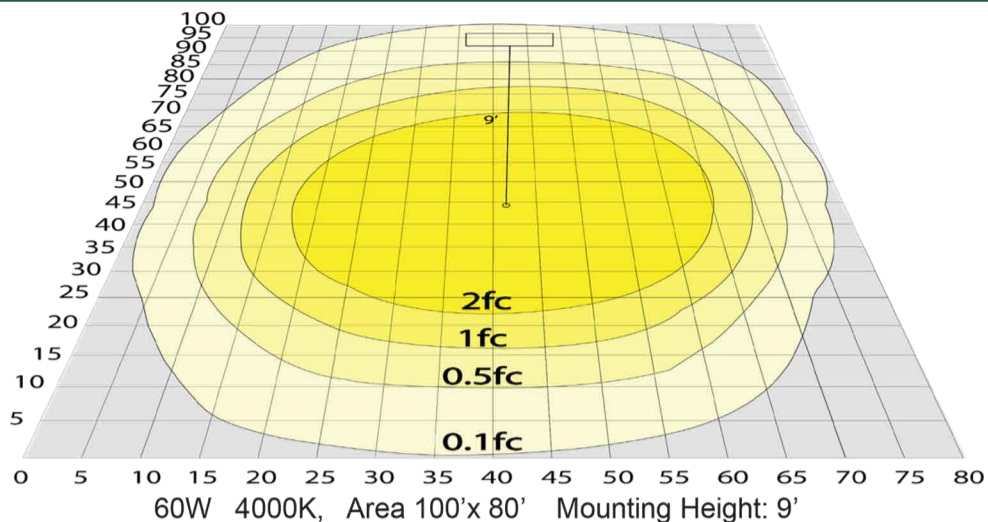

### Lighting:

- MCTP: Multi Color Temperature and Power (Selectable, the switches are inside the Canopy)
- Dimmable: 0~10V Dimming
- Total Lumens: 6300LM
- Color Temperatures: 3000K/3500K/4000K
- Color Rendering Index: CRI ≥ 80
- Beam Angle: 115°(H) x 109.6°(V)
- 50,000 Hours Rated Life

## Other Views:

Side View

Front View

Bottom View