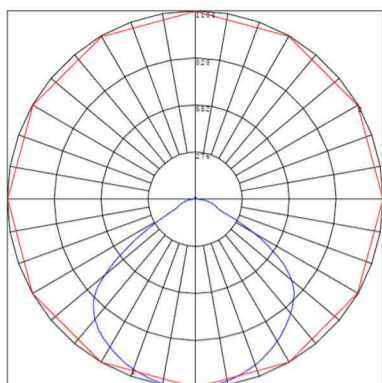

Photometrics: SDTL-4FT-20-30W-MCTP-BK

BUD Rating: B1-U2-G1