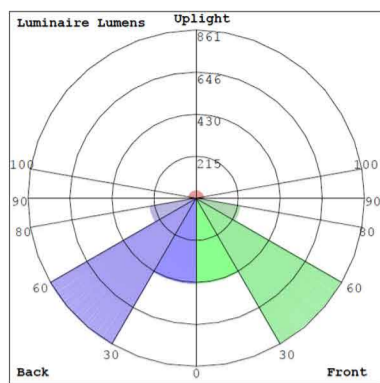

Photometrics: SDTL-4FT-20-30W-MCTP-BK

BUD Rating: B1-U2-G1