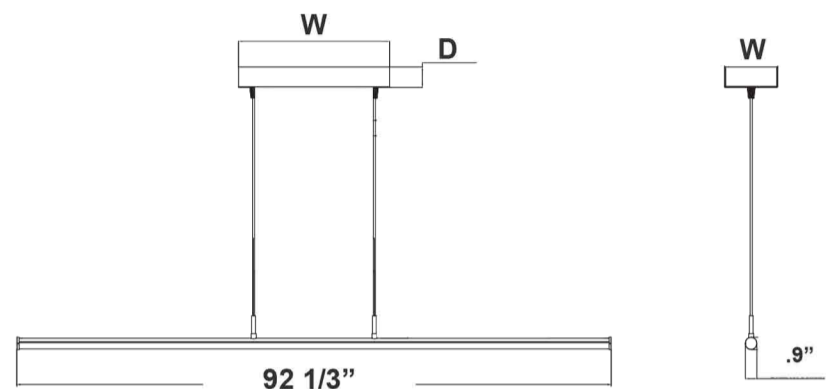

# SDTL SERIES Commercial Lighting

SDTL-8FT-40-60W-MCTP-BK

POWER & CCT- ADJUSTABLE LINEAR TUBE DECORATIVE SUSP. LIGHT

Customer Name: \_\_\_\_\_

Project Name: \_\_\_\_\_

Note: \_\_\_\_\_ | Type: \_\_\_\_\_

Canopy Dimension: 50"(W) x 1.6"(D) x 4 1/5"(W)