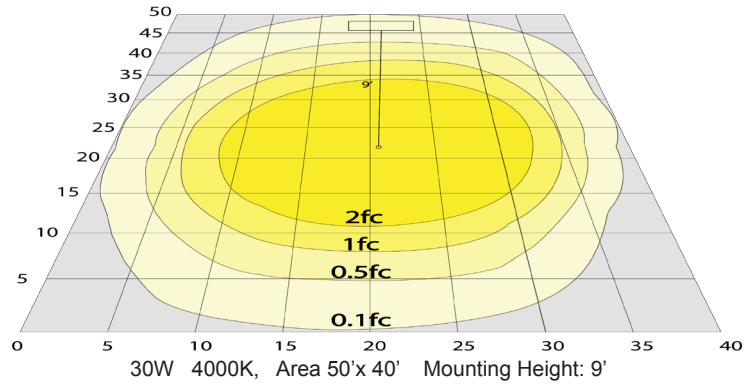

Technical Specifications

Electrical:

- Voltage: 120-277V AC 50/60Hz
- Wattage: 25W/40W/50W
- Power Factor: >0.95
- Total Harmonic Distortion: ≤19 %
- LPW: 105LM/W

Mechanical:

- Aluminum Housing With Sandy White Finish
- Two 10FT Adjustable Suspension Cables
- Pendant Mounted
- White Painted Parts Are Treated With A Five-Stage Phosphate Bonding Process And Finished With High Reflectance Baked Enamel
- Opal Polycarbonate Tube Lens - Direct Down Light
- Operating Temperature: -22°F to +104°F
- IP Rating: IP20, Indoor Use Only
- 5-Year Warranty

Lighting:

- MCTP: Multi Color Temperature and Power (Selectable, The Switches Are Inside The Canopy)
- Dimmable: 0~10V Dimming
- Total Lumens: 5250LM
- Color Temperatures: 3000K/3500K/4000K
- Color Rendering Index: CRI ≥ 80
- Beam Angle: 115°(H) x 109.6°(V)
- 50,000 Hours Rated Life

Other Models:

- 50W | 5250LM | SDTL-6FT-25-50W-MCTP-BK

Phone: (877) 805-2252 | Fax: (877) 805-2252
www.westgatemfg.com

WG-04102022

Photometrics: SDTL-6FT-25-50W-MCTP

BUD Rating: B1-U2-G1

Other Views:

Side View

Front View

Bottom View

Performance Table: SDTL-6FT-25-50W-MCTP

MODEL NO.	Wattage	Voltage	Lumens	Color Temp.	BUG Rating	LPW
SDTL-6FT-25-50W-MCTP	25W	120~277V	2625	3000K 3500K 4000K	B1-U2-G1	105
	40W		4200			
	50W		5250			