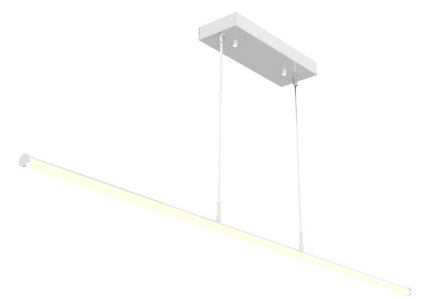

Bottom View

Performance Table: SDTL-6FT-25-50W-MCTP

MODEL NO.	Wattage	Voltage	Lumens	Color Temp.	BUG Rating	LPW
SDTL-6FT-25-50W-MCTP	25W	120~277V	2625	3000K 3500K 4000K	B1-U2-G1	105
	40W		4200			
	50W		5250			

Sample Ordering

Model Size Wattage Wattage Color Temp.

SDTL - 6FT - 25 - 50W - MCTP

Factory-Installed Options:

Blank = No Option For Accessories

OPT-EM-SL1INT = EMERGENCY BACKUP INTERNAL BATTERY

OPT-SEN-2US= ULTRASONIC BI-LEVEL DIMMING

FACTORY-INSTALLED OPTIONS:

OPT-SEN-2US

OPT-EM-SL1INT

Example:

1.SDTL-6FT-25-50W-MCTP (For SDTL 50W MCTP fixture 120-277V)

2.SDTL-6FT-25-50W-MCTP (For SDTL 50W MCTP fixture 120-277V)
OPT-EM-SL1INT (EMERGENCY BACKUP INTERNAL BATTERY)