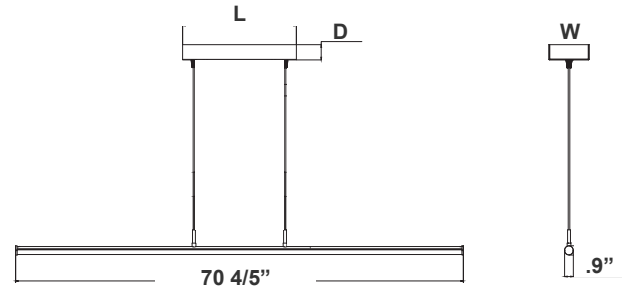

SDTL SERIES Commercial Lighting

SDTL-6FT-25-50W-MCTP
POWER & CCT- ADJUSTABLE LINEAR TUBE DECORATIVE SUSP. LIGHT

WESTGATE
THE FUTURE IS HERE...AND IT'S QUITE BRIGHT!

Customer Name: _____
Project Name: _____
Note: _____ | Type: _____

Canopy Dimension: 11 4/5" (L) x 1.6" (D) x 4 1/5" (W)

A modern decorative Euro-design suspended light suitable for conference tables, creative offices and department stores.

Features

- LED Superior Architectural Lights
- Opal Polycarbonate Tube Lens - Direct Down Light
- Pendant Mounted
- MCTP: Multi Color Temperature and Power (Selectable, The Switches Are Inside The Canopy)
- 5-Year Warranty
- Aluminum Housing With Sandy White Finish

Technical Specifications

Electrical:

- Voltage: 120-277V AC 50/60Hz
- Wattage: 25W/40W/50W
- Power Factor: >0.95
- Total Harmonic Distortion: ≤19 %
- LPW: 105LM/W

Mechanical:

- Aluminum Housing With Sandy White Finish
- Two 10FT Adjustable Suspension Cables
- Pendant Mounted
- White Painted Parts Are Treated With A Five-Stage Phosphate Bonding Process And Finished With High Reflectance Baked Enamel
- Opal Polycarbonate Tube Lens - Direct Down Light
- Operating Temperature: -22°F to +104°F
- IP Rating: IP20, Indoor Use Only
- 5-Year Warranty