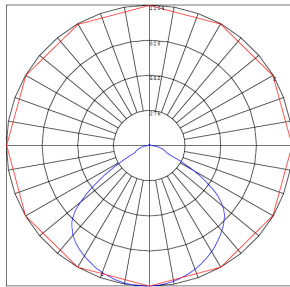

Other Models:

- 50W | 5250LM | SDTL-6FT-25-50W-MCTP-BK

Phone: (877) 805-2252 | Fax: (877) 805-2252
www.westgatemfg.com

WG-04102022

Photometrics: SDTL-6FT-25-50W-MCTP

BUD Rating: B1-U2-G1

Other Views:

Side View

Front View

Bottom View

Performance Table: SDTL-6FT-25-50W-MCTP

MODEL NO.	Wattage	Voltage	Lumens	Color Temp.	BUG Rating	LPW
SDTL-6FT-25-50W-MCTP	25W	120~277V	2625	3000K 3500K 4000K	B1-U2-G1	105
	40W		4200			
	50W		5250			