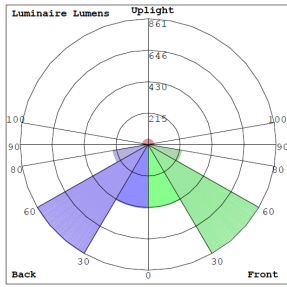

Technical Specifications

Electrical:

- Voltage: 120-277V AC 50/60Hz
- Wattage: 25W/40W/50W
- Power Factor: >0.95
- Total Harmonic Distortion: ≤19 %
- LPW: 105LM/W

Mechanical:

- Aluminum Housing With Sandy White Finish
- Two 10FT Adjustable Suspension Cables
- Pendant Mounted
- White Painted Parts Are Treated With A Five-Stage Phosphate Bonding Process And Finished With High Reflectance Baked Enamel
- Opal Polycarbonate Tube Lens - Direct Down Light
- Operating Temperature: -22°F to +104°F
- IP Rating: IP20, Indoor Use Only
- 5-Year Warranty

Lighting:

- MCTP: Multi Color Temperature and Power (Selectable, The Switches Are Inside The Canopy)
- Dimmable: 0~10V Dimming
- Total Lumens: 5250LM
- Color Temperatures: 3000K/3500K/4000K
- Color Rendering Index: CRI ≥ 80
- Beam Angle: 115°(H) x 109.6°(V)
- 50,000 Hours Rated Life

Other Models:

- 50W | 5250LM | SDTL-6FT-25-50W-MCTP-BK

Phone: (877) 805-2252 | Fax: (877) 805-2252
www.westgatemfg.com

WG-04102022

Photometrics: SDTL-6FT-25-50W-MCTP

BUD Rating: B1-U2-G1

Other Views:

Side View

Front View

Bottom View

Performance Table: SDTL-6FT-25-50W-MCTP

MODEL NO.	Wattage	Voltage	Lumens	Color Temp.	BUG Rating	LPW
SDTL-6FT-25-50W-MCTP	25W	120~277V	2625	3000K 3500K 4000K	B1-U2-G1	105
	40W		4200			
	50W		5250			