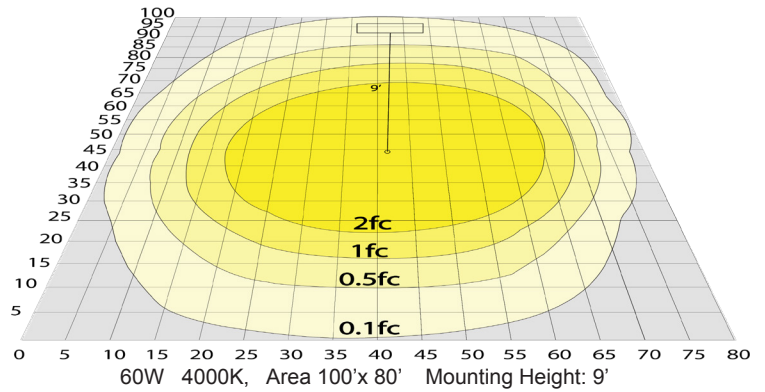

Canopy Dimension: 11 4/5"(L) x 1.6"(D) x 4 1/5"(W)

A modern decorative Euro-design suspended light suitable for conference tables, creative offices and department stores.

Features

- LED Superior Architectural Lights
- Opal Polycarbonate Tube Lens - Direct Down Light, The Fixture Can Be Reversed To Face Up For Indirect Lighting
- Pendant Mounted
- MCTP: Multi Color Temperature and Power (Selectable, The Switches Are Inside The Canopy)
- 5-Year Warranty
- Aluminum Housing With Sandy Black Finish

Lighting:

- MCTP: Multi Color Temperature and Power (Selectable, The Switches Are Inside The Canopy)
- Dimmable: 0~10V Dimming
- Total Lumens: 3150LM
- Color Temperatures: 3000K/3500K/4000K
- MCTP: Multi Color Temperature and Power (Selectable, the switches are inside the Canopy)
- Color Rendering Index: CRI ≥ 80
- Beam Angle: 115°(H) x 109.6°(V)
- 50,000 Hours Rated Life

Other Models:

- 30W | 3150LM | SDTL-4FT-20-30W-MCTP

Phone: (877) 805-2252 | Fax: (877) 805-2252
www.westgatemfg.com

WG-04102022

Photometrics: SDTL-4FT-20-30W-MCTP-BK

BUD Rating: B1-U2-G1

Other Views:

Side View

Front View

Bottom View

Performance Table: SCP-8FT-40-60W-MCTP-BK

MODEL NO.	Wattage	Voltage	Lumens	Color Temp.	BUG Rating	LPW
SDTL-4FT-20-30W-MCTP-BK	20W	120~277V	2100	3000K 3500K 4000K	B1-U2-G1	105
	25W		2625			
	30W		3150			