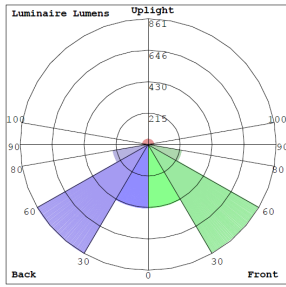

Canopy Dimension: 11 4/5"(L) x 1.6"(D) x 4 1/5"(W)

A modern decorative Euro-design suspended light suitable for conference tables, creative offices and department stores.

Features

- LED Superior Architectural Lights
- Opal Polycarbonate Tube Lens - Direct Down Light, The Fixture Can Be Reversed To Face Up For Indirect Lighting
- Pendant Mounted
- MCTP: Multi Color Temperature and Power (Selectable, The Switches Are Inside The Canopy)
- 5-Year Warranty
- Aluminum Housing With Sandy Black Finish

Lighting:

- MCTP: Multi Color Temperature and Power (Selectable, The Switches Are Inside The Canopy)
- Dimmable: 0~10V Dimming
- Total Lumens: 3150LM
- Color Temperatures: 3000K/3500K/4000K
- MCTP: Multi Color Temperature and Power (Selectable, the switches are inside the Canopy)
- Color Rendering Index: CRI ≥ 80
- Beam Angle: 115°(H) x 109.6°(V)
- 50,000 Hours Rated Life

Other Models:

- 30W | 3150LM | SDTL-4FT-20-30W-MCTP

Phone: (877) 805-2252 | Fax: (877) 805-2252
www.westgatemfg.com

WG-04102022

Photometrics: SDTL-4FT-20-30W-MCTP-BK

BUD Rating: B1-U2-G1

Other Views:

Side View

Front View

Bottom View

Performance Table: SCP-8FT-40-60W-MCTP-BK

MODEL NO.	Wattage	Voltage	Lumens	Color Temp.	BUG Rating	LPW
SDTL-4FT-20-30W-MCTP-BK	20W	120~277V	2100	3000K 3500K 4000K	B1-U2-G1	105
	25W		2625			
	30W		3150			