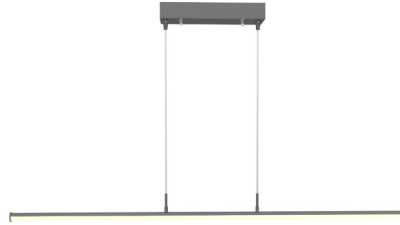

Canopy Dimension: 11 4/5"(L) x 1.6"(D) x 4 1/5"(W)

A modern decorative Euro-design suspended light suitable for conference tables, creative offices and department stores.

Features

- LED Superior Architectural Lights
- Opal Polycarbonate Tube Lens - Direct Down Light, The Fixture Can Be Reversed To Face Up For Indirect Lighting
- Pendant Mounted
- MCTP: Multi Color Temperature and Power (Selectable, The Switches Are Inside The Canopy)
- 5-Year Warranty
- Aluminum Housing With Sandy Black Finish

Technical Specifications

Electrical:

- Voltage: 120-277V AC 50/60Hz
- Wattage: 20W/25W/30W
- Power Factor: >0.95
- Total Harmonic Distortion: ≤19 %
- LPW: 105LM/W

Mechanical:

- Aluminum Housing With Sandy Black Finish
- Two 10FT Adjustable Suspension Cables
- Pendant Mounted
- Black Painted Parts Are Treated With A Five-Stage Phosphate Bonding Process And Finished With High Reflectance Baked Enamel
- Opal Polycarbonate Tube Lens - Direct Down Light
- Operating Temperature: -22°F to +104°F
- IP Rating: IP20, Suitable for damp location
- 5-Year Warranty

Other Models:

- 30W | 3150LM | SDTL-4FT-20-30W-MCTP

Phone: (877) 805-2252 | Fax: (877) 805-2252
www.westgatemfg.com

WG-04102022

Photometrics: SDTL-4FT-20-30W-MCTP-BK

BUD Rating: B1-U2-G1

Other Views:

Side View