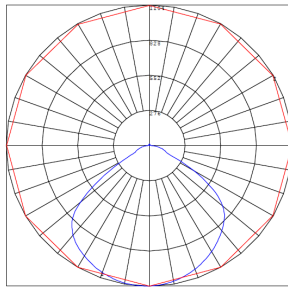

Other Models:

- 30W | 3150LM | SDTL-4FT-20-30W-MCTP

Phone: (877) 805-2252 | Fax: (877) 805-2252
www.westgatemfg.com

WG-04102022

Photometrics: SDTL-4FT-20-30W-MCTP-BK

BUD Rating: B1-U2-G1

Other Views:

Side View