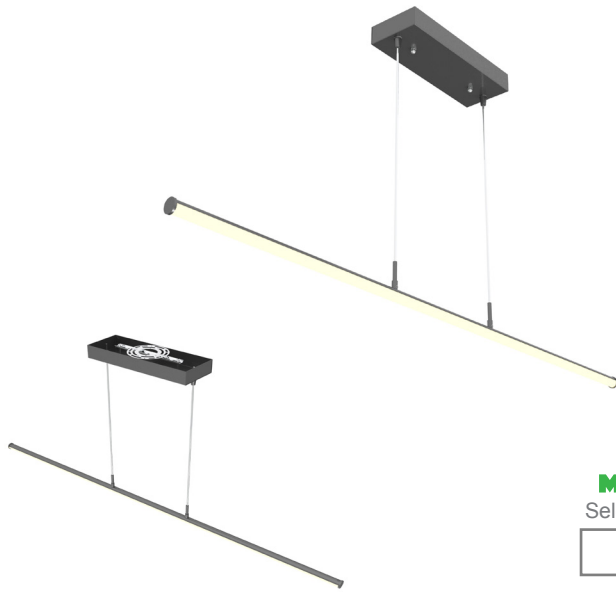

SDTL SERIES Commercial Lighting

SDTL-4FT-20-30W-MCTP-BK
POWER & CCT- ADJUSTABLE LINEAR TUBE DECORATIVE SUSP. LIGHT

WESTGATE
THE FUTURE IS HERE...AND IT'S QUITE BRIGHT!

Customer Name: _____
Project Name: _____
Note: _____ | Type: _____

Canopy Dimension: 11 4/5"(L) x 1.6"(D) x 4 1/5"(W)

A modern decorative Euro-design suspended light suitable for conference tables, creative offices and department stores.

Features

- LED Superior Architectural Lights
- Opal Polycarbonate Tube Lens - Direct Down Light, The Fixture Can Be Reversed To Face Up For Indirect Lighting
- Pendant Mounted
- MCTP: Multi Color Temperature and Power (Selectable, The Switches Are Inside The Canopy)
- 5-Year Warranty
- Aluminum Housing With Sandy Black Finish

Technical Specifications

Electrical:

- Voltage: 120-277V AC 50/60Hz
- Wattage: 20W/25W/30W
- Power Factor: >0.95
- Total Harmonic Distortion: ≤19 %
- LPW: 105LM/W

Mechanical:

- Aluminum Housing With Sandy Black Finish
- Two 10FT Adjustable Suspension Cables
- Pendant Mounted
- Black Painted Parts Are Treated With A Five-Stage Phosphate Bonding Process And Finished With High Reflectance Baked Enamel
- Opal Polycarbonate Tube Lens - Direct Down Light
- Operating Temperature: -22°F to +104°F
- IP Rating: IP20, Suitable for damp location
- 5-Year Warranty