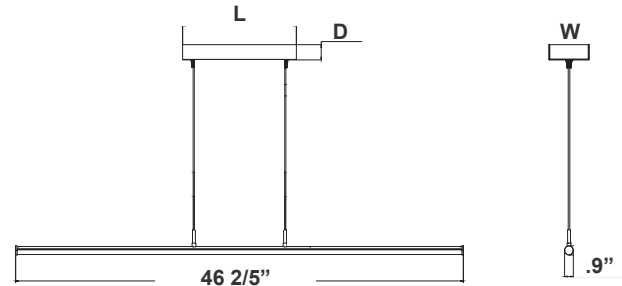

SDTL SERIES Commercial Lighting

SDTL-4FT-20-30W-MCTP-BK
POWER & CCT- ADJUSTABLE LINEAR TUBE DECORATIVE SUSP. LIGHT

WESTGATE
THE FUTURE IS HERE...AND IT'S QUITE BRIGHT!

Customer Name: _____
Project Name: _____
Note: _____ | Type: _____

Canopy Dimension: 11 4/5"(L) x 1.6"(D) x 4 1/5"(W)

A modern decorative Euro-design suspended light suitable for conference tables, creative offices and department stores.

Features

- LED Superior Architectural Lights
- Opal Polycarbonate Tube Lens - Direct Down Light, The Fixture Can Be Reversed To Face Up For Indirect Lighting
- Pendant Mounted
- MCTP: Multi Color Temperature and Power (Selectable, The Switches Are Inside The Canopy)
- 5-Year Warranty
- Aluminum Housing With Sandy Black Finish

Technical Specifications

Electrical:

- Voltage: 120-277V AC 50/60Hz
- Wattage: 20W/25W/30W
- Power Factor: >0.95
- Total Harmonic Distortion: ≤19 %
- LPW: 105LM/W

Mechanical:

- Aluminum Housing With Sandy Black Finish
- Two 10FT Adjustable Suspension Cables
- Pendant Mounted
- Black Painted Parts Are Treated With A Five-Stage Phosphate Bonding Process And Finished With High Reflectance Baked Enamel
- Opal Polycarbonate Tube Lens - Direct Down Light
- Operating Temperature: -22°F to +104°F
- IP Rating: IP20, Suitable for damp location
- 5-Year Warranty