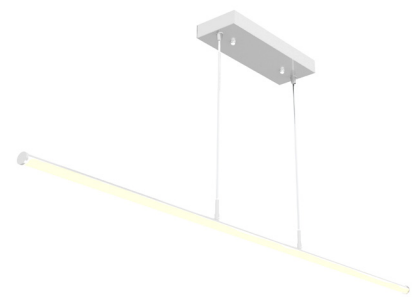

Canopy Dimension: 11 4/5"(L) x x 1.6"(D) x 4 1/5"(W)

A modern decorative Euro-design suspended light suitable for conference tables, creative offices and department stores.

### Mechanical:

- Aluminum Housing With Sandy White Finish
- Two 10FT Adjustable Suspension Cables
- Pendant Mounted
- White Painted Parts Are Treated With A Five-Stage Phosphate Bonding Process And Finished With High Reflectance Baked Enamel
- Opal Polycarbonate Tube Lens - Direct Down Light
- Operating Temperature: -22°F to +104°F
- IP Rating: IP20, Indoor use only
- 5-Year Warranty

## Other Views:

Side View

Front View

Bottom View