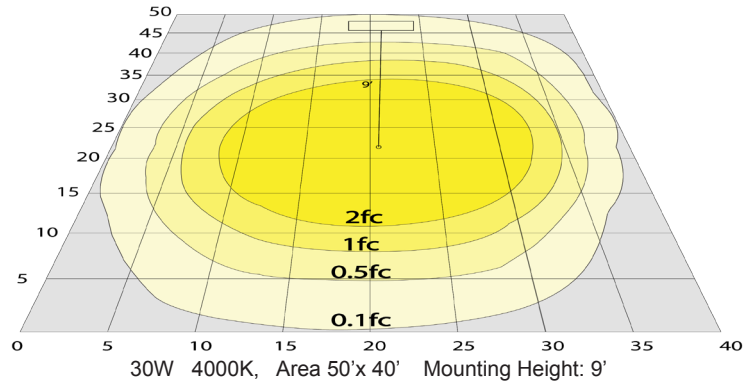

### Lighting:

- MCTP: Multi Color Temperature and Power (Selectable, The Switches Are Inside The Canopy)
- Dimmable: 0~10V Dimming
- Total Lumens: 3150LM
- Color Temperatures: 3000K/3500K/4000K
- Color Rendering Index: CRI ≥ 80
- Beam Angle: 115°(H) x 109.6°(V)
- 50,000 Hours Rated Life

## Photometrics: SDTL-4FT-20-30W-MCTP

BUD Rating: B1-U2-G1

## Other Views:

Side View

Front View

Bottom View