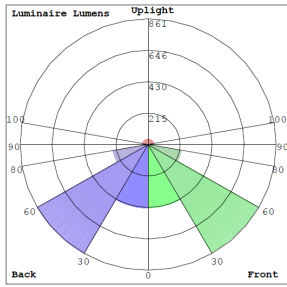

Photometrics: SDTL-4FT-20-30W-MCTP

BUD Rating: B1-U2-G1