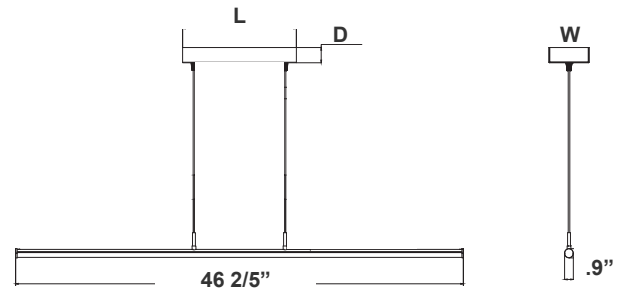

# SDTL SERIES Commercial Lighting

SDTL-4FT-20-30W-MCTP  
POWER & CCT- ADJUSTABLE LINEAR TUBE DECORATIVE SUSP. LIGHT

**WESTGATE**  
THE FUTURE IS HERE...AND IT'S QUITE BRIGHT!

Customer Name: \_\_\_\_\_  
Project Name: \_\_\_\_\_  
Note: \_\_\_\_\_ | Type: \_\_\_\_\_

Canopy Dimension: 11 4/5"(L) x x 1.6"(D) x 4 1/5"(W)

A modern decorative Euro-design suspended light suitable for conference tables, creative offices and department stores.