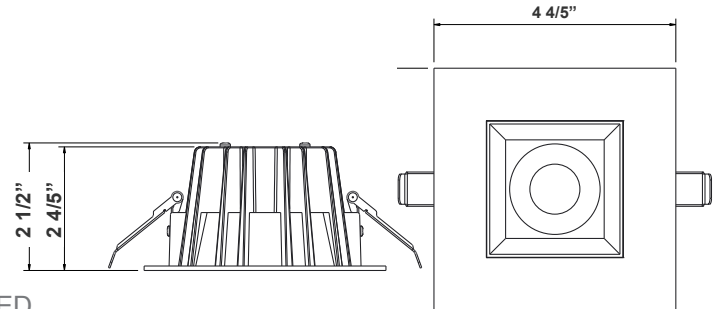

Customer Name: _____

Project Name: _____

Note: _____

Type: _____

4 4/5" (D) x 2 1/2" (H)

LED DOWNLIGHTS (SMOOTH and BAFFLE TRIM) - 4" LED Anti-glare Downlight Comes Complete With An External Driver In a Junction Box. Commercial Grade Quality With Architectural Design