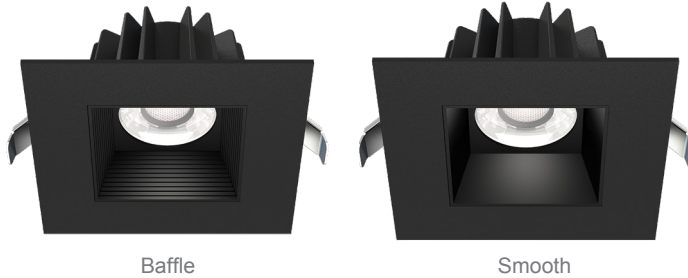

# SDL4S SERIES RESIDENTIAL LIGHTING

**SDL4S-SB-MCT5-BK**  
4" LED SNAP-IN RECESSED LIGHTS SMOOTH AND BAFFLE TRIMS INCL.

**MCT5** Multi Color Temperature (Selectable)

Customer Name: \_\_\_\_\_

Project Name: \_\_\_\_\_

Note: \_\_\_\_\_

Type: \_\_\_\_\_

LED DOWNLIGHTS (SMOOTH and BAFFLE TRIM) - 4" LED Anti-glare Downlight Comes Complete With An External Driver In a Junction Box. Commercial Grade Quality With Architectural Design

### Mechanical:

- 1-1/4" Thick
- Smooth Trim, Baffle Trim Insert Included.
- Up to 9 AWG 18 Wires
- Durable, Die-Cast Aluminum Alloy For Optimal Heat Dissipation
- Junction box Included, Install Directly in Insulated Ceilings (IC) Without Any Thermal Housing
- Maximum Ambient Temperature: -40°F to 104°F
- Damp Location
- 5-Year Warranty

### Applications:

- LED recessed trims have been designed to be a flexible lighting solution for new construction applications, Ideal for closets, storage areas, attics, corridors, or general lighting solutions for residential and commercial applications