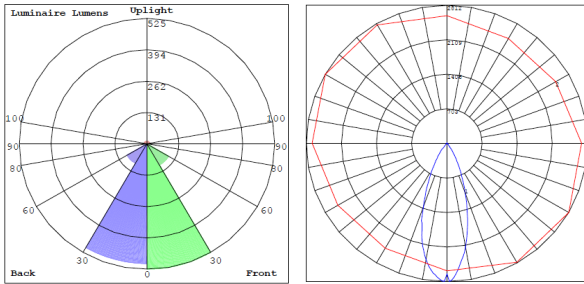

Photometrics: SDL4S-SB-MCT5-BK

BUG Rating: B2-U2-G0