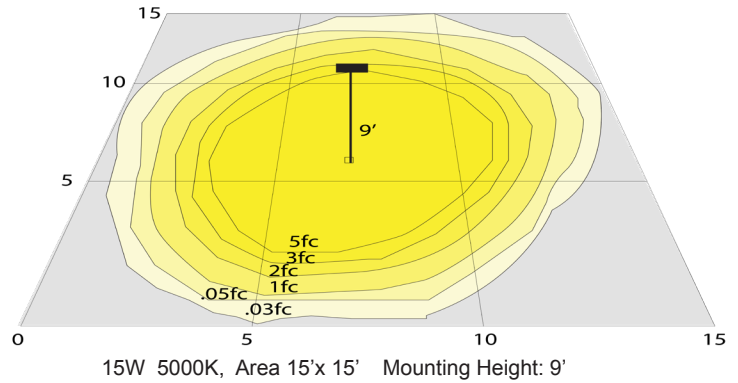

Other Models:

- 15W | 1350LM | RDL4S-SB-MCT5-BK

Phone: (877) 805-2252 | Fax: (877) 805-2252
www.westgatemfg.com

WG-03212023

Photometrics: SDL4S-SB-MCT5-BK

BUG Rating: B2-U2-G0

Other Views:

Side View

Baffle Front View

Smooth Front View

Junction box 1-1/4" thick included with fixtures
Back View

Performance Table: SDL4S-SB-MCT5-WH

MODEL NO.	Wattage	Voltage	Lumens	Color Temp.	BUG Rating	LPW
SDL4S-SB-MCT5-BK	15W	120V	1350LM	2700K	B2-U2-G0	90
				3000K		
				3500K		
				4000K		
				5000K		