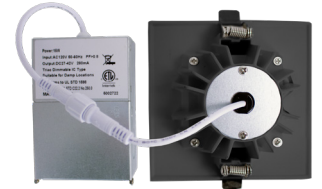

## Other Views:

Side View

Baffle Front View

Smooth Front View

Junction box 1-1/4" thick included with fixtures  
Back View