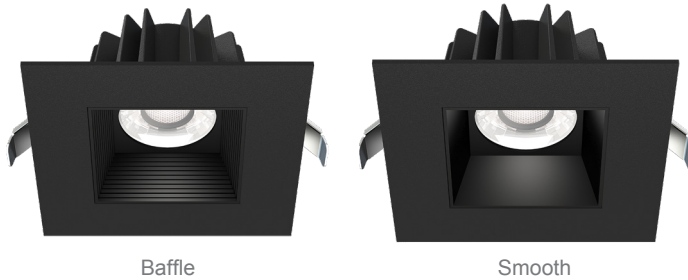

SDL4S SERIES RESIDENTIAL LIGHTING

WESTGATE
THE FUTURE IS HERE...AND IT'S QUITE BRIGHT!

SDL4S-SB-MCT5-BK
4" LED SNAP-IN RECESSED LIGHTS SMOOTH AND BAFFLE TRIMS INCL.

MCT5 Multi Color Temperature (Selectable)

Customer Name: _____

Project Name: _____

Note: _____

Type: _____

4 4/5" (D) x 2 1/2" (H)

LED DOWNLIGHTS (SMOOTH and BAFFLE TRIM) - 4" LED Anti-glare Downlight Comes Complete With An External Driver In a Junction Box. Commercial Grade Quality With Architectural Design

Electrical:

- Voltage: 120V AC
- Output Voltage: 36VDC
- Power Factor: >0.90
- Wattage: 15W
- Efficacy: 90 LPW
- Total Harmonic Distortion: ≤15 %

Mechanical:

- 1-1/4" Thick
- Smooth Trim, Baffle Trim Insert Included.
- Up to 9 AWG18 Wires
- Durable, Die-Cast Aluminum Alloy For Optimal Heat Dissipation
- Junction box Included, Install Directly in Insulated Ceilings (IC) Without Any Thermal Housing
- Maximum Ambient Temperature: -40°F to 104°F
- Damp Location
- 5-Year Warranty

Applications:

- LED recessed trims have been designed to be a flexible lighting solution for new construction applications, Ideal for closets, storage areas, attics, corridors, or general lighting solutions for residential and commercial applications