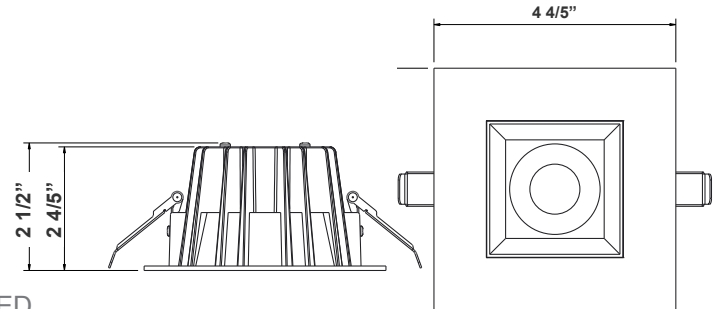

SDL4S SERIES RESIDENTIAL LIGHTING

SDL4S-SB-MCT5-BK
4" LED SNAP-IN RECESSED LIGHTS SMOOTH AND BAFFLE TRIMS INCL.

MCT5 Multi Color Temperature (Selectable)

Customer Name: _____

Project Name: _____

Note: _____

Type: _____

LED DOWNLIGHTS (SMOOTH and BAFFLE TRIM) - 4" LED Anti-glare Downlight Comes Complete With An External Driver In a Junction Box. Commercial Grade Quality With Architectural Design

Features

- Smooth Trim, Baffle Trim Insert Included. Multi CCT (Selectable Switch on the Back of the driver)
- 5-Year Warranty
- Durable, Die-Cast Aluminum Alloy For Optimal Heat Dissipation

Technical Specifications

Electrical:

- Voltage: 120V AC
- Output Voltage: 36VDC
- Power Factor: >0.90
- Wattage: 15W
- Efficacy: 90 LPW
- Total Harmonic Distortion: ≤15 %

Mechanical:

- 1-1/4" Thick
- Smooth Trim, Baffle Trim Insert Included.
- Up to 9 AWG 18 Wires
- Durable, Die-Cast Aluminum Alloy For Optimal Heat Dissipation
- Junction box Included, Install Directly in Insulated Ceilings (IC) Without Any Thermal Housing
- Maximum Ambient Temperature: -40°F to 104°F
- Damp Location
- 5-Year Warranty

Lighting:

- Multi CCT (Selectable Switch on the Back of the driver)
- Dimming: Dimmable Down to 10% Using a Standard TRIAC LED Dimmer
- Can Rotate after Installation to Align
- LED: High Brightness COB LED
- Optics: White Translucent Acrylic
- Total Lumens: 1350LM
- Color Temperatures: 2700K/ 3000K/ 3500K/ 4000K/ 5000K
- Color Rendering Index: CRI ≥ 90
- Beam Angle: 36°
- Rated Life: 50,000 hrs

Applications:

- LED recessed trims have been designed to be a flexible lighting solution for new construction applications, Ideal for closets, storage areas, attics, corridors, or general lighting solutions for residential and commercial applications

Other Models:

- 15W | 1350LM | RDL4S-SB-MCT5-BK