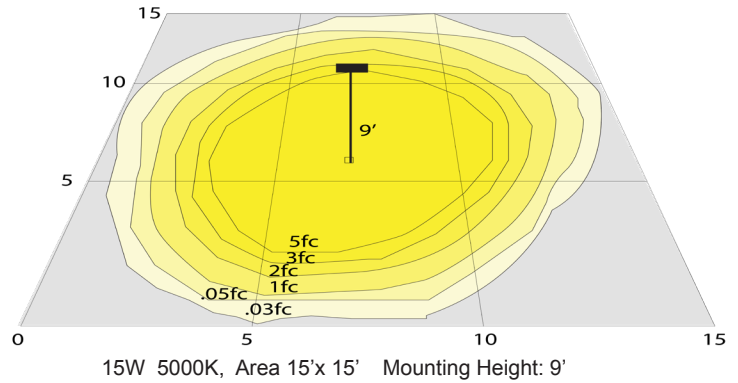

## Other Views:

Side View

Baffle Front View

Smooth Front View

Junction box 1-1/4" thick included with fixtures  
Back View