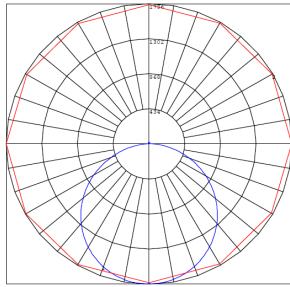

Photometrics: SCXCF-D48UD-MCTP4

BUD Rating: B2-U3-G1