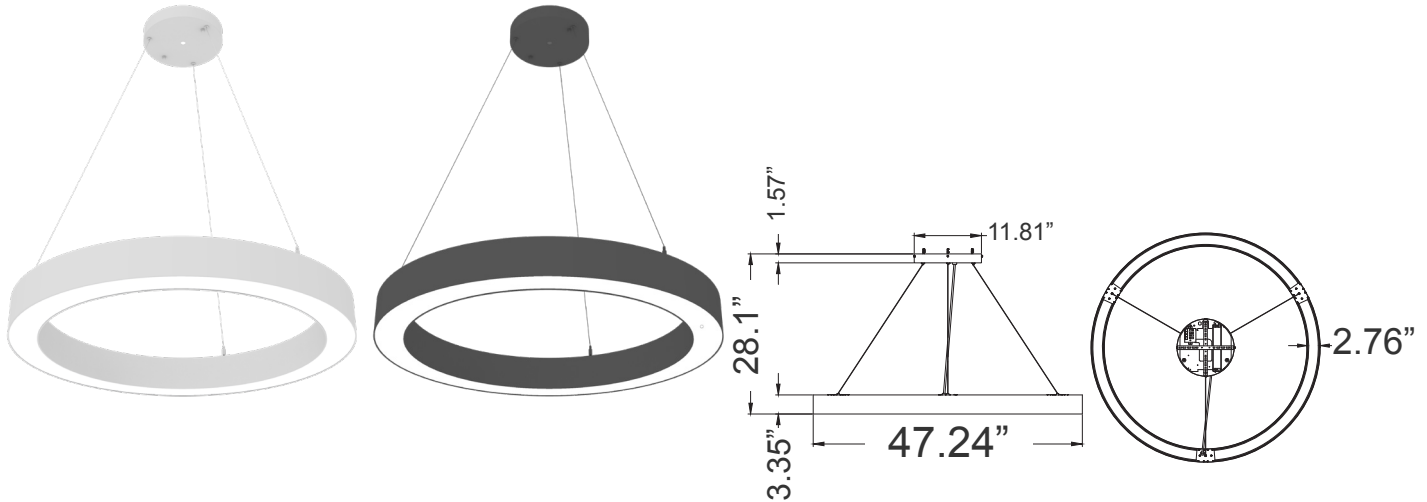

SCXCF SERIES Commercial Lighting

SCXCF-D48UD-MCTP4

SCXCF-D48UD-MCTP4-BK

FULL CIRCLE 10FT CHANDELIER, UP & DOWN RATIO

ADJUSTABLE WITH CANOPY & CABLE

MCTP Multi Color Temperature & Multi Power/Wattage (Selectable)

WESTGATE
THE FUTURE IS HERE...AND IT'S QUITE BRIGHT!

Customer Name: _____

Project Name: _____

Note: _____

Type: _____

The Full Circle 10FT Chandelier features a sleek, modern circular design with up and down light ratio adjustability, allowing you to customize the ambiance for any space. Suspended by durable cables and complete with an integrated canopy, this statement fixture combines elegance and functionality—perfect for grand foyers, commercial lobbies, or high-ceiling interiors.

Canopy Dimension: 11.81"(W) x 1.57"(H)
Fixture Dimension: 47.24"(L) x 3.35"(H)

Features

- LED Superior Architectural Lights
- Aluminum Housing, White and Black Finish
- Pendant mount
- MCTP: Multi Color Temperature and Power (Selectable, The Switches Are Inside The Canopy)
- 5-Year Warranty

Technical Specifications

Electrical:

- Voltage: 120-277V AC 50/60Hz
- Wattage: 80W/90W/100W
- LPW: 100 LM/W

Mechanical:

- Aluminum Housing, White and Black Finish
- Three 10FT Adjustable Suspension Cables
- Opal Polycarbonate Lens - Direct and Indirect Light
- Operating Temperature: -46°F to 104°F
- IP Rating: IP20
- 5-Year Warranty