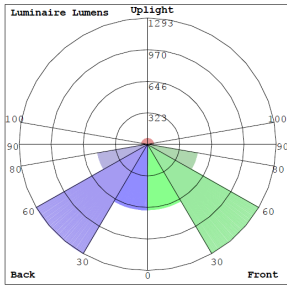

Photometrics: SCXCF-D48UD-MCTP4

BUD Rating: B2-U3-G1