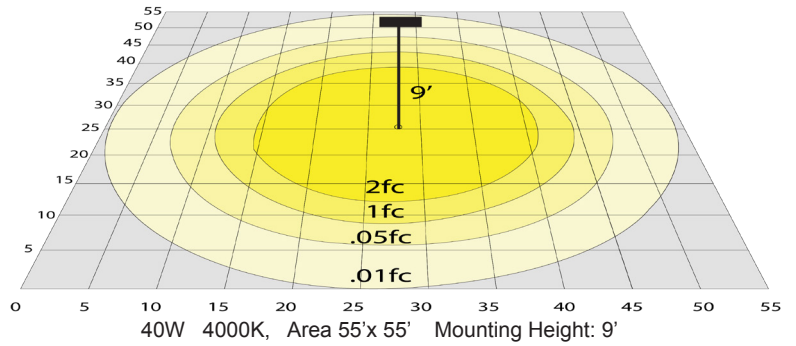

40W 4000K, Area 55' x 55' Mounting Height: 9'