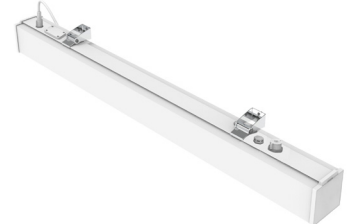

Back View

Performance Table: SCX4-IP66-SUS-8FT-80-160W-MCTP

MODEL NO.	Wattage	Voltage	Lumens	Color Temp.	BUG Rating	LPW
SCX4-IP66-SUS-8FT-80-160W-MCTP	80W 120W 160	120~277V	8400LM 12600LM 16800LM	3500K 4000K 5000K	B2-U3-G1	105