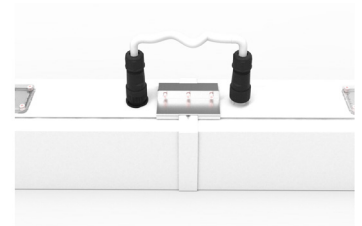

WG-01172023

**Photometrics:** SCX4-IP66-SUS-8FT-80-160W-MCTP

BUD Rating: B2-U3-G1

80W, 4000K Area 55'x 110' Mounting Height: 9'

**Other Views:**

Side View

Front View

Back View