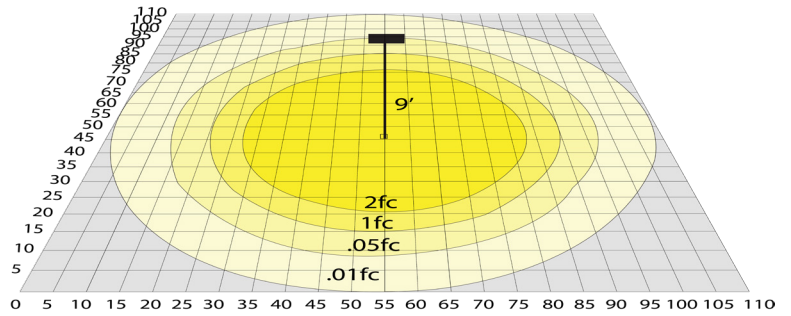

### Lighting:

- MCT: Multi Color Temperature and Power (Selectable Switch Fixture)
- Dimmable: 0~10V Dimming
- Total Lumens: 16800LM Max.
- Color Temperatures: 3500K/4000K/5000K
- Color Rendering Index: CRI ≥ 80
- 50,000 Hours Rated Life
- Beam Angle: 105°(H) x 103.7°(V)

WG-01172023

**Photometrics:** SCX4-IP66-SUS-8FT-80-160W-MCTP

BUD Rating: B2-U3-G1

80W, 4000K Area 55'x 110' Mounting Height: 9'

**Other Views:**

Side View

Front View

Back View