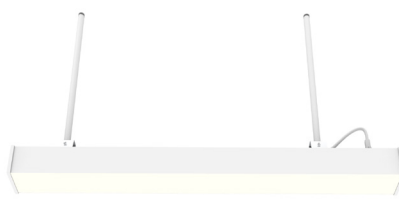

WG-01172023

**Photometrics:** SCX4-IP66-SUS-8FT-80-160W-MCTP

BUD Rating: B2-U3-G1

80W, 4000K Area 55'x 110' Mounting Height: 9'

**Other Views:**

Side View

Front View

Back View