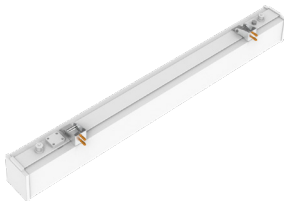

Photometrics: SCX4-IP66-SUS-8FT-80-160W-MCTP

Other Views:

Wall Mounted

Side View

Performance Table: SCX4-IP66-SUS-8FT-80-160W-MCTP

MODEL NO.	Wattage	Voltage	Lumens	Color Temp.	BUG Rating	LPW
SCX4-IP66-SUS-8FT-80-160W-MCTP	80W 120W 160	120~277V	8400LM 12600LM 16800LM	3500K 4000K 5000K	B2-U3-G1	105