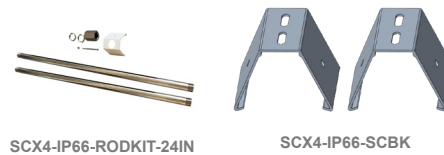

SCL-GS220 = Heavy-Duty Adjustable 5/64" 20 Ft. Suspension Kit With Loop Gripper & Hook(1)

SCL-6FT-SJTW18/5 = 6ft White Cord, SJTW 18 AWG 5-Conductor (Black, White, Green + Purple & Gray for 0-10V Dimming)

SCL-6FT-SJTW18/5-100FT = 100ft Roll of White Cord, SJTW 18 AWG 5-Conductor (Black, White, Green + Purple & Gray for 0-10V Dimming)

SCL-6FT-SJTW18/5-100FT-BK = 100ft Roll of Black Cord, SJTW 18 AWG 5-Conductor (Black, White, Green + Purple & Gray for 0-10V Dimming)

SCL-6FT-SJTW18/6-100FT = 100ft Roll of Black Cord, SJTW 18 AWG 6-Conductor (Black, White, Green + Purple & Gray for 0-10V Dimming + Red for Backup Inverter)

SCL-AH = Heavy-Duty Auxiliary Hook for Up To 1/16" Aircraft Cable

SCL-ASC-500FT = 1/16" 500 ft. Steel Aircraft Cable Suspension

SCX4-IP66-ACPT-6FT = SCX4-IP66 6Ft Ac Pigtail With Female Wet Loc. Connector

SCX4-IP66-ACPT-10FT = SCX4-IP66 10Ft Ac Pigtail With Female Wet Loc. Connector

SCX4-IP66-JUMP-6IN = SCX4-IP66 6In Ac Jump Cable With Male And Female Wet Loc. Connector

SCX4-IP66-JUMP-12IN = SCX4-IP66 12In Ac Jump Cable With Male And Female Wet Loc. Connector

SCX4-IP66-CB = SCX4-IP66 Coupling Bracket

SCX4-IP66-RODKIT-18IN = SCX4-IP66 18In Suspension Rod Kit

SCX4-IP66-RODKIT-24IN = SCX4-IP66 24In Suspension Rod Kit

SCX4-IP66-SCBK = Suspension Cable Bracket (required with suspension cables)

SUSPENDED MOUNTING ACCESSORIES (NOT INCLUDED)