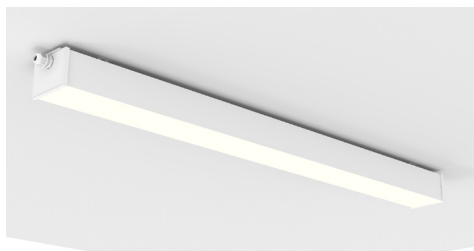

Bottom View