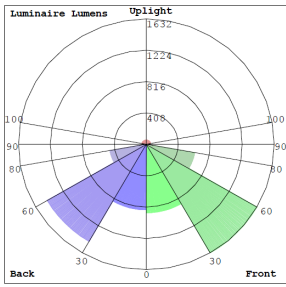

### Lighting:

- MCT: Multi Color Temperature and Power (Selectable Switch Fixture)
- Dimmable: 0~10V Dimming
- Total Lumens: 16800LM Max.
- Color Temperatures: 3500K/4000K/5000K
- Color Rendering Index: CRI ≥ 80
- 50,000 Hours Rated Life
- Beam Angle: 105°(H) x 103.7°(V)

WG-01172023

**Photometrics:** SCX4-IP66-SUS-8FT-80-160W-MCTP

BUD Rating: B2-U3-G1

80W, 4000K Area 55'x 110' Mounting Height: 9'

**Other Views:**

Side View

Front View

Back View