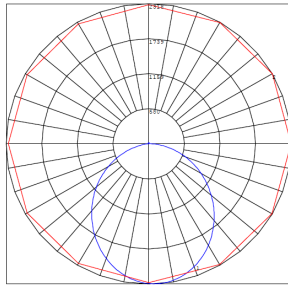

WG-01172023

**Photometrics:** SCX4-IP66-SUS-8FT-80-160W-MCTP

BUD Rating: B2-U3-G1

80W, 4000K Area 55'x 110' Mounting Height: 9'

**Other Views:**

Side View

Front View

Back View