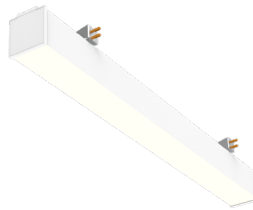

Photometrics: SCX4-IP66-SUS-8FT-80-160W-MCTP

Other Views:

Wall Mounted

Front View

Performance Table: SCX4-IP66-SUS-8FT-80-160W-MCTP

MODEL NO.	Wattage	Voltage	Lumens	Color Temp.	BUG Rating	LPW
SCX4-IP66-SUS-8FT-80-160W-MCTP	80W 120W 160	120~277V	8400LM 12600LM 16800LM	3500K 4000K 5000K	B2-U3-G1	105