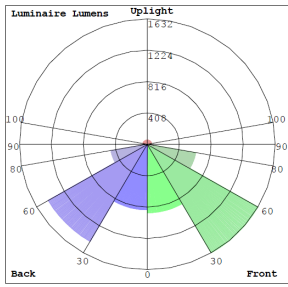

### Lighting:

- MCTP: Multi Color Temperature and Power (Select-able Switch On Fixture)
- Dimmable: 0~10V Dimming
- Total Lumens: 17600LM Max.
- Color Temperatures: 3500K/4000K/5000K
- Color Rendering Index: CRI ≥ 80
- 50,000 Hours Rated Life
- Beam Angle: 105°(H) x 103.7°(V)

WG-01172023

**Photometrics:** SCX4-IP66-SUR-4FT-40-80W-MCTP

BUD Rating: B2-U3-G1

80W, 4000K Area 55'x 110' Mounting Height: 9'

**Other Views:**

Side View

Bottom View

Back View