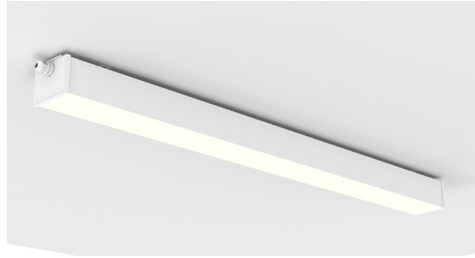

WG-01172023

**Photometrics:** SCX4-IP66-SUR-4FT-40-80W-MCTP

BUD Rating: B2-U3-G1

80W, 4000K Area 55'x 110' Mounting Height: 9'

**Other Views:**

Side View

Bottom View

Back View