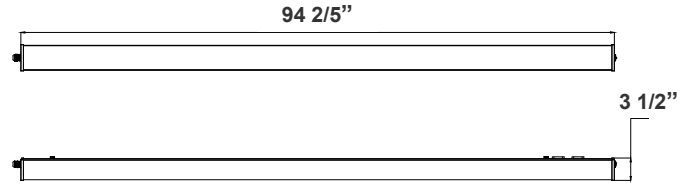

# SCX4 SERIES Commercial Lighting

SCX4-IP66-SUR-8FT-80-160W-MCTP  
POWER & CCT- ADJUSTABLE LINEAR LIGHT, Surface Mounted  
**MCTP** Multi Color Temperature & Multi Power/Wattage (Selectable)

**WESTGATE**  
THE FUTURE IS HERE...AND IT'S QUITE BRIGHT!

Customer Name: \_\_\_\_\_

Project Name: \_\_\_\_\_

Note: \_\_\_\_\_ | Type: \_\_\_\_\_

4 1/5" (D) x 94 2/5" (W) x 3 1/2" (H)

The SCX series offers the best and the most comprehensive selection for linear lighting. The unique and modern look providing a impressive illumination for the occupants. Ideal for, retail locations, offices, lobbies, conference rooms, reception areas, hallways, educational facilities, hotels, and restaurants. FEATURES: Superior Architectural Look Energy-efficient: Low Wattage Consumption & High Lumen Output Easier Wire Management, Multi Color Temperature (Selectable Switch on the Fixture)