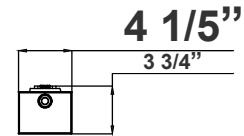

4 1/5" (D) x 94 2/5" (W) x 3 1/2" (H)

The SCX series offers the best and the most comprehensive selection for linear lighting. The unique and modern look providing a impressive illumination for the occupants. Ideal for, retail locations, offices, lobbies, conference rooms, reception areas, hallways, educational facilities, hotels, and restaurants. FEATURES: Superior Architectural Look Energy-efficient: Low Wattage Consumption & High Lumen Output Easier Wire Management, Multi Color Temperature (Selectable Switch on the Fixture)

Features

- LED Superior Architectural Lights
- Opal Polycarbonate Lens-Direct (DOWN) Lighting
- Lens Type: Opal Polycarbonate Lens
- MCTP: Multi Color Temperature and Power (Selectable Switch On Fixture)

Technical Specifications

Electrical:

- Voltage: 120-277VAC 50/60Hz
- Wattage: 80W/120W/160W
- Power Factor: >0.95
- LPW: 110
- Total Harmonic Distortion: ≤ 19 %

Mechanical:

- 6FT. Lead 18/5 AWG SJTW on One Side
- 1FT. Lead 18/5 AWG SJTW on The Other Side For Daisy Chaining. The Cord Can be Tucked in If Not Needed, Weatherproof 1/2" NPT Plug Provided to Cover The Hub.
- All Wires Are Capped
- Two Steel Compression Connectors Provided.
- Surface Mounting Brackets with Screws & Anchors Included
- Low Profile Modern Design
- Aluminum Housing With Sandy White Finish
- Mounting Options: Surface
- IP Rating: IP66 Wet Location Only
- Operating Temperature: -22°F to +104°F
- 5-Year Warranty

Lighting:

- MCTP: Multi Color Temperature and Power (Select-able Switch On Fixture)
- Dimmable: 0~10V Dimming
- Total Lumens: 17600LM Max.
- Color Temperatures: 3500K/4000K/5000K
- Color Rendering Index: CRI ≥ 80
- 50,000 Hours Rated Life
- Beam Angle: 105°(H) x 103.7°(V)

Applications:

- Ideal for offices, hotels, corridors, saloons, libraries, meeting rooms, conference halls, and the best solution for modern lighting solutions