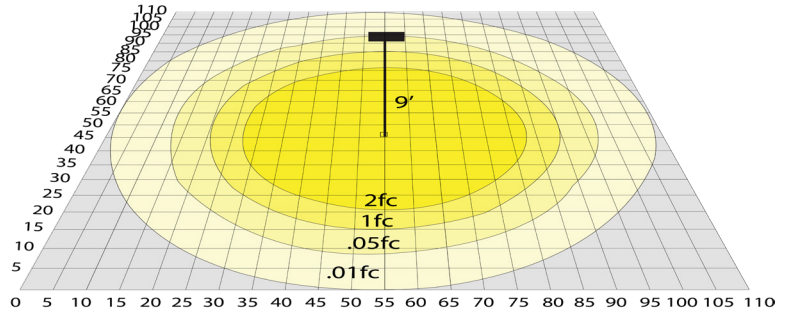

### Lighting:

- MCTP: Multi Color Temperature and Power (Select-able Switch On Fixture)
- Dimmable: 0~10V Dimming
- Total Lumens: 17600LM Max.
- Color Temperatures: 3500K/4000K/5000K
- Color Rendering Index: CRI ≥ 80
- 50,000 Hours Rated Life
- Beam Angle: 105°(H) x 103.7°(V)

WG-01172023

**Photometrics:** SCX4-IP66-SUR-4FT-40-80W-MCTP

BUD Rating: B2-U3-G1

80W, 4000K Area 55'x 110' Mounting Height: 9'

**Other Views:**

Side View

Bottom View

Back View