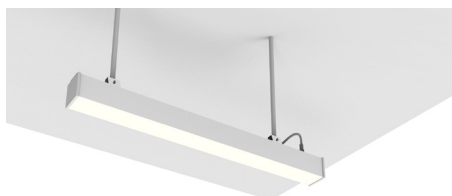

Other Model: SCX4-IP66-SUS-8FT-40-80W-MCTP

Side View