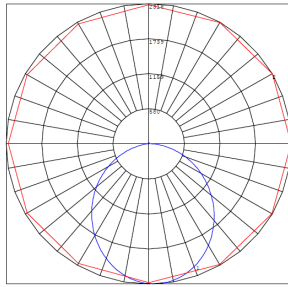

### Lighting:

- MCTP: Multi Color Temperature and Power (Select-able Switch On Fixture)
- Dimmable: 0~10V Dimming
- Total Lumens: 17600LM Max.
- Color Temperatures: 3500K/4000K/5000K
- Color Rendering Index: CRI ≥ 80
- 50,000 Hours Rated Life
- Beam Angle: 105°(H) x 103.7°(V)

WG-01172023

**Photometrics:** SCX4-IP66-SUR-4FT-40-80W-MCTP

BUD Rating: B2-U3-G1

80W, 4000K Area 55'x 110' Mounting Height: 9'

**Other Views:**

Side View

Bottom View

Back View