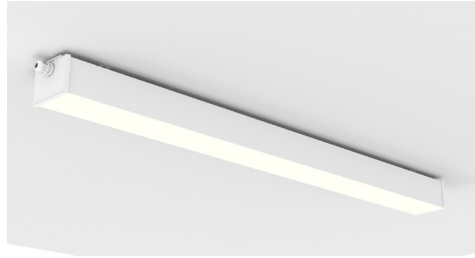

Phone: (877) 805-2252 | Fax: (877) 805-2252
www.westgatemfg.com |

WG-01172023

Photometrics: SCX4-IP66-SUR-4FT-40-80W-MCTP

BUD Rating: B2-U3-G1

80W, 4000K Area 55'x 110' Mounting Height: 9'

Other Views:

Side View