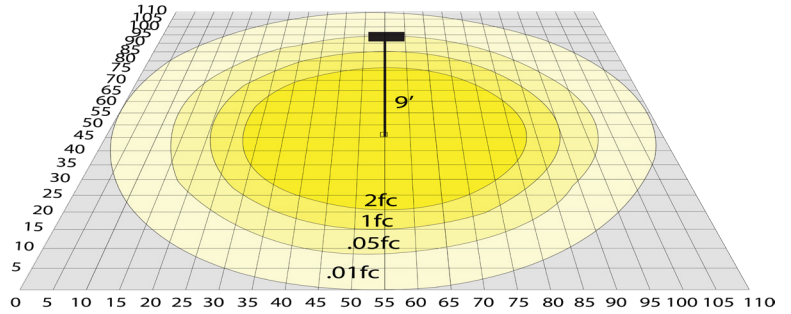

Lighting:

- MCTP: Multi Color Temperature and Power (Selectable Switch On Fixture)
- Dimmable: 0~10V Dimming
- Total Lumens: 16800LM Max.
- Color Temperatures: 3500K/4000K/5000K
- Color Rendering Index: CRI ≥ 80
- 50,000 Hours Rated Life
- Beam Angle: 105°(H) x 103.7°(V)

Phone: (877) 805-2252 | Fax: (877) 805-2252
www.westgatemfg.com |

WG-01172023

Photometrics: SCX4-IP66-SUR-4FT-40-80W-MCTP

BUD Rating: B2-U3-G1

80W, 4000K Area 55'x 110' Mounting Height: 9'

Other Views:

Side View