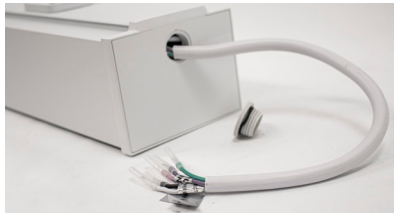

1FT. Lead + Cap