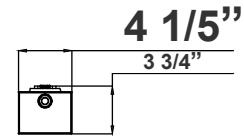

4 1/5"(D) x 94 2/5"(W) x 3 1/2"(H)

The SCX series offers the best and the most comprehensive selection for linear lighting. The unique and modern look providing a impressive illumination for the occupants. Ideal for, retail locations, offices, lobbies, conference rooms, reception areas, hallways, educational facilities, hotels, and restaurants. FEATURES: Superior Architectural Look Energy-efficient: Low Wattage Consumption & High Lumen Output Easier Wire Management, Multi Color Temperature (Selectable Switch on the Fixture)

Features

- LED Superior Architectural Lights
- Opal Polycarbonate Lens-Direct (DOWN) Lighting
- Lens Type: Opal Polycarbonate Lens
- MCTP: Multi Color Temperature and Power (Selectable Switch On Fixture)

Technical Specifications

Electrical:

- Voltage: 120-277VAC 50/60Hz
- Wattage: 80W/120W/160W
- Power Factor: >0.95
- LPW: 105
- Total Harmonic Distortion: ≤ 19 %

Mechanical:

- 6FT. Lead 18/5 AWG SJTW on One Side
- 1FT. Lead 18/5 AWG SJTW on The Other Side For Daisy Chaining. The Cord Can be Tucked in If Not Needed, Weatherproof 1/2" NPT Plug Provided to Cover The Hub.
- All Wires Are Capped
- Two Steel Compression Connectors Provided.
- Surface Mounting Brackets with Screws & Anchors Included
- Low Profile Modern Design
- Aluminum Housing With Sandy White Finish
- Mounting Options: Surface
- IP Rating: IP66 Wet Location Only
- Operating Temperature: -22°F to +104°F
- 5-Year Warranty

Lighting:

- MCTP: Multi Color Temperature and Power (Selectable Switch On Fixture)
- Dimmable: 0~10V Dimming
- Total Lumens: 16800LM Max.
- Color Temperatures: 3500K/4000K/5000K
- Color Rendering Index: CRI ≥ 80
- 50,000 Hours Rated Life
- Beam Angle: 105°(H) x 103.7°(V)

Applications:

- Ideal for offices, hotels, corridors, saloons, libraries, meeting rooms, conference halls, and the best solution for modern lighting solutions