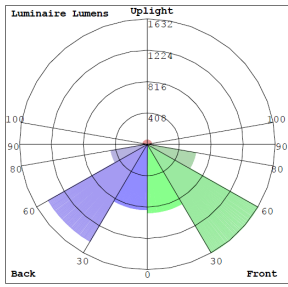

Lighting:

- MCTP: Multi Color Temperature and Power (Selectable Switch On Fixture)
- Dimmable: 0~10V Dimming
- Total Lumens: 16800LM Max.
- Color Temperatures: 3500K/4000K/5000K
- Color Rendering Index: CRI ≥ 80
- 50,000 Hours Rated Life
- Beam Angle: 105°(H) x 103.7°(V)

Phone: (877) 805-2252 | Fax: (877) 805-2252
www.westgatemfg.com |

WG-01172023

Photometrics: SCX4-IP66-SUR-4FT-40-80W-MCTP

BUD Rating: B2-U3-G1

80W, 4000K Area 55'x 110' Mounting Height: 9'

Other Views:

Side View

Bottom View

Back View

Steel Connectors

1FT. Lead + Cap

6FT. Lead

Performance Table: SCX4-IP66-SUR-8FT-80-160W-MCTP

MODEL NO.	Wattage	Voltage	Lumens	Color Temp.	BUG Rating	LPW
SCX4-IP66-SUR-8FT-80-160W-MCTP	80W 120W 160W	120~277V	8400LM 12600LM 16800LM	3500K 4000K 5000K	B2-U3-G1	105