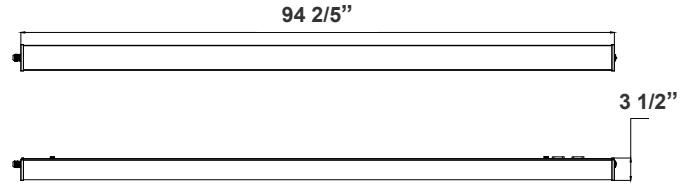

SCX4 SERIES Commercial Lighting

SCX4-IP66-SUR-8FT-80-160W-MCTP
POWER & CCT- ADJUSTABLE LINEAR LIGHT, Surface Mounted
MCTP Multi Color Temperature & Multi Power/Wattage (Selectable)

WESTGATE
THE FUTURE IS HERE...AND IT'S QUITE BRIGHT!

Customer Name: _____
Project Name: _____
Note: _____ | Type: _____

4 1/5"(D) x 94 2/5"(W) x 3 1/2"(H)

The SCX series offers the best and the most comprehensive selection for linear lighting. The unique and modern look providing a impressive illumination for the occupants. Ideal for, retail locations, offices, lobbies, conference rooms, reception areas, hallways, educational facilities, hotels, and restaurants. FEATURES: Superior Architectural Look Energy-efficient: Low Wattage Consumption & High Lumen Output Easier Wire Management, Multi Color Temperature (Selectable Switch on the Fixture)

Technical Specifications

Electrical:

- Voltage: 120-277VAC 50/60Hz
- Wattage: 80W/120W/160W
- Power Factor: >0.95
- LPW: 105
- Total Harmonic Distortion: ≤ 19 %

Mechanical:

- 6FT. Lead 18/5 AWG SJTW on One Side
- 1FT. Lead 18/5 AWG SJTW on The Other Side For Daisy Chaining. The Cord Can be Tucked in If Not Needed, Weatherproof 1/2" NPT Plug Provided to Cover The Hub.
- All Wires Are Capped
- Two Steel Compression Connectors Provided.
- Surface Mounting Brackets with Screws & Anchors Included
- Low Profile Modern Design
- Aluminum Housing With Sandy White Finish
- Mounting Options: Surface
- IP Rating: IP66 Wet Location Only
- Operating Temperature: -22°F to +104°F
- 5-Year Warranty