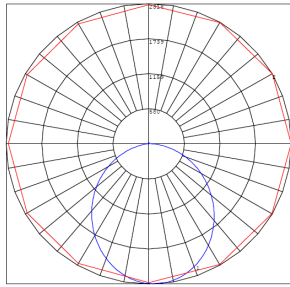

Lighting:

- MCTP: Multi Color Temperature and Power (Selectable Switch On Fixture)
- Dimmable: 0~10V Dimming
- Total Lumens: 16800LM Max.
- Color Temperatures: 3500K/4000K/5000K
- Color Rendering Index: CRI ≥ 80
- 50,000 Hours Rated Life
- Beam Angle: 105°(H) x 103.7°(V)

Phone: (877) 805-2252 | Fax: (877) 805-2252
www.westgatemfg.com |

WG-01172023

Photometrics: SCX4-IP66-SUR-4FT-40-80W-MCTP

BUD Rating: B2-U3-G1

80W, 4000K Area 55'x 110' Mounting Height: 9'

Other Views:

Side View