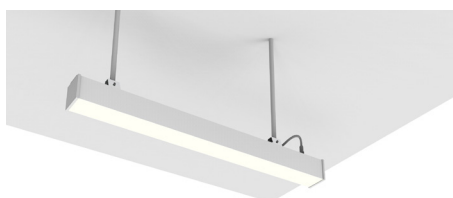

Other Model: SCX4-IP66-SUS-8FT-40-80W-MCTP

Side View