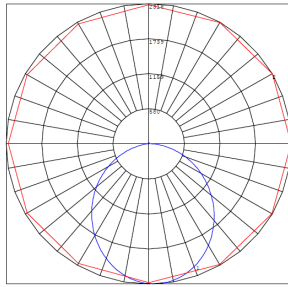

Lighting:

- MCTP: Multi Color Temperature and Power (Selectable Switch On Fixture)
- Dimmable: 0~10V Dimming
- Total Lumens: 8800LM Max.
- Color Temperatures: 3500K/4000K/5000K
- Multi-CCT(Selectable Switch Inside Fixture)
- Color Rendering Index: CRI ≥ 80
- 50,000 Hours Rated Life
- Beam Angle: 105°(H) x 103.7°(V)

Phone: (877) 805-2252 | Fax: (877) 805-2252
www.westgatemfg.com |

WG-01172023

Photometrics: SCX4-IP66-SUR-4FT-40-80W-MCTP

BUD Rating: B2-U3-G1

40W, 4000K Area 55'x 55' Mounting Height: 9'

Other Views:

Side View