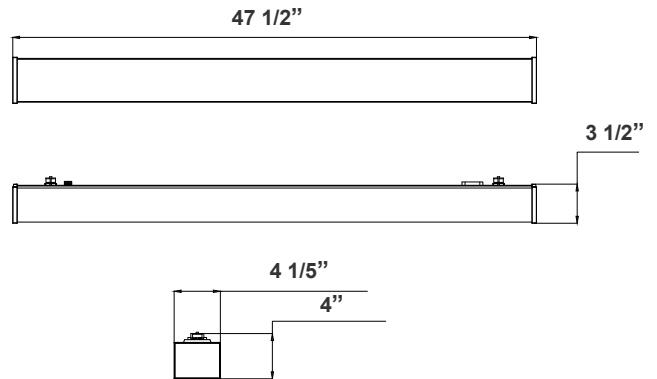

SCX4 SERIES Commercial Lighting

SCX4-IP66-SUR-4FT-40-80W-MCTP
POWER & CCT- ADJUSTABLE LINEAR LIGHT, Surface Mounted
MCTP Multi Color Temperature & Multi Power/Wattage (Selectable)

WESTGATE
THE FUTURE IS HERE...AND IT'S QUITE BRIGHT!

Customer Name: _____

Project Name: _____

Note: _____

Type: _____

4 1/5" (D) x 47 1/2" (W) x 3 1/2" (H)

Features

- LED Superior Architectural Lights
- Opal Polycarbonate Lens-Direct (DOWN) Lighting
- Lens Type: Opal Polycarbonate Lens
- MCTP: Multi Color Temperature and Power (Selectable Switch On Fixture)

Technical Specifications

Electrical:

- Voltage: 120-277VAC 50/60Hz
- Wattage: 40W/60W/80W
- Power Factor: >0.95
- LPW: 110
- Total Harmonic Distortion: ≤ 19 %

Mechanical:

- 6FT. Lead 18/5 AWG SJTW on One Side
- 1FT. Lead 18/5 AWG SJTW on The Other Side For Daisy Chaining. The Cord Can be Tucked in If Not Needed, Weatherproof 1/2" NPT Plug Provided to Cover The Hub.
- All Wires Are Capped
- Two Steel Compression Connectors Provided.
- Surface Mounting Brackets with Screws & Anchors Included
- Low Profile Modern Design
- Aluminum Housing With Sandy White Finish
- Mounting Options: Surface
- IP Rating: IP66 Wet Location Only
- Operating Temperature: -22°F to +104°F
- 5-Year Warranty

Sample Ordering

Model IP Rating Type Size Wattage Color Temp

SCX4 - IP66 - SUR - 4FT - 40 - 80W - MCTP

Other Model: SCX4-IP66-SUS-8FT-80-160W-MCTP

Side View

Front View

Back View