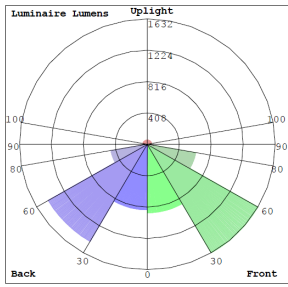

Lighting:

- MCTP: Multi Color Temperature and Power (Selectable Switch On Fixture)
- Dimmable: 0~10V Dimming
- Total Lumens: 8800LM Max.
- Color Temperatures: 3500K/4000K/5000K
- Multi-CCT(Selectable Switch Inside Fixture)
- Color Rendering Index: CRI ≥ 80
- 50,000 Hours Rated Life
- Beam Angle: 105°(H) x 103.7°(V)

Phone: (877) 805-2252 | Fax: (877) 805-2252
www.westgatemfg.com |

WG-01172023

Photometrics: SCX4-IP66-SUR-4FT-40-80W-MCTP

BUD Rating: B2-U3-G1

40W, 4000K Area 55'x 55' Mounting Height: 9'

Other Views:

Side View

Bottom View

Steel Connectors

1FT. Lead + Cap

6FT. Lead

Performance Table: SCX4-IP66-SUR-4FT-40-80W-MCTP

MODEL NO.	Wattage	Voltage	Lumens	Color Temp.	BUG Rating	LPW
SCX4-IP66-SUR-4FT-40-80W-MCTP	40W 60W 80W	120~277V	4400LM 6600LM 8800LM	3500K 4000K 5000K	B2-U3-G1	105