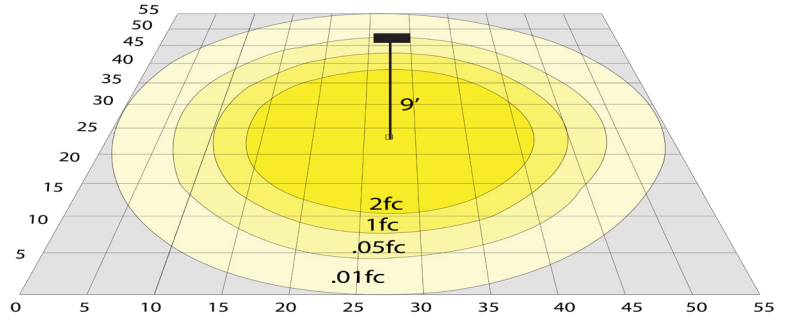

Lighting:

- MCTP: Multi Color Temperature and Power (Selectable Switch On Fixture)
- Dimmable: 0~10V Dimming
- Total Lumens: 8800LM Max.
- Color Temperatures: 3500K/4000K/5000K
- Multi-CCT(Selectable Switch Inside Fixture)
- Color Rendering Index: CRI ≥ 80
- 50,000 Hours Rated Life
- Beam Angle: 105°(H) x 103.7°(V)

Phone: (877) 805-2252 | Fax: (877) 805-2252
www.westgatemfg.com |

WG-01172023

Photometrics: SCX4-IP66-SUR-4FT-40-80W-MCTP

BUD Rating: B2-U3-G1

40W, 4000K Area 55'x 55' Mounting Height: 9'

Other Views:

Side View