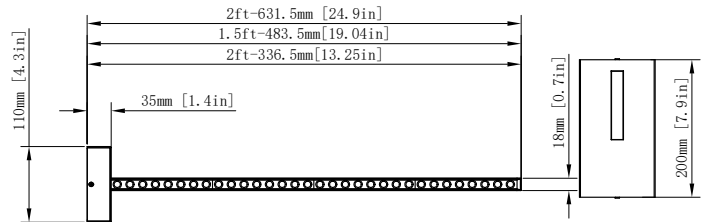

Note: \_\_\_\_\_

Type: \_\_\_\_\_

Architectural wall sconce featuring a 0.7 in. (18mm) slim linear design, delivering balanced up and down lighting with independently controlled outputs for flexible lighting design.

**19.04"(W) x 7.9"(H) x 4.3"(D)**