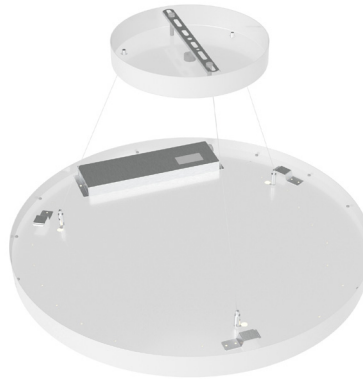

Customer Name: _____

Project Name: _____

Note: _____ Type: _____

Canopy Dimension: 8 3/5"(L) x 2 1/2"(H)
Fixture Dimension: 48"(L) x 2 1/4"(H)

A modern decorative Euro-design suspended light suitable for conference tables, creative offices and department stores.

Photometrics: SCR-48D-MCTP-D

BUD Rating: B2-U3-G1

Other Views:

Direct:

Side View

Top View

Bottom View

Performance Table: SCR-48D-MCTP-D

SCR - 48D - MCTP - D

Factory-Installed Options:

Blank = No Option For Accessories
 OPT-EM-SL1INT = EMERGENCY BACKUP INTERNAL BATTERY
 OPT-SEN-2MDR-36 = PROGRAMMABLE MICROWAVE BI-LEVEL
 WEC-3RC = REMOTE CONTROL
 OPT-SCR-ULK = FACTORY-INSTALLED UPLIGHT, 14" DIAMETER, 900LM, S30K/40K/50K SELECTABLE