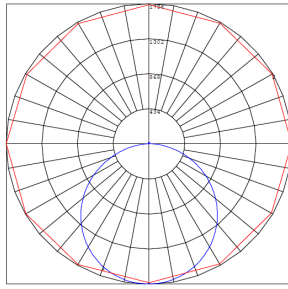

Photometrics: SCR-48D-MCTP-D

BUD Rating: B2-U3-G1