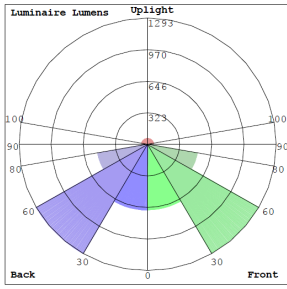

Photometrics: SCR-48D-MCTP-D

BUD Rating: B2-U3-G1