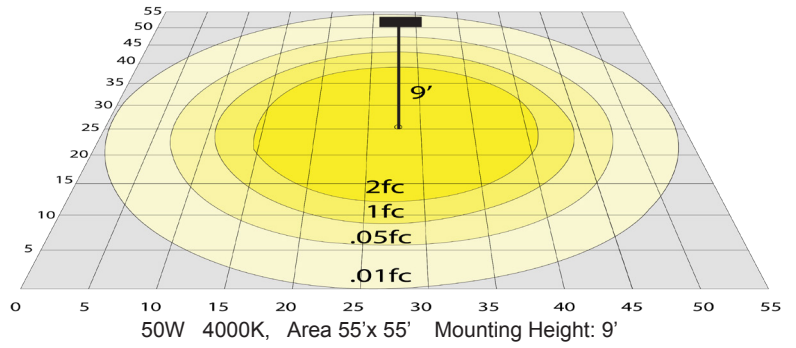

Customer Name: _____

Project Name: _____

Note: _____ Type: _____

Canopy Dimension: 8 3/5"(L) x 2 1/2"(H)
Fixture Dimension: 48"(L) x 2 1/4"(H)

A modern decorative Euro-design suspended light suitable for conference tables, creative offices and department stores.

Lighting:

- Dimmable: 0~10V Dimming
- Total Lumens: 11000LM
- Color Temperatures: 3000K/3500K/4000K
- MCTP: Multi Color Temperature and Power (Selectable, the switches are inside the Canopy)
- Color Rendering Index: CRI ≥ 80
- 50,000 Hours Rated Life
- Beam Angle: 114°(H) x 114°(V)

Photometrics: SCR-48D-MCTP-D

BUD Rating: B2-U3-G1

Other Views:

Direct:

Side View

Top View

Bottom View

Performance Table: SCR-48D-MCTP-D