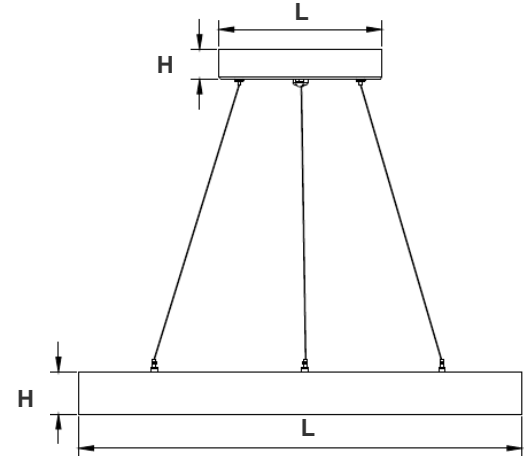

Customer Name: _____

Project Name: _____

Note: _____ Type: _____

Canopy Dimension: 8 3/5"(L) x 2 1/2"(H)
Fixture Dimension: 48"(L) x 2 1/4"(H)

A modern decorative Euro-design suspended light suitable for conference tables, creative offices and department stores.

Electrical:

- Voltage: 120-277V AC 50/60Hz
- Wattage: 60W/80W/100W
- Power Factor: >0.98
- LPW: 110 LM/W
- Total Harmonic Distortion: ≤19 %

Mechanical:

- Aluminum Housing With Sandy White Finish
- Three 10FT Adjustable Suspension Cables
- Opal Polycarbonate Lens - Direct Down Light,
- Operating Temperature: -46°F to 104°F
- IP Rating: IP20
- 5-Year Warranty