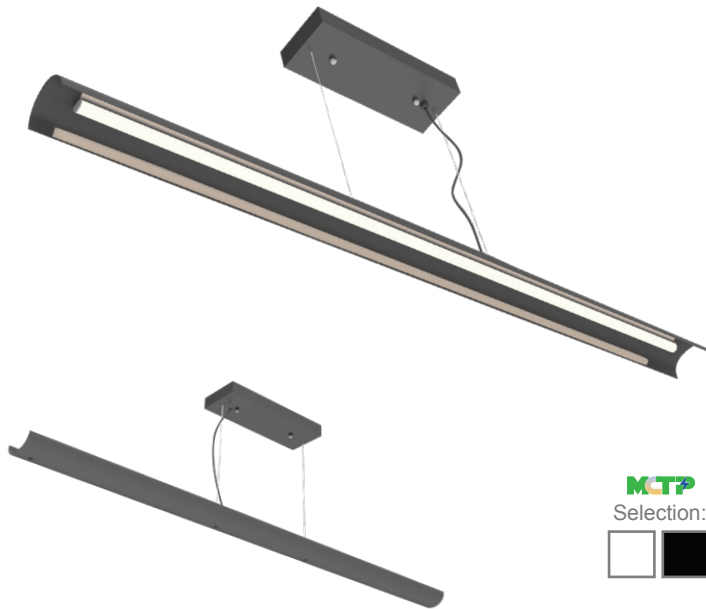

SCP SERIES Commercial Lighting

SCP-8FT-40-60W-MCTP-BK
4FT DECORATIVE LINEAR DIRECT OR INDIRECT

WESTGATE
THE FUTURE IS HERE...AND IT'S QUITE BRIGHT!

Customer Name: _____

Project Name: _____

Note: _____

Type: _____

Canopy Dimension: 23 3/5"(L) x 1 1/2"(W) x 2 1/3"(H)
Fixture Dimension: 96"(L) x 1 1/2"(W) x 3 1/6"(H)

A modern decorative Euro-design suspended light suitable for conference tables, creative offices and department stores.

Features

- LED Superior Architectural Lights
- Opal Polycarbonate Tube Lens - Direct Down Light, The fixture can be reversed to face up for indirect lighting
- Aluminum Housing With Sandy Black Finish
- MCTP: Multi Color Temperature and Power (Selectable, the switches are inside the Canopy)
- 5-Year Warranty

Technical Specifications

Electrical:

- Voltage: 120-277V AC 50/60Hz
- Wattage: 40W/50W/60W
- Power Factor: >0.95
- LPW: 75LM/W
- Total Harmonic Distortion: ≤19 %

Mechanical:

- Aluminum Housing With Sandy Black Finish
- Two 10FT Adjustable Suspension Cables
- Opal Polycarbonate Tube Lens - Direct Down Light, The fixture can be reversed to face up for indirect lighting
- Operating Temperature: -22°F to +104°F
- IP Rating: IP20, Suitable for damp location
- 5-Year Warranty