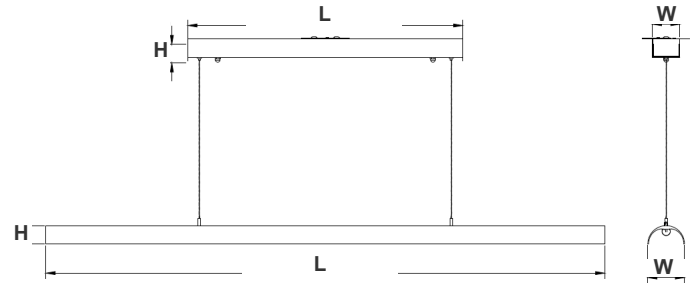

SCP SERIES Commercial Lighting

SCP-8FT-40-60W-MCTP-BK
4FT DECORATIVE LINEAR DIRECT OR INDIRECT

WESTGATE
THE FUTURE IS HERE...AND IT'S QUITE BRIGHT!

Customer Name: _____

Project Name: _____

Note: _____

Type: _____

Canopy Dimension: 23 3/5"(L) x 1 1/2"(W) x 2 1/3"(H)
Fixture Dimension: 96"(L) x 1 1/2"(W) x 3 1/6"(H)

A modern decorative Euro-design suspended light suitable for conference tables, creative offices and department stores.

Technical Specifications

Electrical:

- Voltage: 120-277V AC 50/60Hz
- Wattage: 40W/50W/60W
- Power Factor: >0.95
- LPW: 75LM/W
- Total Harmonic Distortion: ≤19 %

Mechanical:

- Aluminum Housing With Sandy Black Finish
- Two 10FT Adjustable Suspension Cables
- Opal Polycarbonate Tube Lens - Direct Down Light, The fixture can be reversed to face up for indirect lighting
- Operating Temperature: -22°F to +104°F
- IP Rating: IP20, Suitable for damp location
- 5-Year Warranty