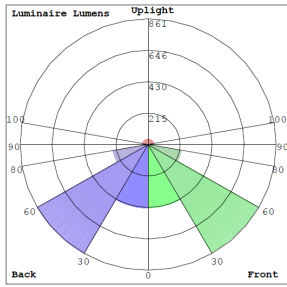

Technical Specifications

Electrical:

- Voltage: 120-277V AC 50/60Hz
- Wattage: 40W/50W/60W
- Power Factor: >0.95
- LPW: 75LM/W
- Total Harmonic Distortion: ≤19 %

Mechanical:

- Aluminum Housing With Sandy Black Finish
- Two 10FT Adjustable Suspension Cables
- Opal Polycarbonate Tube Lens - Direct Down Light, The fixture can be reversed to face up for indirect lighting
- Operating Temperature: -22°F to +104°F
- IP Rating: IP20, Suitable for damp location
- 5-Year Warranty

Lighting:

- Dimmable: 0~10V Dimming
- Total Lumens: 4500LM
- Color Temperatures: 3000K/3500K/4000K
- MCTP: Multi Color Temperature and Power (Selectable, the switches are inside the Canopy)
- Color Rendering Index: CRI ≥ 80
- 50,000 Hours Rated Life
- Beam Angle: 115°(H) x 109.6°(V)

Other Models:

- 60W | 4500LM | SCP-8FT-40-60W-MCTP

Phone: (877) 805-2252 | Fax: (877) 805-2252
www.westgatemfg.com

Photometrics: SCP-8FT-40-60W-MCTP-BK

BUD Rating: B1-U2-G1

Other Views:

Direct:

Lit View

Top View

Bottom View

Indirect:

Lit View

Top View

Bottom View

Performance Table: SCP-8FT-40-60W-MCTP-BK

MODEL NO.	Wattage	Voltage	Lumens	Color Temp.	BUG Rating	LPW
SCP-8FT-40-60W-MCTP-BK	40W	120~277V	4500	3000K 3500K 4000K	B1-U2-G1	112
	50W					90
	60W					75