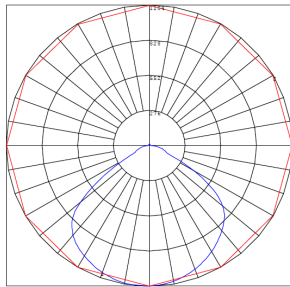

Photometrics: SCP-8FT-40-60W-MCTP-BK

BUD Rating: B1-U2-G1