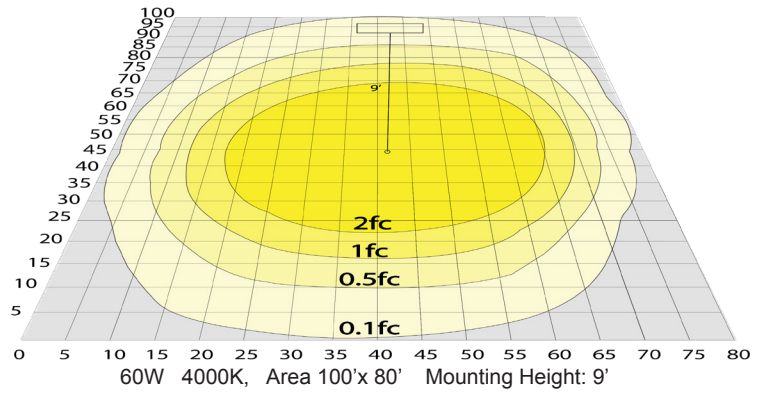

Canopy Dimension: 23 3/5"(L) x 1 1/2"(W) x 2 1/3"(H)
Fixture Dimension: 96"(L) x 1 1/2"(W) x 3 1/6"(H)

A modern decorative Euro-design suspended light suitable for conference tables, creative offices and department stores.

Lighting:

- Dimmable: 0~10V Dimming
- Total Lumens: 4500LM
- Color Temperatures: 3000K/3500K/4000K
- MCTP: Multi Color Temperature and Power (Selectable, the switches are inside the Canopy)
- Color Rendering Index: CRI ≥ 80
- 50,000 Hours Rated Life
- Beam Angle: 115°(H) x 109.6°(V)

Other Models:

- 60W | 4500LM | SCP-8FT-40-60W-MCTP

Phone: (877) 805-2252 | Fax: (877) 805-2252
www.westgatemfg.com

Photometrics: SCP-8FT-40-60W-MCTP-BK

BUD Rating: B1-U2-G1

Other Views:

Direct:

Lit View

Top View

Bottom View

Indirect:

Lit View

Top View

Bottom View

Performance Table: SCP-8FT-40-60W-MCTP-BK

MODEL NO.	Wattage	Voltage	Lumens	Color Temp.	BUG Rating	LPW
SCP-8FT-40-60W-MCTP-BK	40W	120~277V	4500	3000K 3500K 4000K	B1-U2-G1	112
	50W					90
	60W					75