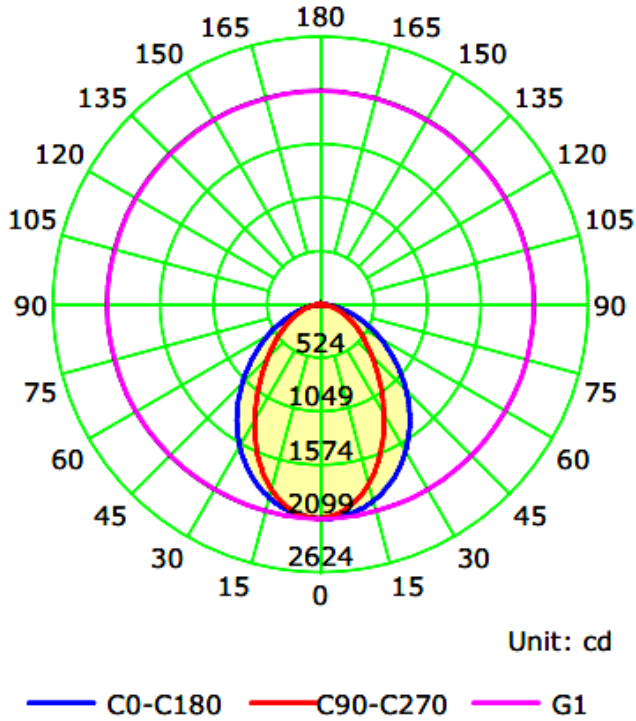

SCLR-4FT-40W-50K-D
SCLR-4FT-40W-40K-D
SCLR-4FT-40W-35K-D

Down Light

DIMENSIONS:

47.2"(L) x 3.4"(W) x 3.4"(H)

MODEL	WATTS	VOLTAGE	LUMENS	COLOR TEMP
SCLR-4FT-40W-50K-D	40W	120~277VAC	4400LM	5000K
SCLR-4FT-40W-40K-D	40W	120~277VAC	4400LM	4000K
SCLR-4FT-40W-35K-D	40W	120~277VAC	4400LM	3500K

- Voltage: 120-277VAC 50/60Hz
- Wattage: 40W
- Power factor: >0.95
- Efficacy: 110LM/W

HOUSING SPECIFICATIONS:

- White, Die-cast Aluminum
- No tandem connection
- Operating temperature: -13°F ~ 104°F
- Lifespan: 50,000 Hrs.
- IP rating: IP20

LIGHTING SPECIFICATIONS:

- Dimming: 0~10V dimmable
- Lens: Prismatic Polycarbonate
- Total lumens: 4400LM
- Color temperature: 5000K/4000K/3500K
- Color rendering index: >80

WARRANTY: 5 years

SCLR-4FT-40W-50K-D
SCLR-4FT-40W-40K-D
SCLR-4FT-40W-35K-D

PHOTOMETRICS CHARTS:

Luminous Intensity Distribution Curve

Illuminance at a Distance