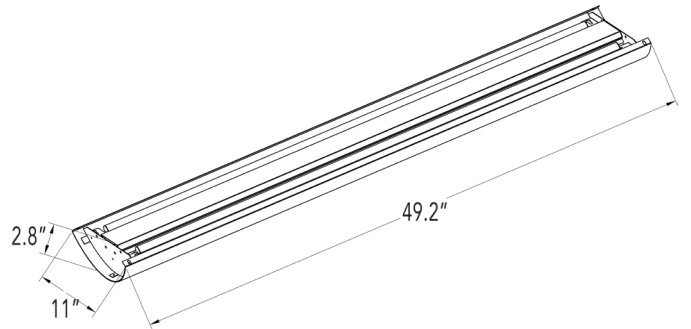

SCLP SERIES

COMMERCIAL INDOOR LIGHTING

WESTGATE
THE FUTURE IS HERE...AND IT'S QUITE BRIGHT!

SCLP-UD-4FT-60W-35K-D

SCLP-UD-4FT-60W-40K-D

SCLP-UD-4FT-60W-50K-D

LED PARABOLIC SUSPENDED PERF. BASKET & LOUVER UP/DOWN LIGHT

Customer Name: _____

Project Name: _____

Note: _____

Type: _____

Selection:

Ideal for Storage rooms, Offices Conference rooms, Retail Reception areas, Hallways Education facilities

49.2" H x 2.8" D x 11" W

Features

- Lens: Louver in center & Perforated Baskets on the sides
- Housing: Anodized Aluminum
- 5-Year Warranty
- Rated Life: 50,000 Hrs

Technical Specifications

Electrical:

- Voltage: 120-277V AC 60Hz
- Wattage: 40W /20W
- Power Factor: >0.95
- Efficacy: 115 LPW
- THD: <20%

Mechanical:

- Housing: Anodized Aluminum
- Finish: Powder Coated White
- Ambient Temperature: -22°F to +104°F
- 5-year Warranty

Lighting:

- Lens: Louver in center & Perforated Baskets on the sides
- High Quality LED Chips provide High Efficiency, Heat Dissipation, Stability, and Lumen Maintenance
- Dimmable: 0~10V Dimmable
- Lumens Range: 4400LM
- Uplight: 40W, Downlight: 20W Or 60W
- Rotatable LED Light Module, can be rotated down (60W down light)
- Color Temperatures: 3500K/ 4000K/ 5000K
- Color Rendering Index: CRI ≥ 80
- Rated Life: 50,000 Hrs

Applications:

- Storage rooms
- Offices
- Conference rooms
- Retail
- Reception Areas
- Hallways
- Education Facilities

Phone: (877) 805-2252 | Fax: (877) 805-2252
www.westgatemfg.com

WG-ZA-Z7-2Z